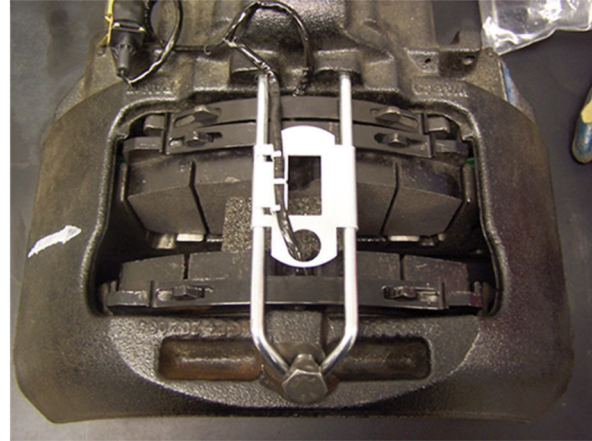

# JURATEK® Wear Leads

Please refer to relevant safety instructions provided by the vehicle manufacturer before commencing.

## Wear Lead Plate Fitting Guide

Remove the wear lead from the original wear lead plate and fit the Juratek plate as shown above.

The Juratek plate simply clips onto the cross bar, as shown above.

[www.juratek.com](http://www.juratek.com)