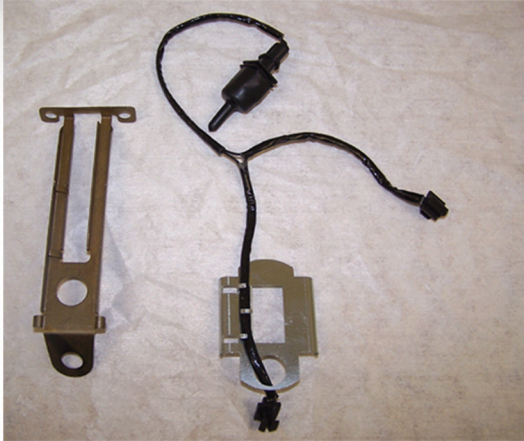

# JURATEK® Wear Leads

Please refer to relevant safety instructions provided by the vehicle manufacturer before commencing.

## Wear Lead Plate Fitting Guide

Remove the wear lead from the original wear lead plate and fit the Juratek plate as shown above.

The Juratek plate simply clips onto the cross bar, as shown above.

[www.juratek.com](http://www.juratek.com)