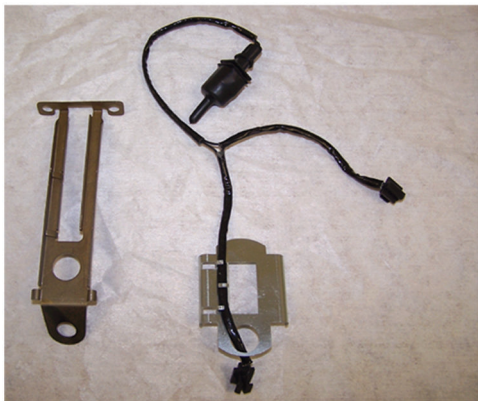

Please refer to the relevant safety instructions provided by the vehicle manufacturer

JURATEK

Wear Lead Plate Fitting Guide

Remove the wear lead from the original wear lead plate and fit the Juratek plate as shown above.

The Juratek plate simply clips onto the cross bar, as shown above.

www.juratek.com