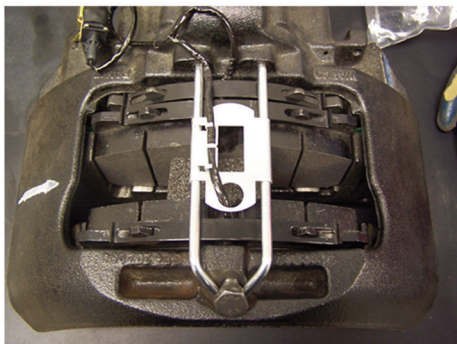

Please refer to the relevant safety instructions provided by the vehicle manufacturer

JURATEK

Wear Lead Plate Fitting Guide

Remove the wear lead from the original wear lead plate and fit the Juratek plate as shown above.

The Juratek plate simply clips onto the cross bar, as shown above.

www.juratek.com