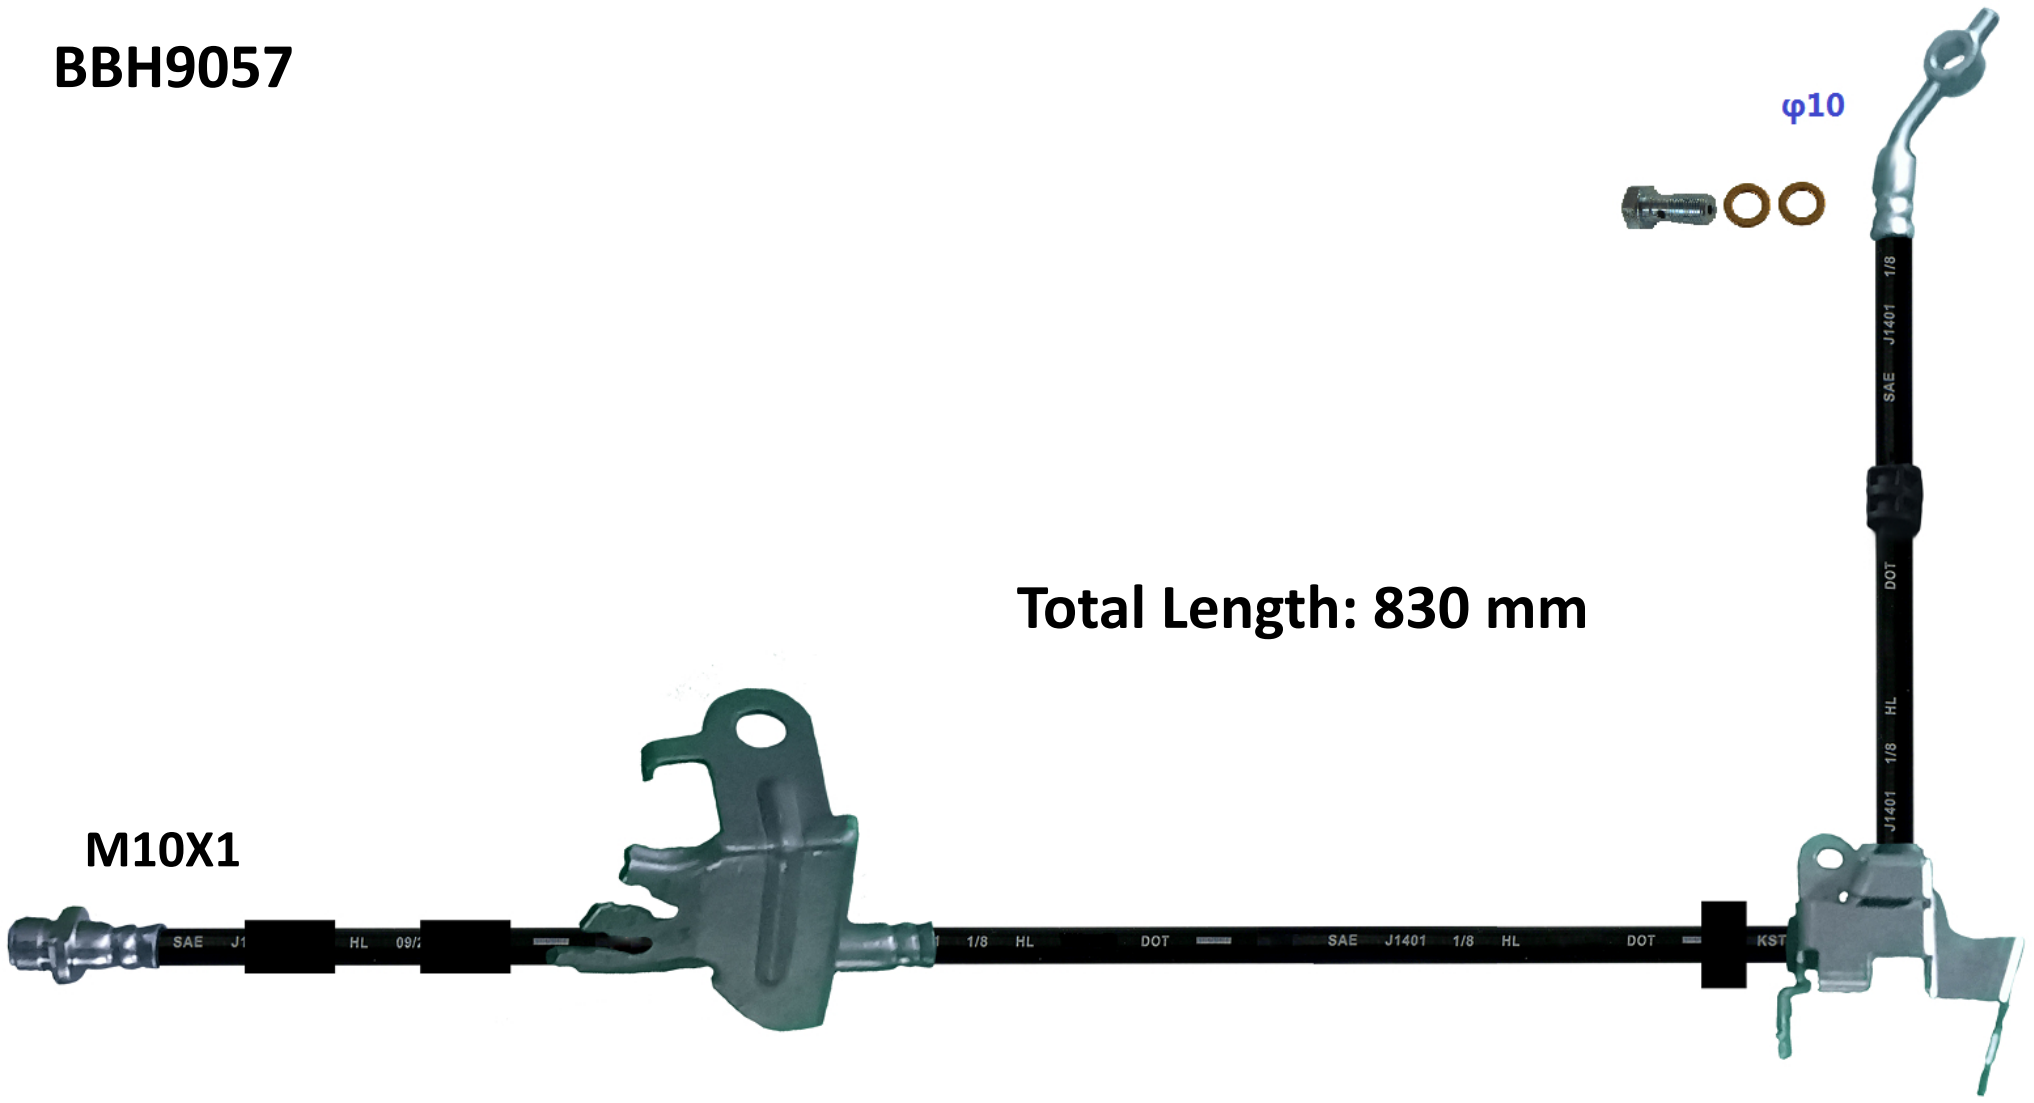

**BBH9057**

**M10X1**

$\phi 10$

**Total Length: 830 mm**