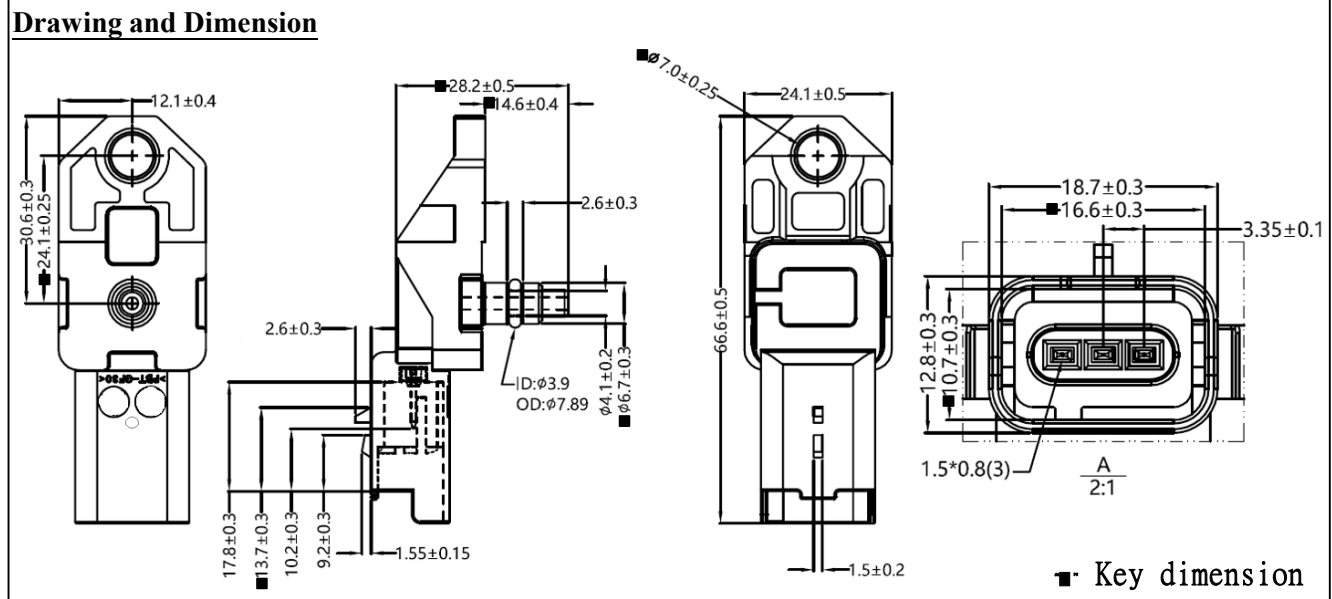

NAME	MS-E057 Electrical Specifications	NO	MS-1-4-083
-------------	--	-----------	-------------------

PARAMETERS AND CONDITIONS	SYMBOLS	MIN.	TYP.	MAX.	UNITS
Storage Temperature Range	T_{ST}	-40		-150	°C
Operating Temperature Range	T_{OP}	-40		125	°C
Pressure Range	P_r	10		350	KPa
Supply Voltage	V_{Sv}	4.8		5.2	V
Supply Current	I_{sc}		10		mA
Accuracy @ 25°C	%FS	-3		+3	%FS
The MAP voltage output at 25°C (@ Supply Voltage (V_s)=5.0Vdc, rated pressure = 101.3KPa)	V	1.07	1.37	1.67	V