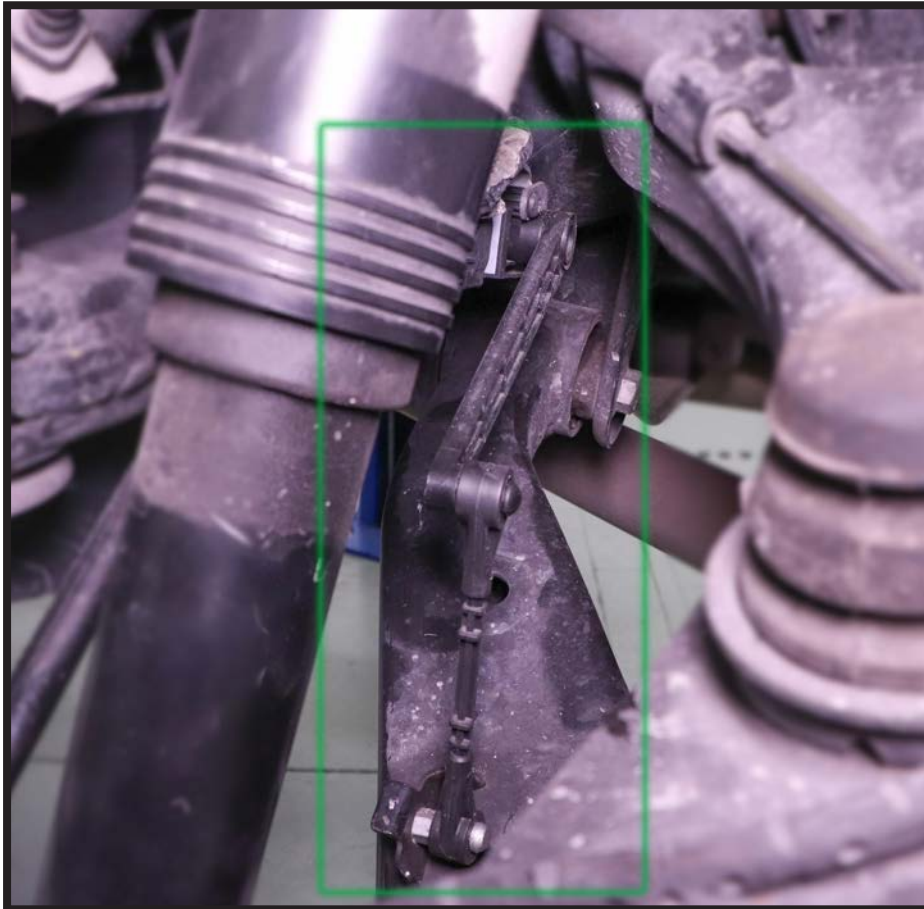

NOTICE
RIDE HEIGHT SENSORS INSTALLATION ORIENTATION
RH-3379

Proper installation is essential to experience and appreciate the benefits of this system. Please take a moment to review these installation instructions before you begin to install these components on your vehicle. The removal and installation of air suspension products should only be performed by a fully qualified, ASE Certified, professional.

It is equally important to be aware of all necessary safety measures while installing your new Air Suspension System. This includes proper lifting and immobilizing of the vehicle and isolation of any stored energy to prevent personal injury or property damage.

Reading this manual signifies your agreement to the terms of the general release, waiver of liability, and hold harmless agreement, the full text of which is available at www.arnottinc.com.

THIS NOTICE ILLUSTRATES THE PROPER ORIENTATION OF THE RIDE HEIGHT SENSOR RH-3379 AFTER INSTALLATION.

Arnott® is committed to the quality of its products. If you have a question or problem with any Arnott product, please contact Arnott by calling [800-251-8993](tel:800-251-8993) during normal business hours or email techassistance@arnottinc.com.
(In the EU please call +31 (0)73 7850 580 or email info@arnotteurope.com)