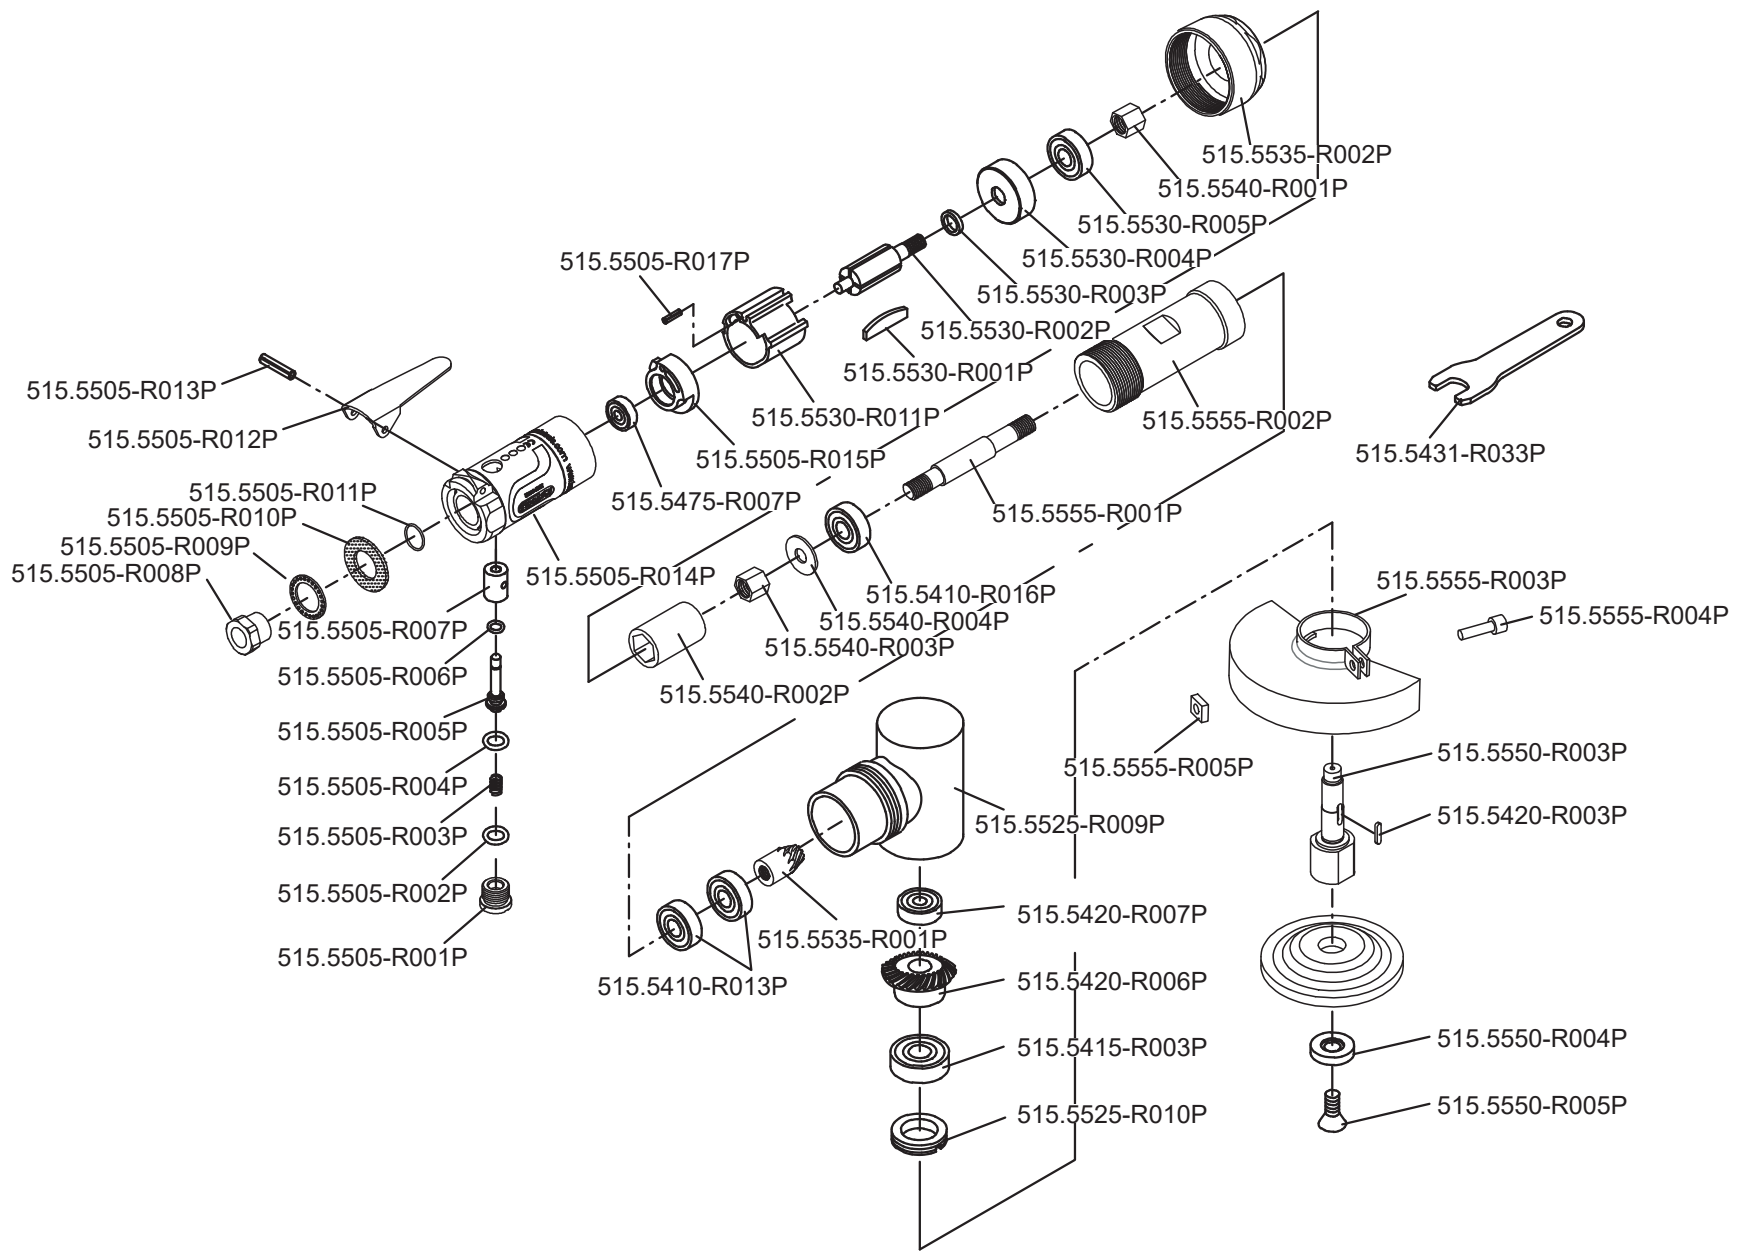

Art. 515.5555

**Art. 515.5555**

Art.-Nr.	Description	Beschreibung	Menge Qty.
515.5410-R013P	Rotor blade	Rotorblatt	2
515.5410-R016P	Ball bearing	Kugellager	1
515.5415-R003P	Ball bearing	Kugellager	1
515.5420-R003P	Shaft	Antriebsspindel	1
515.5420-R006P	Spindle gear	Getriebespindel	1
515.5420-R007P	Ball bearing	Kugellager	1
515.5431-R033P	Spanner	Schraubenschlüssel	1
515.5475-R007P	Ball bearing	Kugellager	1
515.5505-R001P	Plug	Abschlussstopfen	1
515.5505-R002P	O-Ring	O-Ring	1
515.5505-R003P	Spring	Feder	1
515.5505-R004P	O-Ring	O-Ring	1
515.5505-R005P	Valve stem	Ventilstift	1
515.5505-R006P	O-Ring	O-Ring	1
515.5505-R007P	Valve bushing	Ventilbuchse	1
515.5505-R008P	Air inlet bushing	Lufteinlassbuchse	1
515.5505-R009P	Exhaust deflector	Abluftdeflektor	1
515.5505-R010P	Muffler	Schalldämpfer	1
515.5505-R011P	O-Ring	O-Ring	1
515.5505-R012P	Throttle lever	Betätigungshebel	1
515.5505-R013P	Lever pin	Hebelbolzen	1
515.5505-R014P	Motor housing	Antriebsgehäuse	1
515.5505-R015P	Rear end plate	Hintere Kugellageraufnahme	1