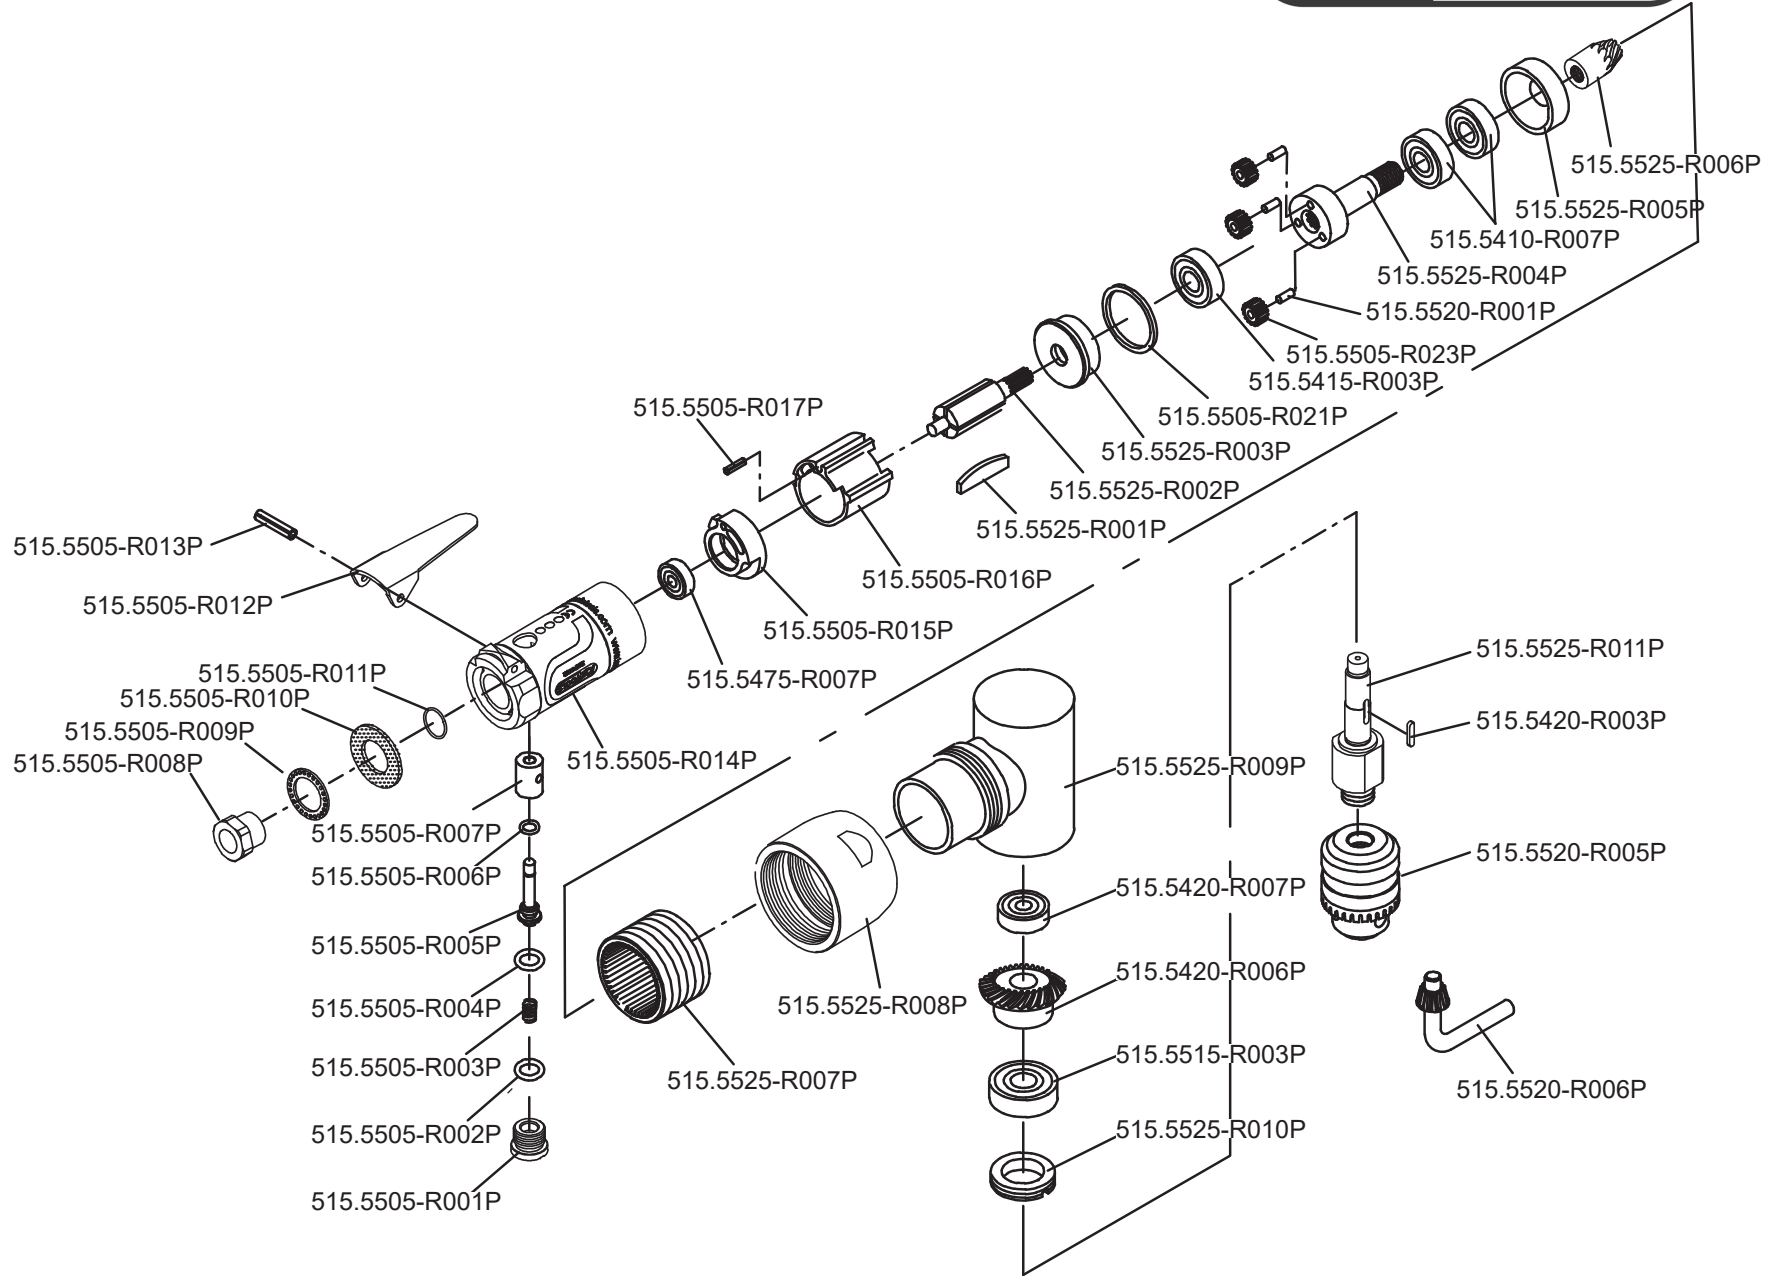

Art. 515.5525

Art. 515.5525

Art.-Nr.	Description	Beschreibung	Menge Qty.
515.5410-R007P	Ball bearing	Kugellager	2
515.5415-R003P	Ball bearing	Kugellager	2
515.5420-R003P	Shaft	Antriebsspindel	1
515.5420-R006P	Spindle gear	Getriebespindel	1
515.5420-R007P	Ball bearing	Kugellager	1
515.5475-R007P	Ball bearing	Kugellager	1
515.5505-R001P	Plug	Abschlussstopfen	1
515.5505-R002P	O-Ring	O-Ring	1
515.5505-R003P	Spring	Feder	1
515.5505-R004P	O-Ring	O-Ring	1
515.5505-R005P	Valve stem	Ventilstift	1
515.5505-R006P	O-Ring	O-Ring	1
515.5505-R007P	Valve bushing	Ventilbuchse	1
515.5505-R008P	Air inlet bushing	Lufteinlassbuchse	1
515.5505-R009P	Exhaust deflector	Abluftdeflektor	1
515.5505-R010P	Muffler	Schalldämpfer	1
515.5505-R011P	O-Ring	O-Ring	1
515.5505-R012P	Throttle lever	Betätigungshebel	1
515.5505-R013P	Lever pin	Hebelbolzen	1
515.5505-R014P	Motor housing	Antriebsgehäuse	1

Art.-Nr.	Description	Beschreibung	Menge Qty.
515.5505-R015P	Rear end plate	Hintere Kugellageraufnahme	1
515.5505-R016P	Cylinder	Rotorgehäuse	1
515.5505-R017P	Pin	Pin	1
515.5505-R021P	Washer	Unterlegscheibe	1
515.5505-R023P	Gear	Zahnrad	3
515.5520-R001P	Gear pin	Zahnradpin	3
515.5520-R005P	Chuck	Bohrfutter 1/4"	1
515.5520-R006P	Key	Schlüssel	1
515.5525-R001P	Rotor blade	Rotorblatt	5
515.5525-R002P	Rotor	Rotor	1
515.5525-R003P	Front end plate	Vordere Verschlussplatte	1
515.5525-R004P	Planet gear plate	Planetenträger	1
515.5525-R005P	Front end plate	Vordere Verschlussplatte	1
515.5525-R006P	Pinion gear	Zahnkranzritzel	1
515.5525-R007P	Ring gear	Getriebering	1
515.5525-R008P	Lock nut	Sicherungsmutter	1
515.5525-R009P	Angle Head Housing	Winkelkopfgehäuse	1
515.5525-R010P	Clamp Nut	Gehäuseverschraubung	1
515.5525-R011P	Spindle	Spindel	1