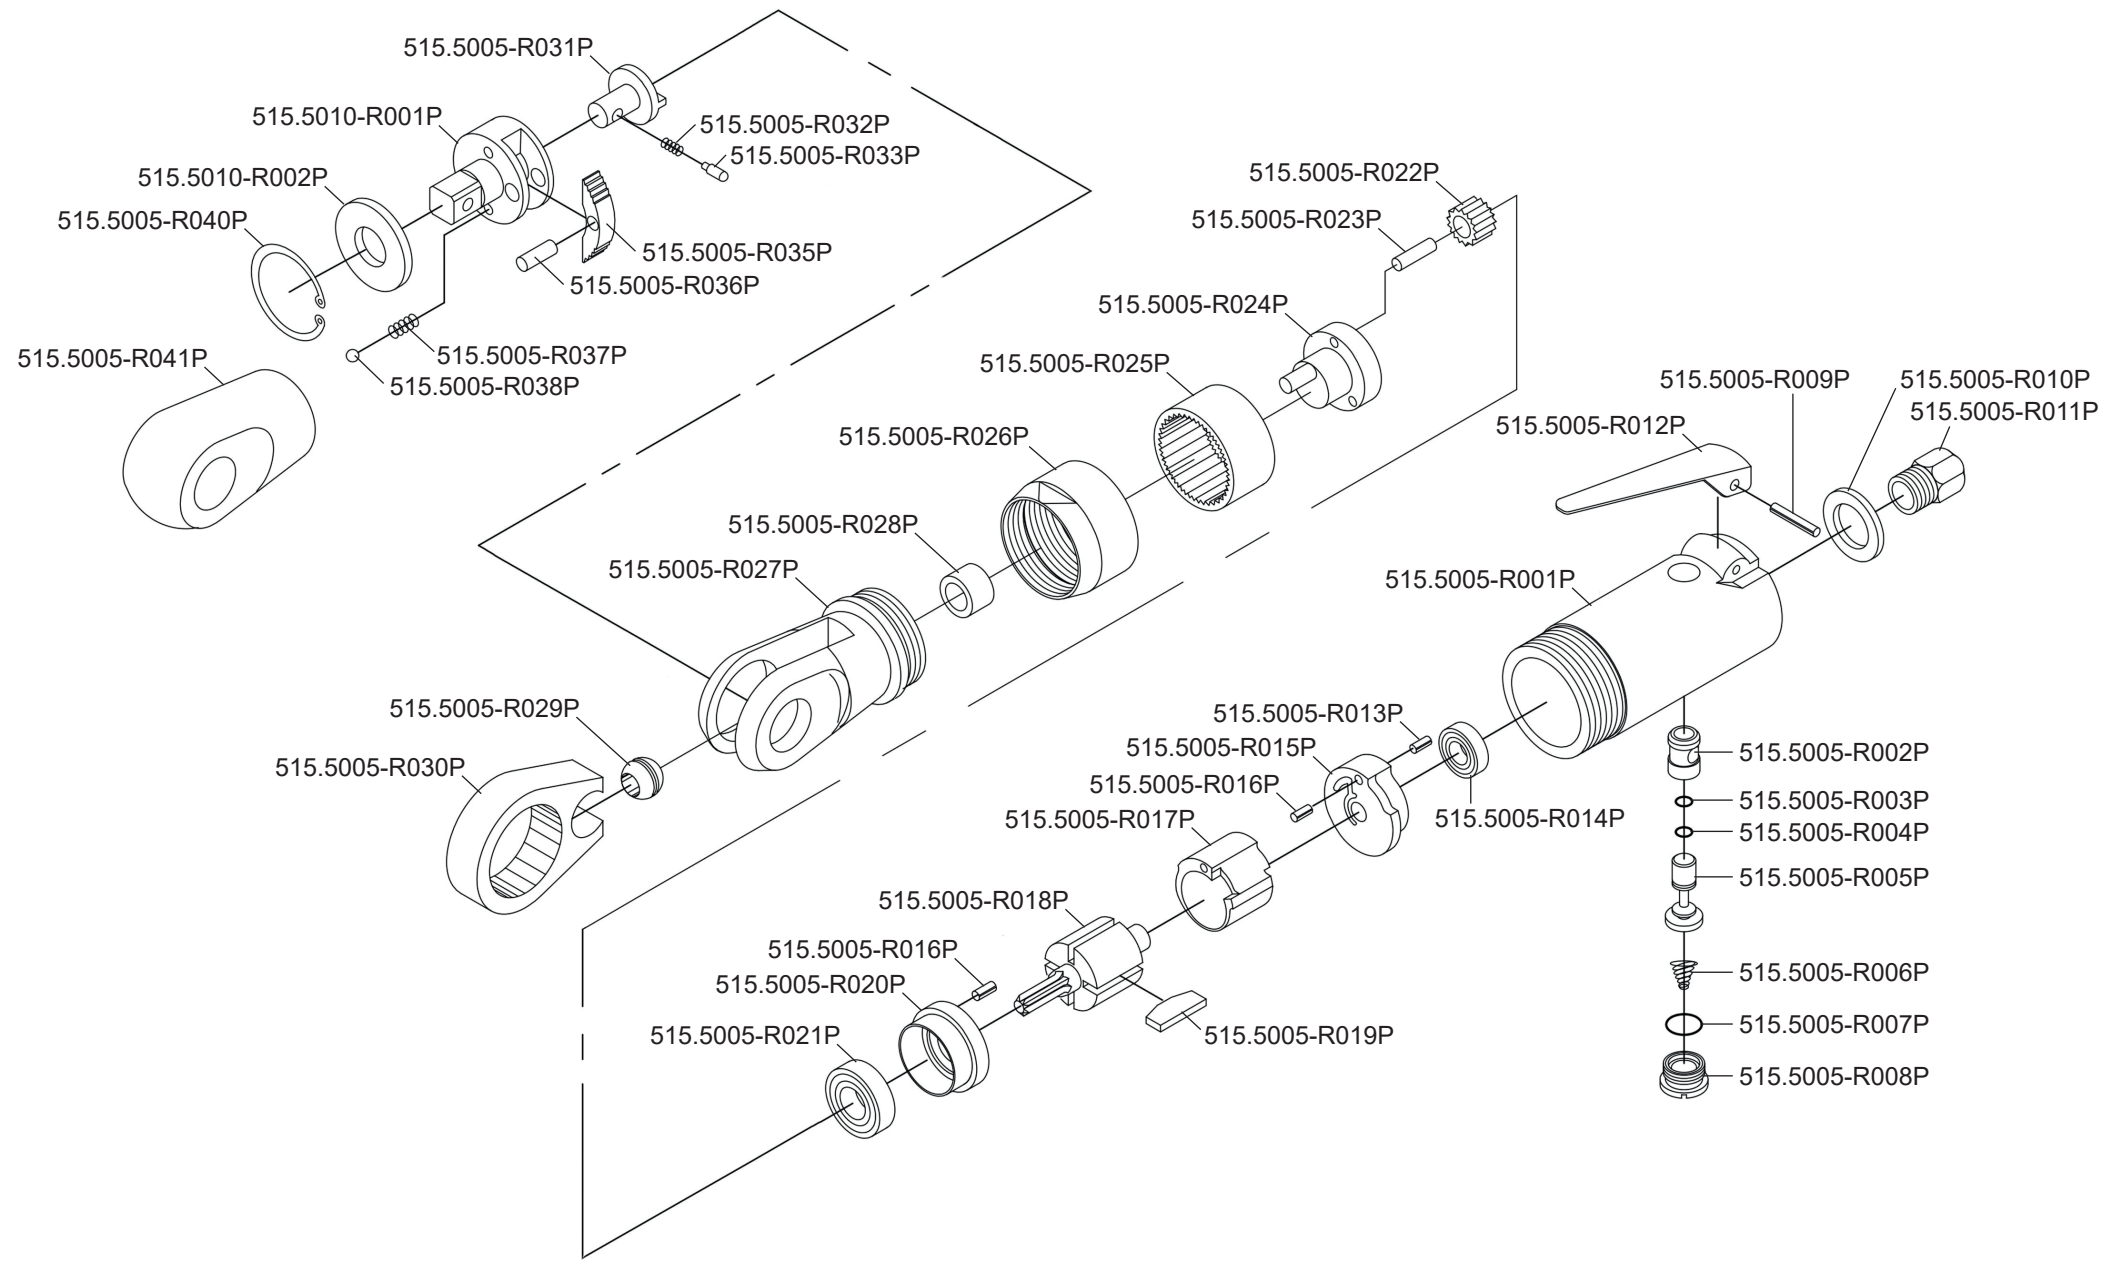

Art. 515.5010

Art. 515.5010

Art.-Nr.	Description	Beschreibung	Menge Qty.
515.5005-R001P	Motor Housing	Motorgehäuse	1
515.5005-R002P	Valve Bushing	Ventilbuchse	1
515.5005-R003P	O-Ring	O-Ring	1
515.5005-R004P	O-Ring	O-Ring	1
515.5005-R005P	Throttle Valve	Drosselklappe	1
515.5005-R006P	Valve Spring	Ventilfeder	1
515.5005-R007P	O-Ring	O-Ring	1
515.5005-R008P	Valve Screw	Ventilschraube	1
515.5005-R009P	Spring Pin	Splint für Gashebel	1
515.5005-R010P	Exhaust Sleeve	Abgashülse	1
515.5005-R011P	Inlet Bushing	Einlassbuchse	1
515.5005-R012P	Throttle Lever	Gashebel	1
515.5005-R013P	Spring Pin	Splint	1
515.5005-R014P	Ball Bearing	Kugellager	1
515.5005-R015P	Rear End Plate	Hintere Abdeckung	1
515.5005-R016P	Spring Pin	Spannstift	2
515.5005-R017P	Cylinder	Zylinder	1
515.5005-R018P	Rotor	Rotor	1
515.5005-R019P	Rotor Blade	Rotorblatt	4
515.5005-R020P	Front End Plate	Vordere Abdeckung	1
515.5005-R021P	Ball Bearing	Kugellager	1

Art.-Nr.	Description	Beschreibung	Menge Qty.
515.5005-R022P	Planet Gear	Zahnrad für Planetengetriebe	3
515.5005-R023P	Planet Pin	Pin für Zahnrad	3
515.5005-R024P	Gear Cage	Getriebekorb	1
515.5005-R025P	Internal Gear	Getriebering Innenverzahnt	1
515.5005-R026P	Clamp Nut	Spannmutter	1
515.5005-R027P	Ratchet Housing	Ratschengehäuse	1
515.5005-R028P	Needle Bearing	Lager	1
515.5005-R029P	Drive Busing	Antriebsbuchse	1
515.5005-R030P	Ratchet Yoke	Ratschenkopf	1
515.5005-R031P	Reverse Button	Umkehrschalter	1
515.5005-R032P	Reverse Spring	Feder	1
515.5005-R033P	Reverse Pin	Bolzen	1
515.5005-R035P	Ratchet Pawl	Ratschenklinke	1
515.5005-R036P	Pawl Pin	Bolzen	1
515.5005-R037P	Pawl Spring	Feder	2
515.5005-R038P	Thrust Ball	Schubkugel	2
515.5005-R040P	Retaining Ring	Sicherungsring	1
515.5005-R041P	Ratchet Housing Cover	Ratschengehäusedeckel	1
515.5010-R001P	3/8"Ratchet Anvil	3/8" Ratschen Amboss	1
515.5010-R002P	Thrust Washer	Druckscheibe	1