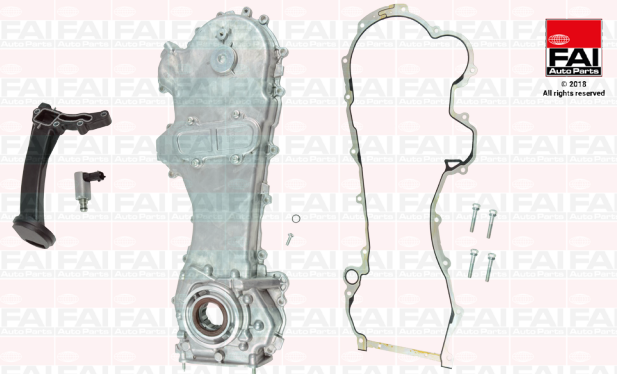

Comparison: OP308, OP338 & OP341

OP308

Early Version, Without Start/Stop

OP338

Late Version, With Start/Stop (Opel/Vauxhall)

OP341

Late Version, With Start/Stop (Alfa/Fiat)

Best Availability. Best Value.
Best Quality. Best Service.