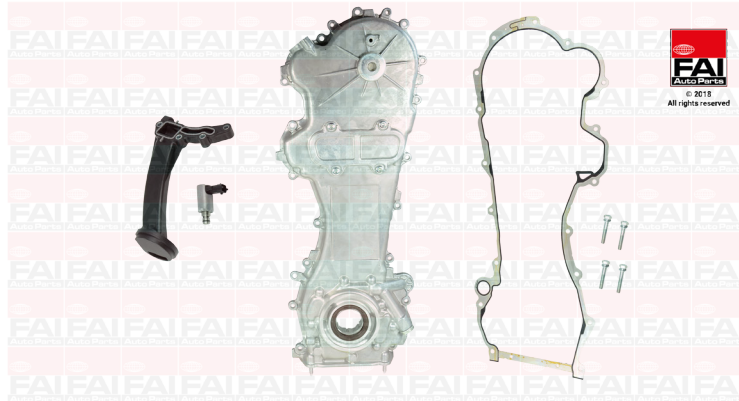

Comparison: OP308, OP338 & OP341

OP308

Early Version, Without Start/Stop

OP338

Late Version, With Start/Stop (Opel/Vauxhall)

OP341

Late Version, With Start/Stop (Alfa/Fiat)

Best Availability. Best Value.
Best Quality. Best Service.