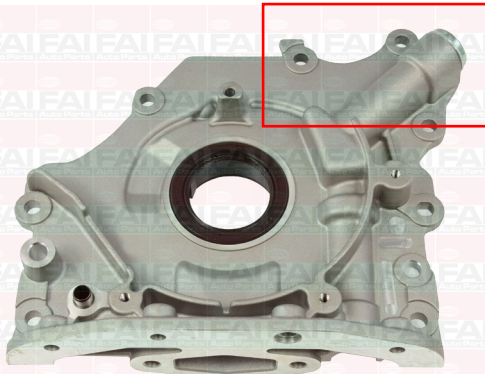

Comparison: OP281 & OP345

OP281

OP345

See Housing Design (Non Vane Type)

See Housing Design (Vane Type)

Best Availability. Best Value.
Best Quality. Best Service.

+44 (0) 1525 351800

faiauto.com