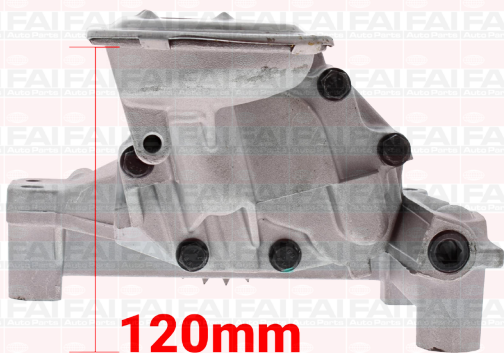

Comparison: OP259, OP260 & OP320

OP259

120mm

OP260

85mm

Strainer Height/Angle (120mm - Flat Type)

Strainer Height/Angle (85mm - Flat/Round Type)

OP320

100mm

Strainer Height/Angle (100mm - Flat Type)

**Best Availability. Best Value.
Best Quality. Best Service.**

+44 (0) 1525 351800

faiauto.com