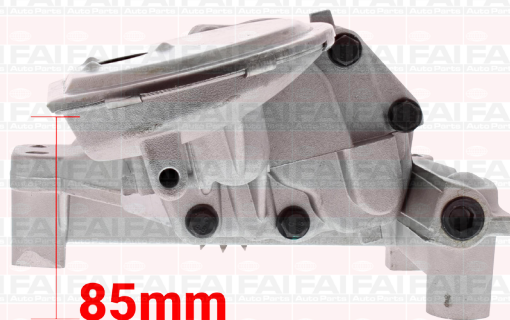

Comparison: OP259, OP260 & OP320

OP259

120mm

OP260

85mm

Strainer Height/Angle (120mm - Flat Type)

Strainer Height/Angle (85mm - Flat/Round Type)

OP320

100mm

Strainer Height/Angle (100mm - Flat Type)

**Best Availability. Best Value.
Best Quality. Best Service.**

+44 (0) 1525 351800

faiauto.com