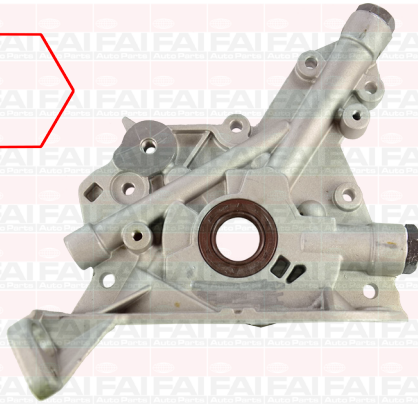

# Comparison: OP242 & OP258

OP242

OP258

Hexagonal Type, See Housing Design

Flat Side/Notch Type, See Housing Design

Best Availability. Best Value.  
Best Quality. Best Service.

+44 (0) 1525 351800

[faiauto.com](http://faiauto.com)