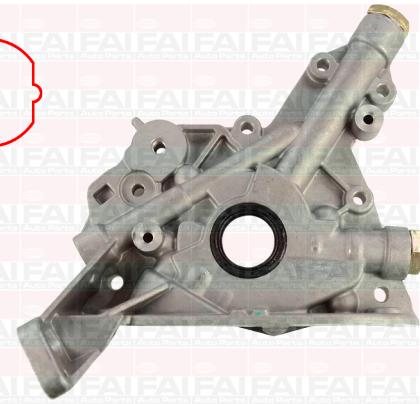

# Comparison: OP242 & OP258

OP242

OP258

Hexagonal Type, See Housing Design

Flat Side/Notch Type, See Housing Design

Best Availability. Best Value.  
Best Quality. Best Service.

+44 (0) 1525 351800

[faiauto.com](http://faiauto.com)