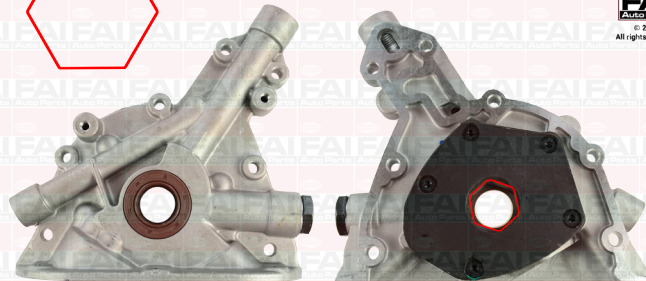

# Comparison: OP164 & OP205

OP164

OP205

Hexagonal Type

Flat Side/Notch Type

Best Availability. Best Value.  
Best Quality. Best Service.

+44 (0) 1525 351800

[faiauto.com](http://faiauto.com)