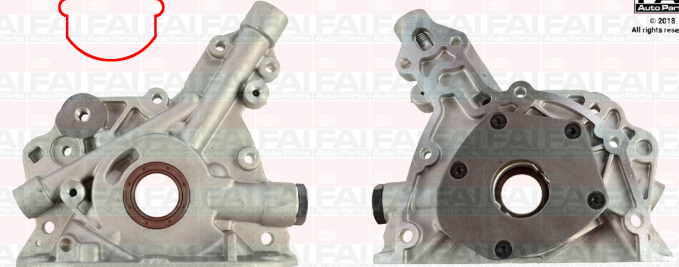

# Comparison: OP164 & OP205

OP164

OP205

Hexagonal Type

Flat Side/Notch Type

Best Availability. Best Value.  
Best Quality. Best Service.

+44 (0) 1525 351800

[faiauto.com](http://faiauto.com)