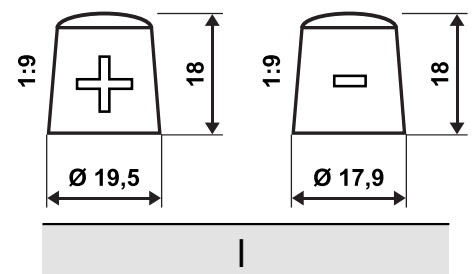

ERA part number: E58510

Technical parameter	Value
Battery	EFB Battery
ETN	585502080
Battery Capacity [Ah]	85 Ah
Cold Cranking Amps (CCA), EN [A]	800 A
Length [mm]	306
Width [mm]	173
Height [mm]	225
Layout	0
Terminals	I
Base hold-down	B0I
Case size	D3I
Weight [Kg]	21,40

Layout

Terminals

Base hold-down