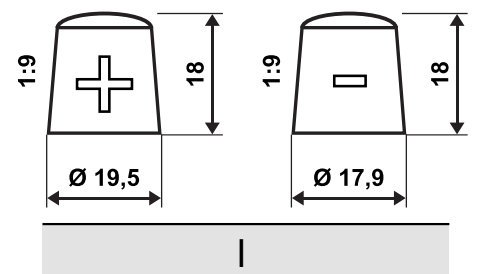

ERA part number: **E57514**

Technical parameter	Value
Battery	EFB Battery
ETN	575500073
Battery Capacity [Ah]	75 Ah
Cold Cranking Amps (CCA), EN [A]	730 A
Length [mm]	315
Width [mm]	175
Height [mm]	175
Layout	0
Terminals	I
Base hold-down	BI3
Case size	T7/LB4
Weight [Kg]	19,41

Layout

Terminals

Base hold-down