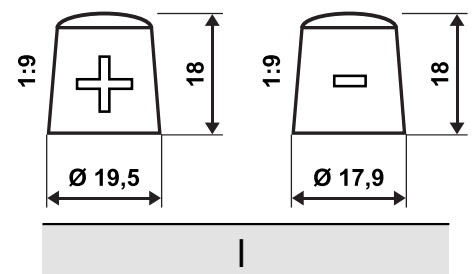

ERA part number: **E57013**

Technical parameter	Value
Battery	EFB Battery
ETN	570500070
Battery Capacity [Ah]	70 Ah
Cold Cranking Amps (CCA), EN [A]	700 A
Length [mm]	278
Width [mm]	175
Height [mm]	190
Layout	0
Terminals	I
Base hold-down	BI3
Case size	H6/LN3
Weight [Kg]	18,64

Layout

Terminals

Base hold-down