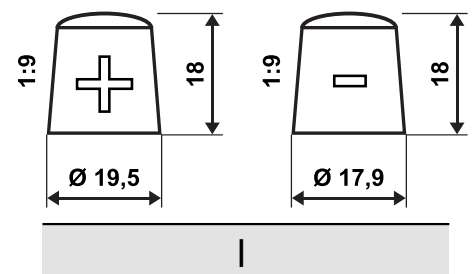

ERA part number: E550II

Technical parameter	Value
Battery	EFB Battery
ETN	5500II048
Battery Capacity [Ah]	55 Ah
Cold Cranking Amps (CCA), EN [A]	480 A
Length [mm]	207
Width [mm]	175
Height [mm]	190
Layout	0
Terminals	I
Base hold-down	BI3
Case size	LOI
Weight [Kg]	13,90

Layout

Terminals

Base hold-down