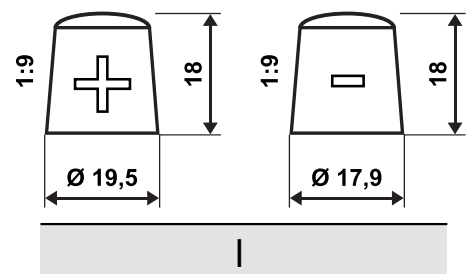

ERA part number: A58013

Technical parameter	Value
Battery	AGM Battery
ETN	580901076
Battery Capacity [Ah]	80 Ah
Cold Cranking Amps (CCA), EN [A]	760 A
Length [mm]	315
Width [mm]	175
Height [mm]	190
Layout	0
Terminals	I
Base hold-down	BI3
Case size	H7/LN4
Weight [Kg]	23,39

Layout

Terminals

Base hold-down