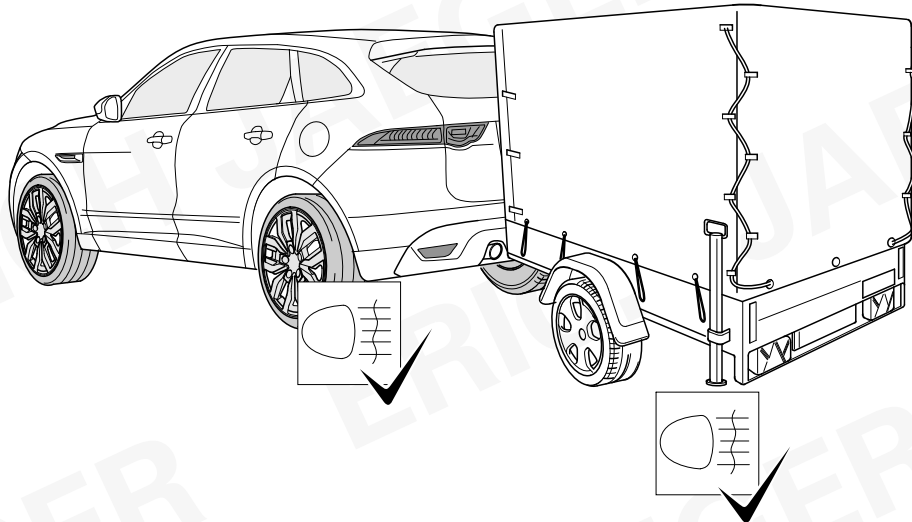

21 INFORMATION