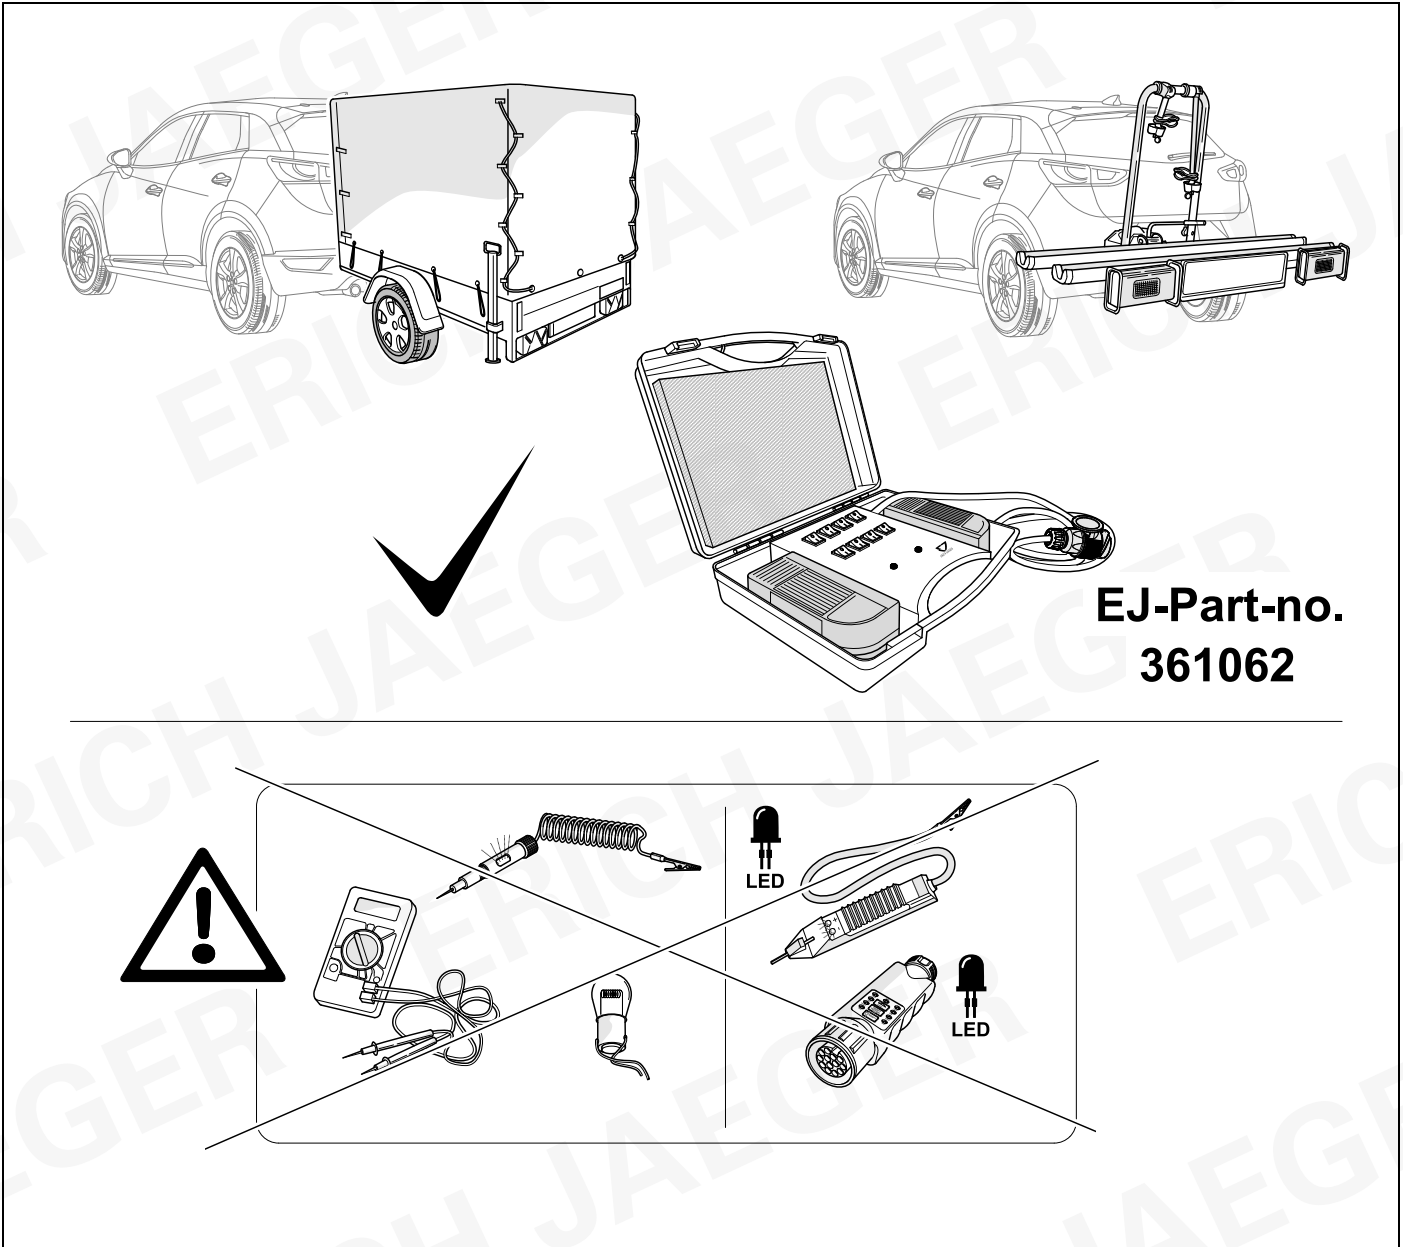

17 CHECK

18 CHECK

19 INFORMATION

14

JAGUAR Service tester SDD

!!! use only the latest version of SDD software !!!

1. Start SDD
2. Select vehicle
3. Service functions
4. Recommendation
5. Run "Add/remove accessories - Tow Bar"