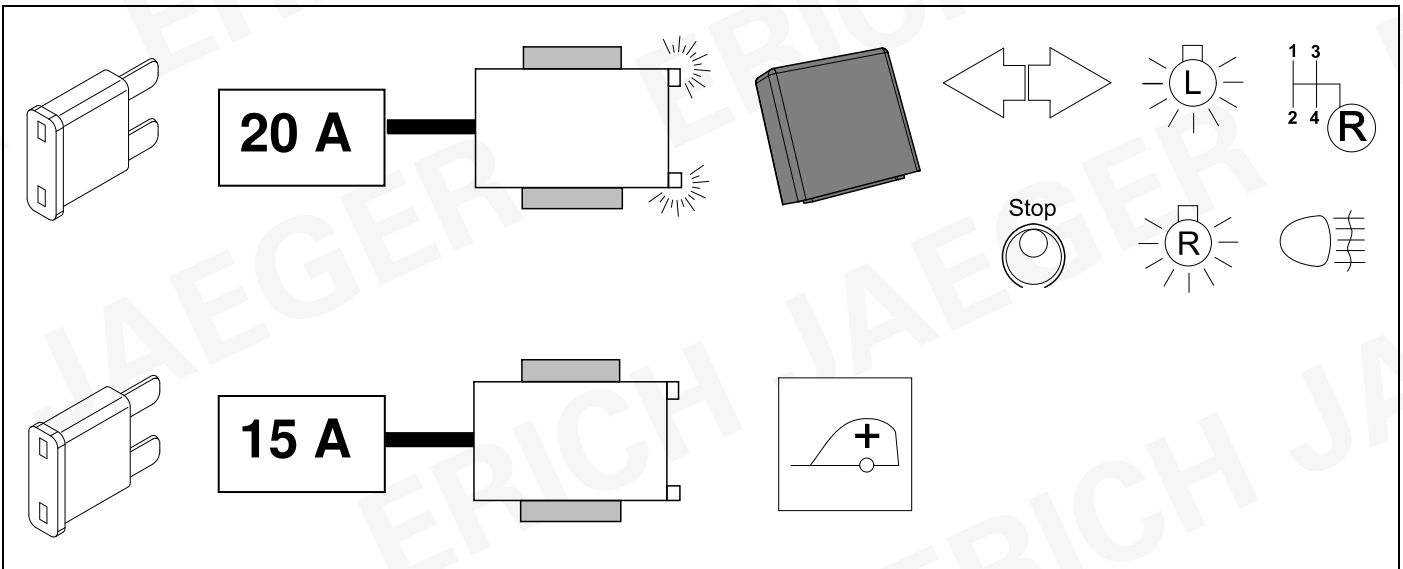

17 CHECK

18 CHECK

19 INFORMATION

14

JAGUAR Service tester SDD

!!! use only the latest version of SDD software !!!

1. Start SDD
2. Select vehicle
3. Service functions
4. Recommendation
5. Run "Add/remove accessories - Tow Bar"