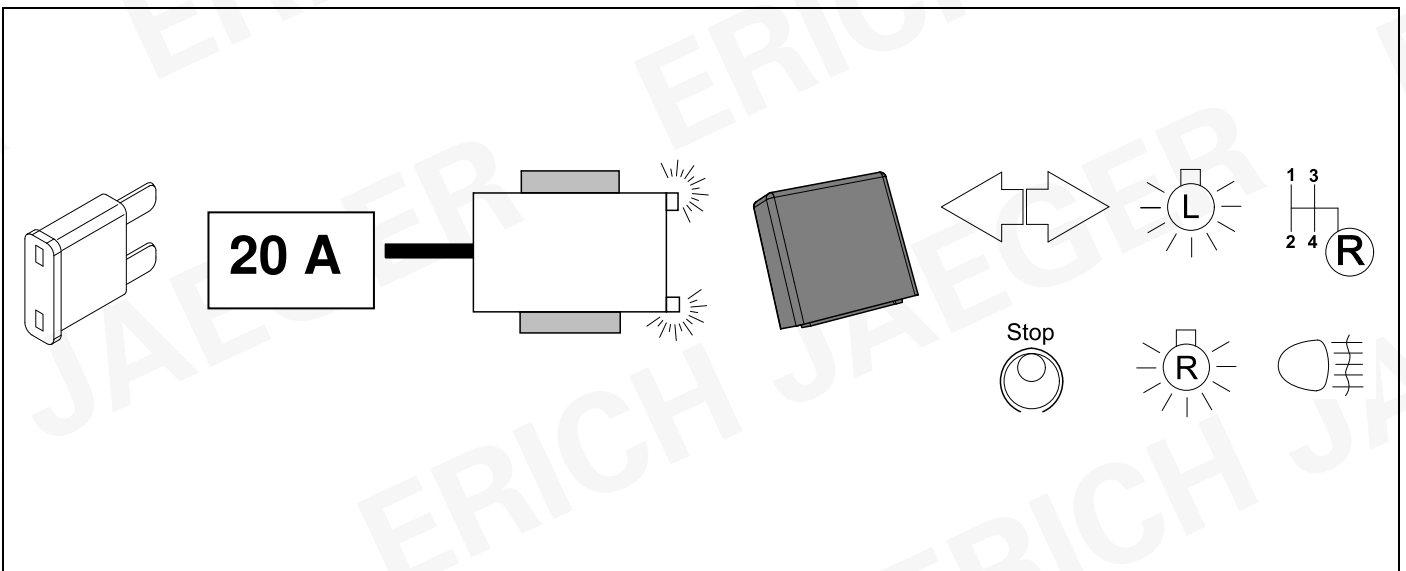

17 CHECK

18 CHECK

19 INFORMATION

14

JAGUAR Service tester SDD

!!! use only the latest version of SDD software !!!

1. Start SDD
2. Select vehicle
3. Service functions
4. Recommendation
5. Run "Add/remove accessories - Tow Bar"