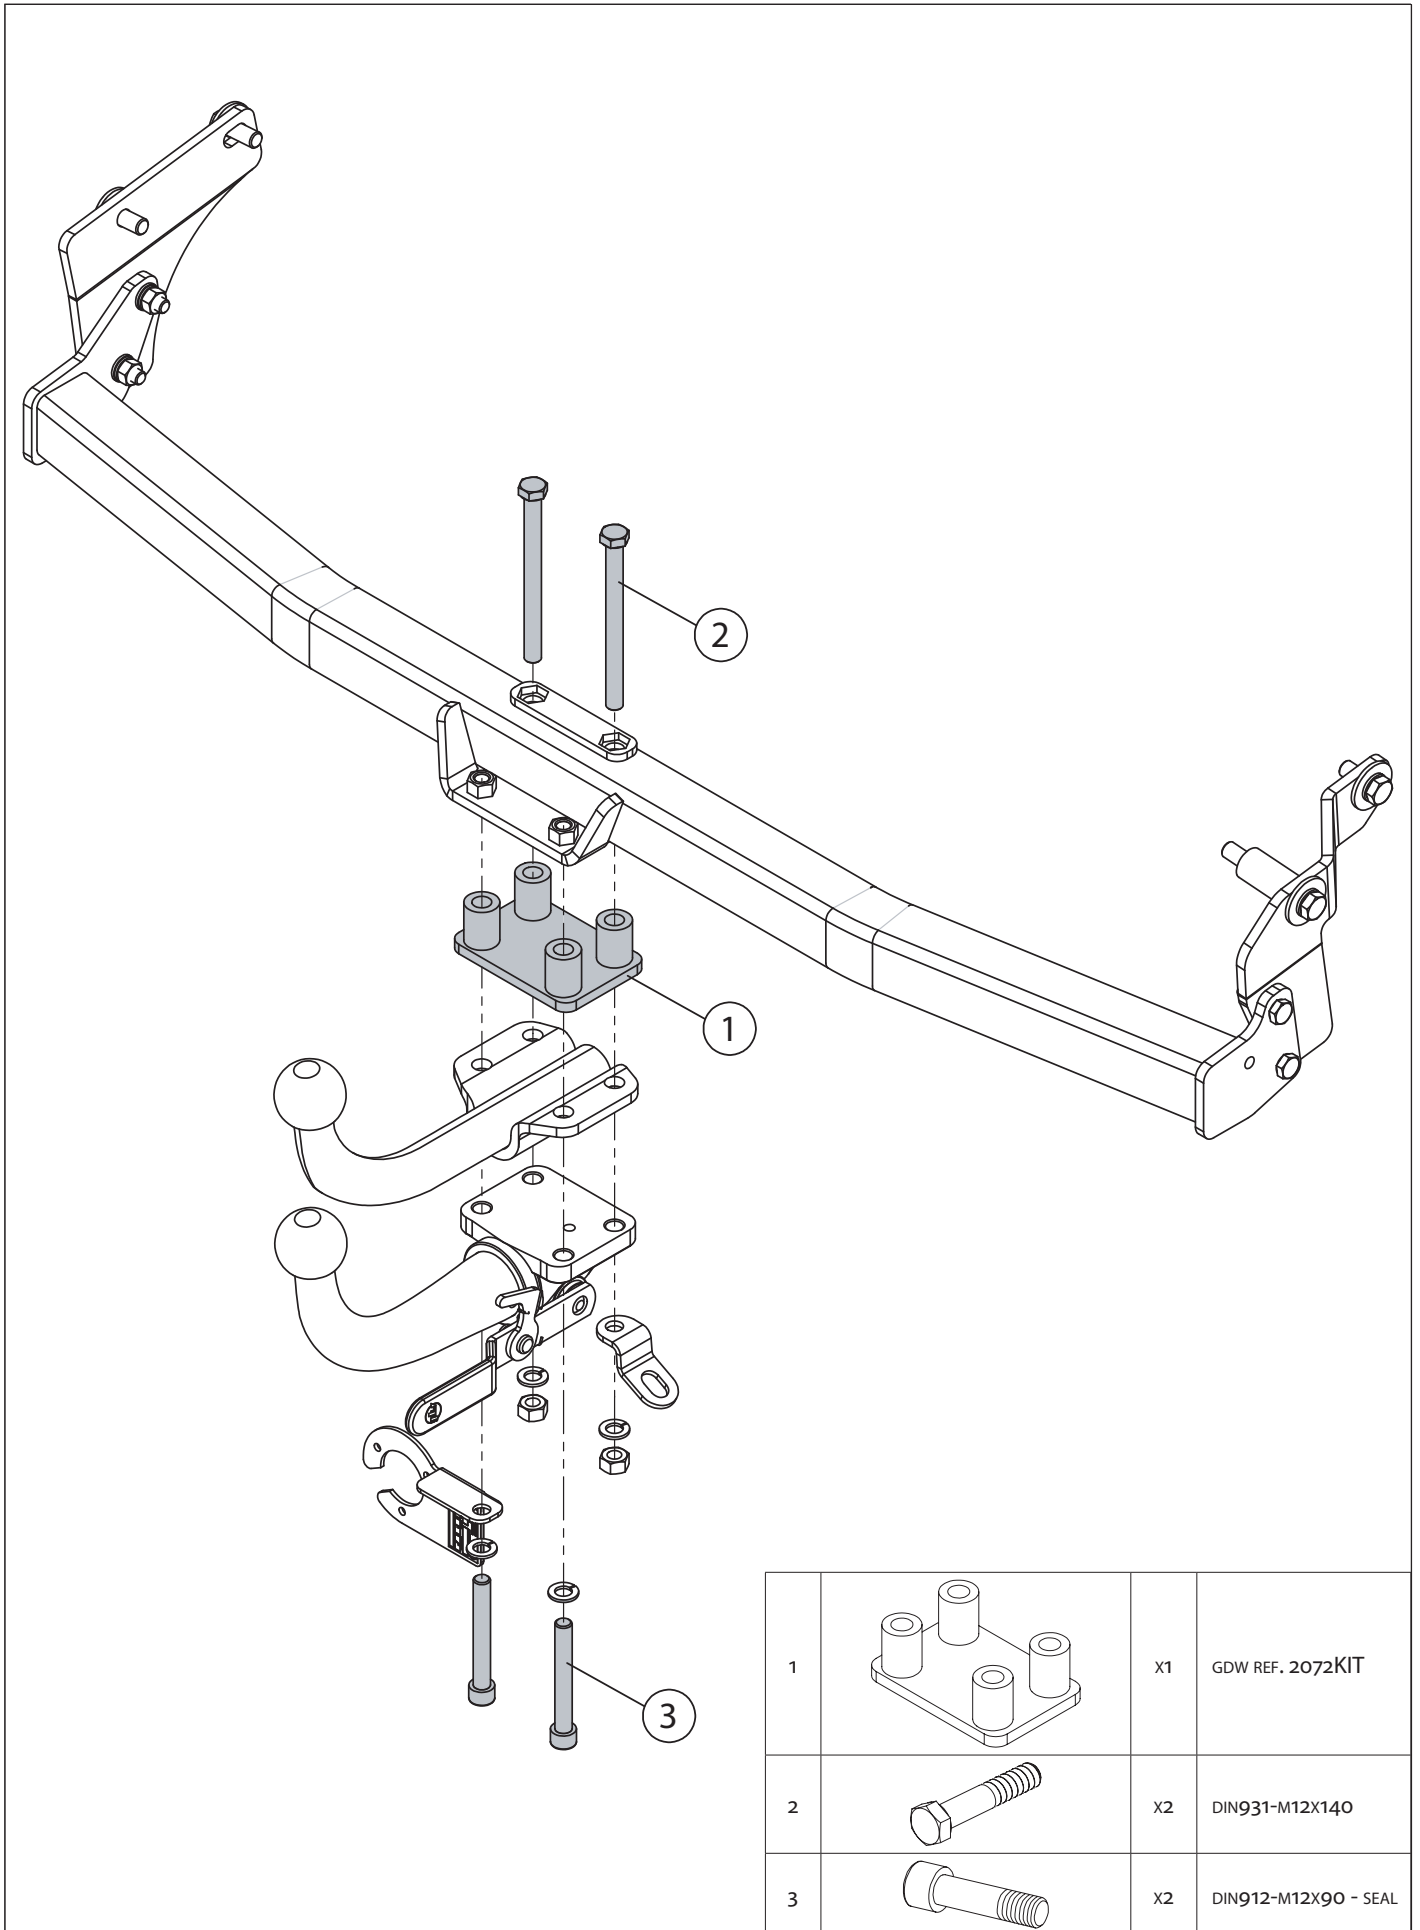

TREKHAKEN • ATTELAGES • ANHÄNGERVORRICHTUNGEN • TOWBARS • ENHANCES • ANHÆNGERTRÆK

Montagehandleiding | instructions de montage | Einbauanleitung | Mounting instruction
Instrucciones de montaje | monteringsvejledning

Hyundai i20 Active

01/'15-

	M 6	M 8	M 10		M 12			M 14		M 16
	1	1,25	1,5	(1,25)	1,75	(1,5)	(1,25)	1,75	(1,5)	2
8.8	11,3 Nm	27,3 Nm	54,0 Nm	57,0 Nm	93,0 Nm	97,0 Nm	101,0 Nm	148,0 Nm	159,0 Nm	230,0 Nm
10.9	16,5 Nm	40,1 Nm	79,0 Nm	83,0 Nm	137,0 Nm	143,0 Nm	149,0 Nm	218,0 Nm	234,0 Nm	320,0 Nm
12.9	19,3 Nm	46,9 Nm	93,0 Nm	98,0 Nm	160,0 Nm	167,0 Nm	174,0 Nm	255,0 Nm	274,0 Nm	395,0 Nm

19

10

1		X1	GDW REF. 2072KIT
2		X2	DIN931-M12X140
3		X2	DIN912-M12X90 - SEAL

GDW ref. 2072