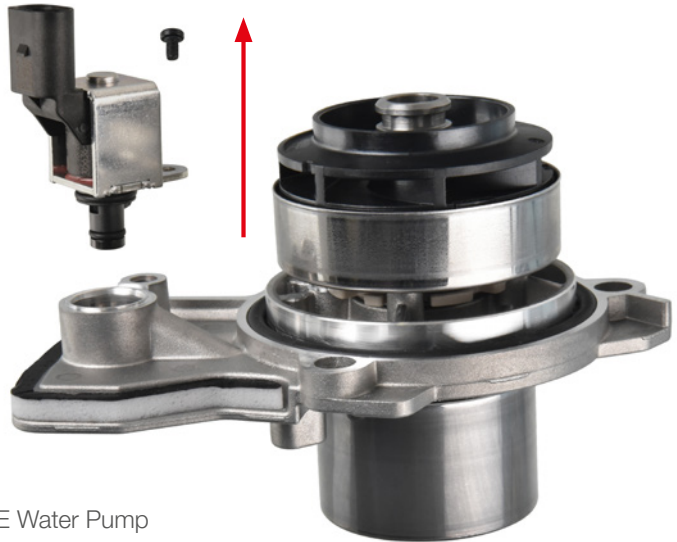

INFO

febi
108778

SWAG
30 10 8778

To fit:
Various
Volkswagen, Audi,
Seat and Skoda
models fitted with
the 1.4 litre TDI
engine

OE Water Pump

Replacement conventional
bilstein group Water Pump

For more technical information please visit: partsfinder.bilsteingroup.com