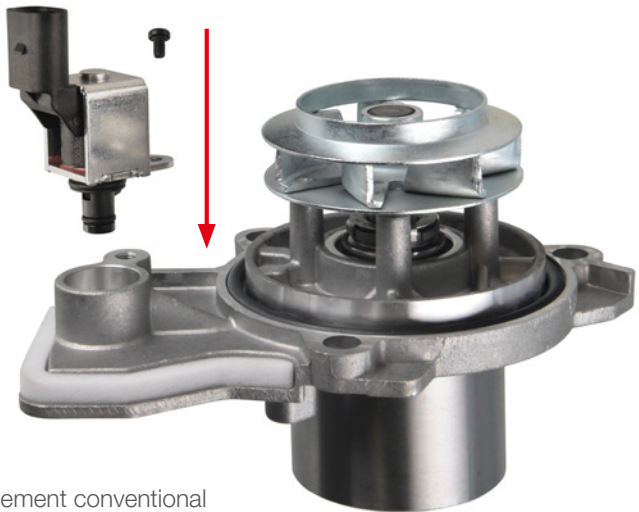

INFO

febi
108778

SWAG
30 10 8778

To fit:
Various
Volkswagen, Audi,
Seat and Skoda
models fitted with
the 1.4 litre TDI
engine

OE Water Pump

Replacement conventional
bilstein group Water Pump

For more technical information please visit: partsfinder.bilsteingroup.com