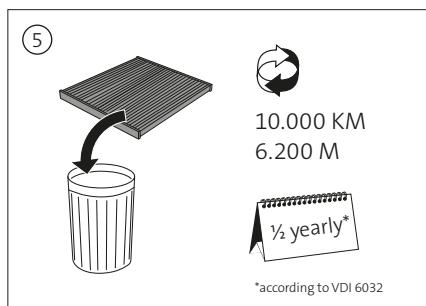

49495701

CC1580

MF2528

Corteco combi+

Fine dust filter (PM 2.5)
 with added:

- anti-allergic effect
- antibacterial action
- fungicidal effect