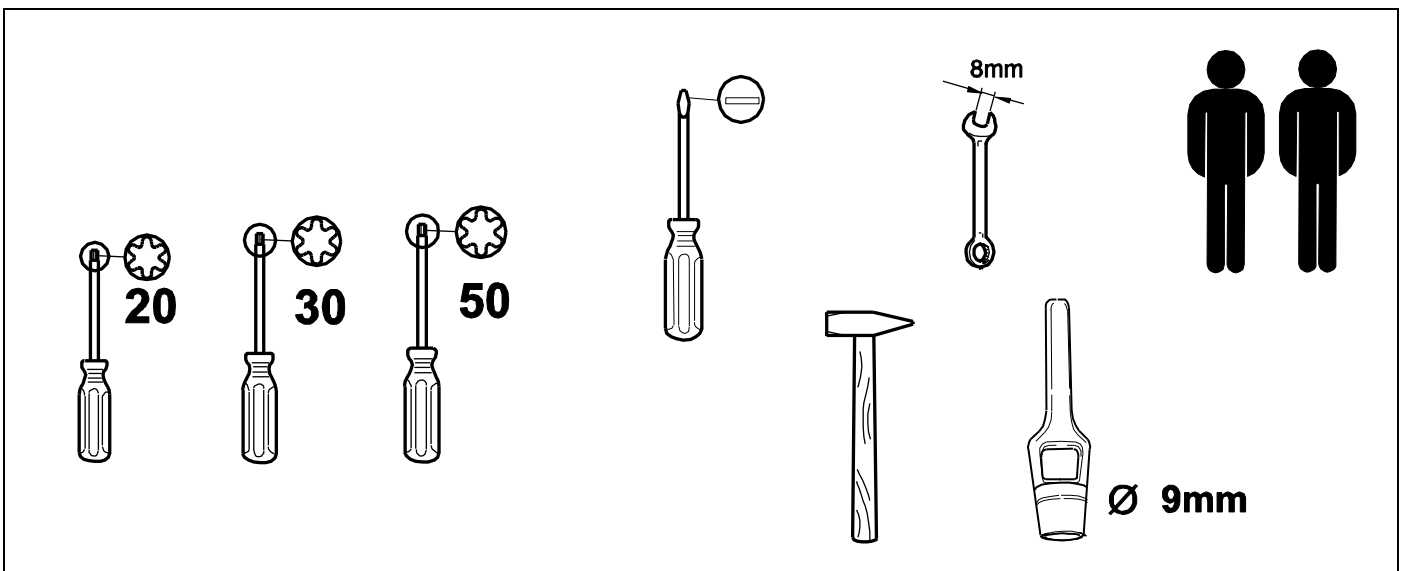

742721
DACIA

• Logan Pick Up

07/08>>

KIT

TOOLS

1

2

3