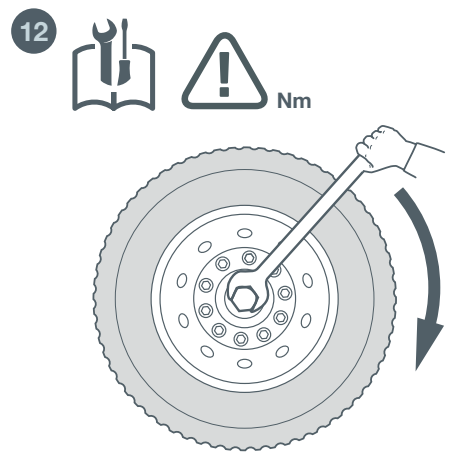

INFO

Fitting Guide - Wheel Bearing

febi
104350
104359
104360
170211

For more technical information please visit: partsfinder.bilsteingroup.com

INFO

febi
104350
104359
104360
170211

For more technical information please visit: partsfinder.bilsteingroup.com