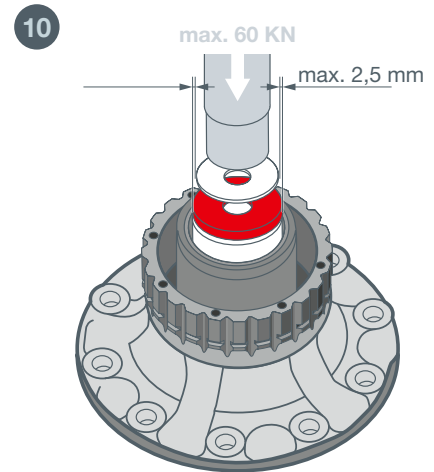

INFO

Fitting Guide - Wheel Bearing

febi
104350
104359
104360
170211

For more technical information please visit: partsfinder.bilsteingroup.com

INFO

febi
104350
104359
104360
170211

For more technical information please visit: partsfinder.bilsteingroup.com