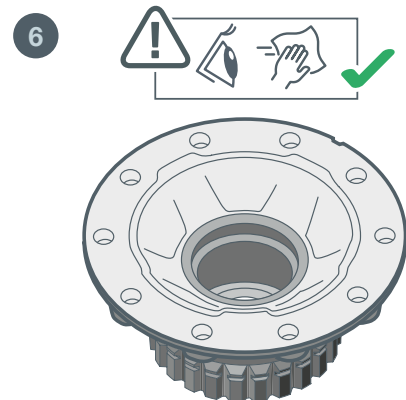

INFO

Fitting Guide - Wheel Bearing

febi
104350
104359
104360
170211

For more technical information please visit: partsfinder.bilsteingroup.com

INFO

febi
104350
104359
104360
170211

For more technical information please visit: partsfinder.bilsteingroup.com