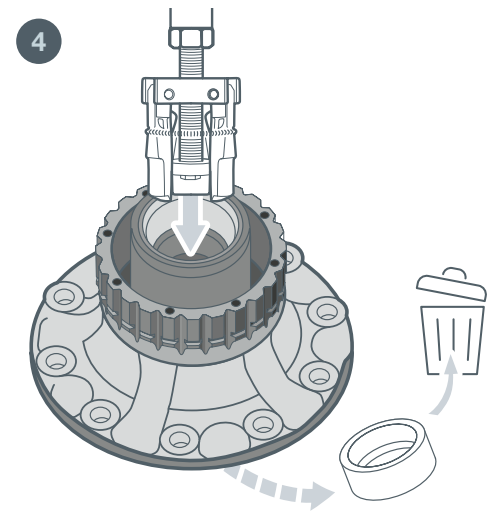

INFO

Fitting Guide - Wheel Bearing

febi
104350
104359
104360
170211

For more technical information please visit: partsfinder.bilsteingroup.com

INFO

febi
104350
104359
104360
170211

For more technical information please visit: partsfinder.bilsteingroup.com