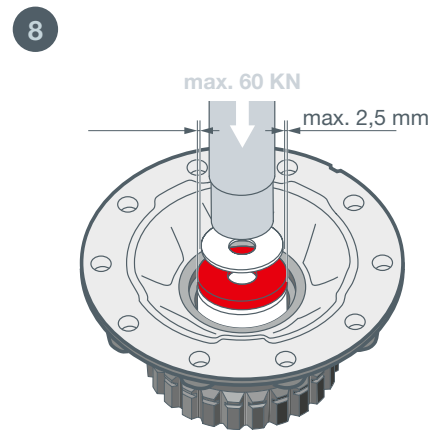

INFO

Fitting Guide - Wheel Bearing

febi
104350
104359
104360
170211

For more technical information please visit: partsfinder.bilsteingroup.com

INFO

febi
104350
104359
104360
170211

For more technical information please visit: partsfinder.bilsteingroup.com