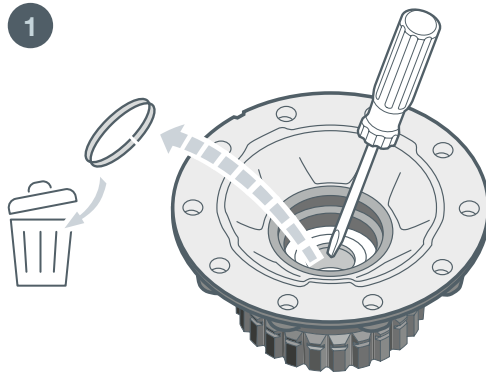

INFO

Fitting Guide - Wheel Bearing

febi
104350
104359
104360
170211

For more technical information please visit: partsfinder.bilsteingroup.com

INFO

febi
104350
104359
104360
170211

For more technical information please visit: partsfinder.bilsteingroup.com