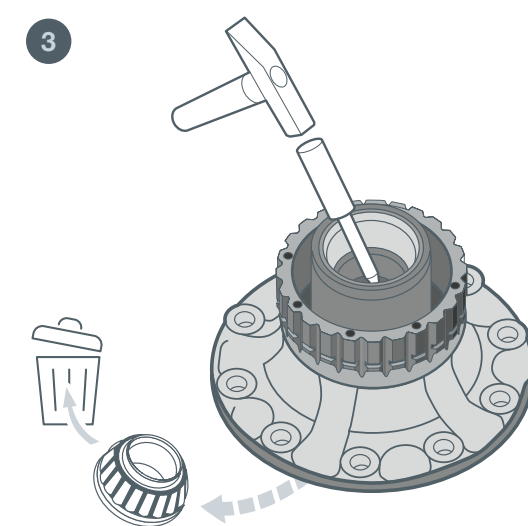

INFO

Fitting Guide - Wheel Bearing

febi
104350
104359
104360
170211

For more technical information please visit: partsfinder.bilsteingroup.com

INFO

febi
104350
104359
104360
170211

For more technical information please visit: partsfinder.bilsteingroup.com