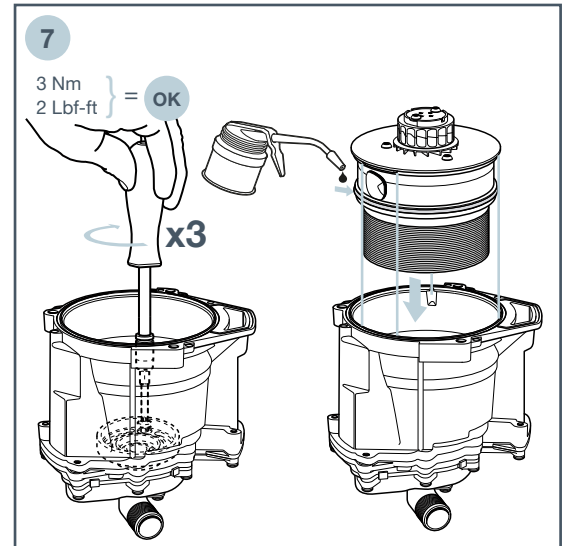

INFO

Installation instruction

febi
104961
106292

1 Engine STOP

For more technical information please visit: partsfinder.bilsteingroup.com

INFO

febi
104961
106292

For more technical information please visit: partsfinder.bilsteingroup.com