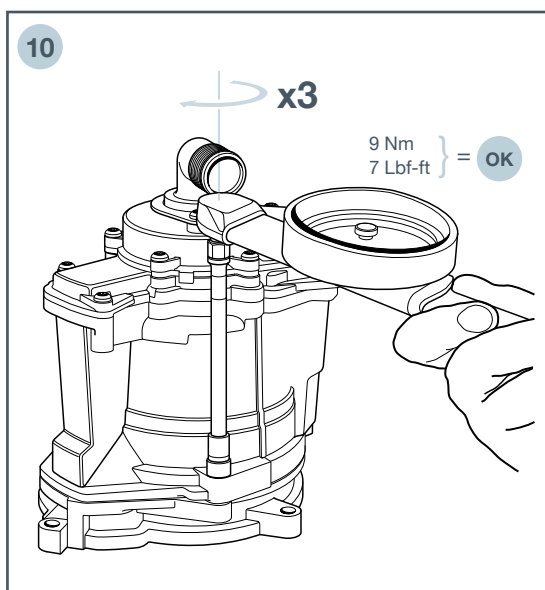

INFO

Installation instruction

febi
104961
106292

1 Engine STOP

For more technical information please visit: partsfinder.bilsteingroup.com

INFO

febi
104961
106292

For more technical information please visit: partsfinder.bilsteingroup.com