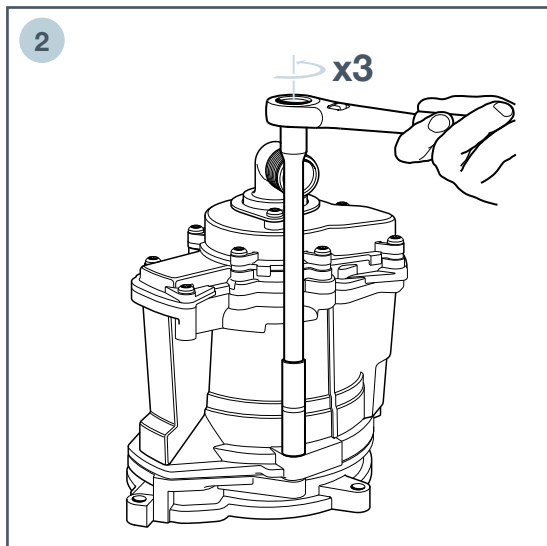

INFO

Installation instruction

febi
104961
106292

1 Engine STOP

For more technical information please visit: partsfinder.bilsteingroup.com

INFO

febi
104961
106292

For more technical information please visit: partsfinder.bilsteingroup.com