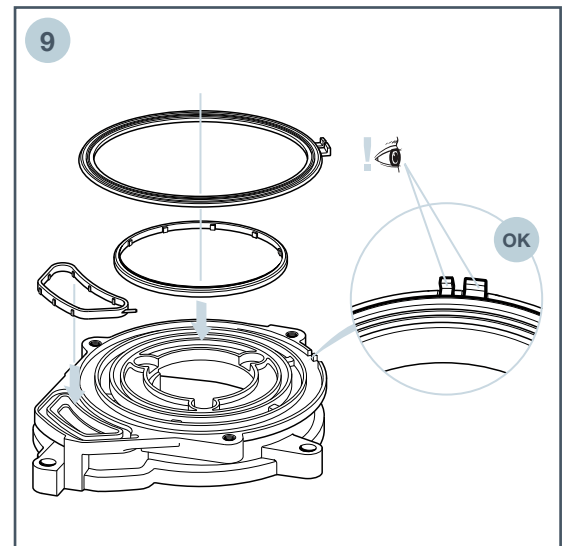

INFO

Installation instruction

febi
104961
106292

1 Engine STOP

For more technical information please visit: partsfinder.bilsteingroup.com

INFO

febi
104961
106292

For more technical information please visit: partsfinder.bilsteingroup.com