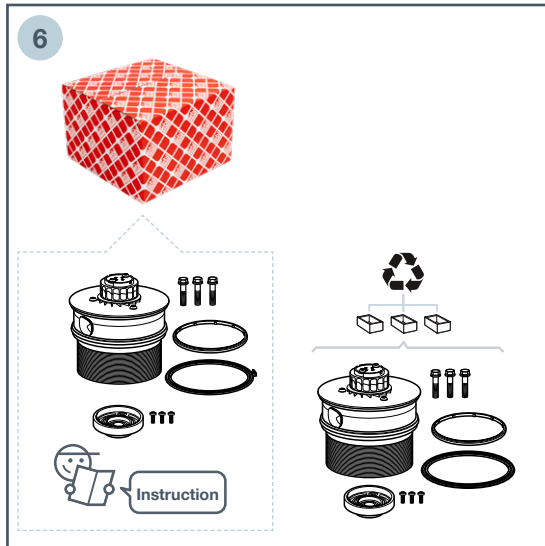

INFO

Installation instruction

febi
104961
106292

1 Engine STOP

For more technical information please visit: partsfinder.bilsteingroup.com

INFO

febi
104961
106292

For more technical information please visit: partsfinder.bilsteingroup.com