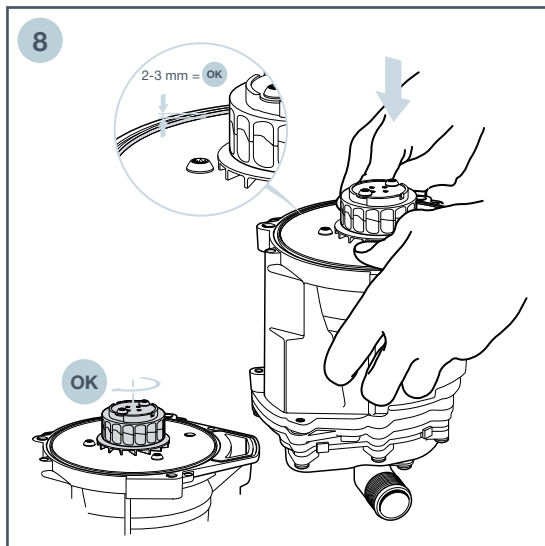

INFO

Installation instruction

febi
104961
106292

1 Engine STOP

For more technical information please visit: partsfinder.bilsteingroup.com

INFO

febi
104961
106292

For more technical information please visit: partsfinder.bilsteingroup.com