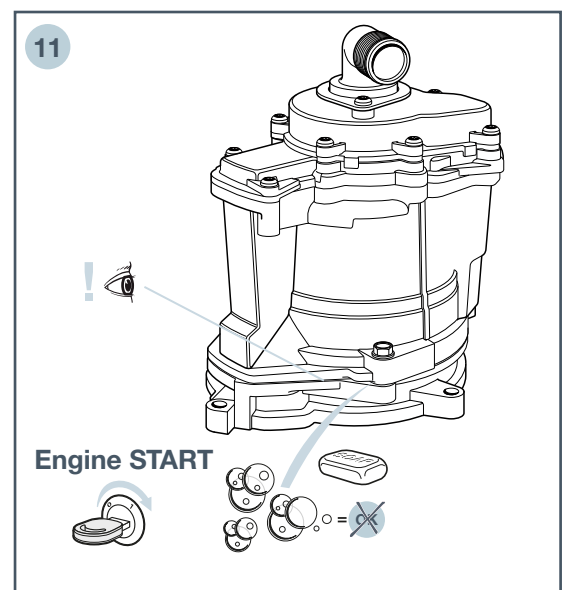

INFO

Installation instruction

febi
104961
106292

1 Engine STOP

For more technical information please visit: partsfinder.bilsteingroup.com

INFO

febi
104961
106292

For more technical information please visit: partsfinder.bilsteingroup.com