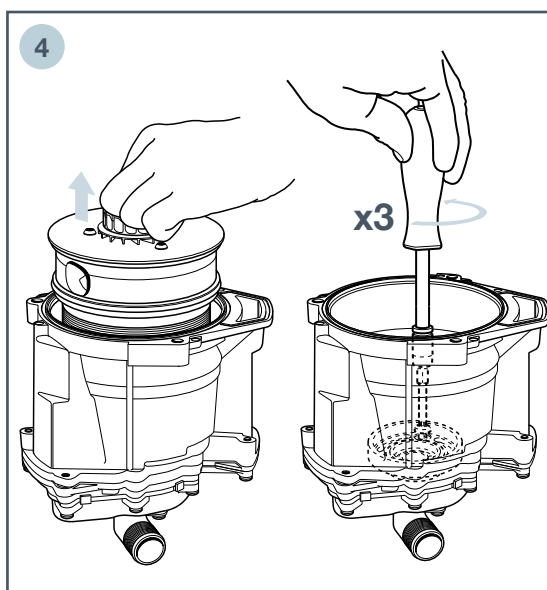

INFO

Installation instruction

febi
104961
106292

1 Engine STOP

For more technical information please visit: partsfinder.bilsteingroup.com

INFO

febi
104961
106292

For more technical information please visit: partsfinder.bilsteingroup.com