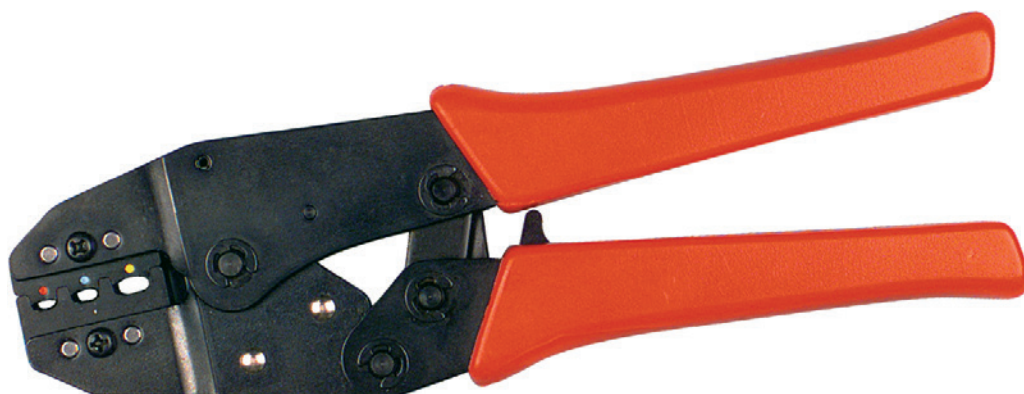

Squeeze Pliers

Shape: Tetragonal
Cross Section: 0,5 to 6 mm²
Operating Mode: Automatic
Plug Type: Shrink Connector
Info: Round Connector Sleeve for isolated contacts

Length mm		DU	Article no.
220		1	90942260