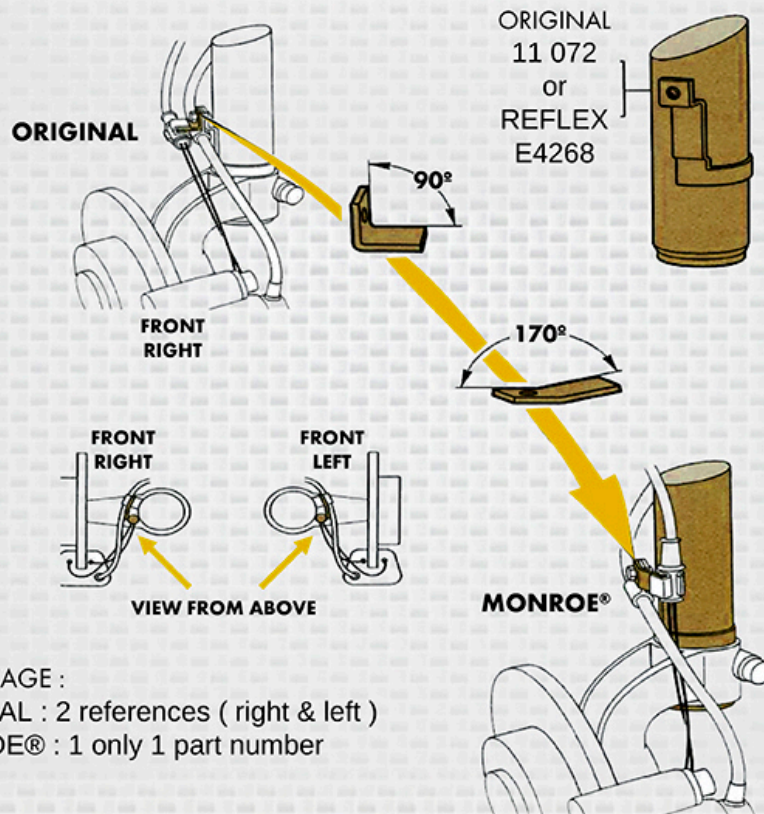

MODEL IDENTIFICATION

BMW

FI025EU

- To identify a BMW model, check the number printed on the body of the gas springs that support the engine hood.

E46 - FK

SECOND TYPE

Positioning of the brake disc wear indicator to avoid any chafing of the wheel rim.

ADVANTAGE :
ORIGINAL : 2 references (right & left)
MONROE® : 1 only 1 part number