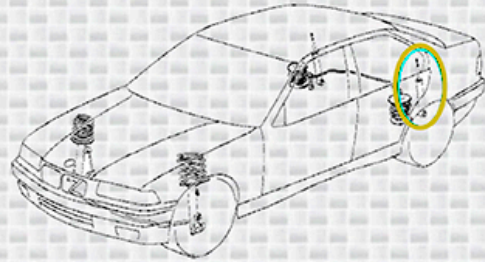

Rear mounting kit: MK121

BMW 3 Serie (E36)

FI122EU

Rear mounting kit : MK121

- BMW 3 Serie (E36) 4 doors except M3
- BMW 3 Serie (E36) Coupé except M3
- BMW 3 Serie (E36) Compact except M-Technik and 323ti
- BMW 3 Serie (E36) Touring
- BMW 3 Serie (E36) Cabrio except M3

- 12.90>3.98
- 10.91>3.99
- 93>01
- 94>99
- 93>99

- A - Parts supplied with the shock absorber
- B - Mounting Kit (MK121)
- C - Protection Kit (PK096 except Compact)
- D - original parts to be reused