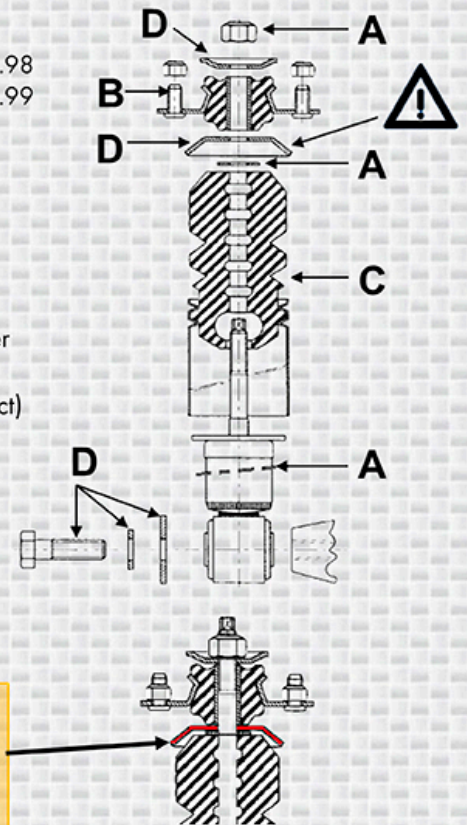

Rear mounting kit: MK121

BMW 3 Serie (E36)

FI122EU

Rear mounting kit : MK121

- BMW 3 Serie (E36) 4 doors except M3
- BMW 3 Serie (E36) Coupé except M3
- BMW 3 Serie (E36) Compact except M-Technik and 323ti
- BMW 3 Serie (E36) Touring
- BMW 3 Serie (E36) Cabrio except M3

- 12.90>3.98
- 10.91>3.99
- 93>01
- 94>99
- 93>99

- A - Parts supplied with the shock absorber
- B - Mounting Kit (MK121)
- C - Protection Kit (PK096 except Compact)
- D - original parts to be reused

Mounting Kit
ref. MK121

When refitting the rear shock absorbers, check the presence of the conical washer, forgetting that it causes the breakdown of the rubber

Ref OE : 33526762325