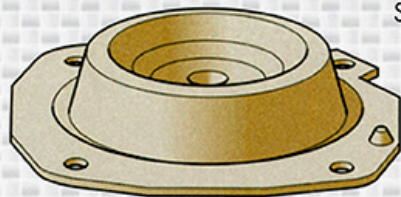

PRODUCT IDENTIFICATION

Mounting Kit Renault 21

FI061EU

MK022

Silent bloc:

MK023

Bearing:

Visualisation on vehicle: