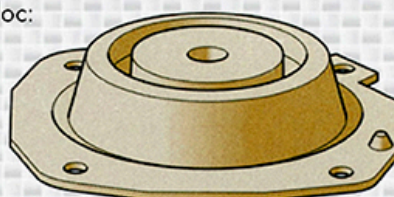

PRODUCT IDENTIFICATION

Mounting Kit Renault 21

FI061EU

MK022

Silent bloc:

MK023

Bearing:

Visualisation on vehicle: