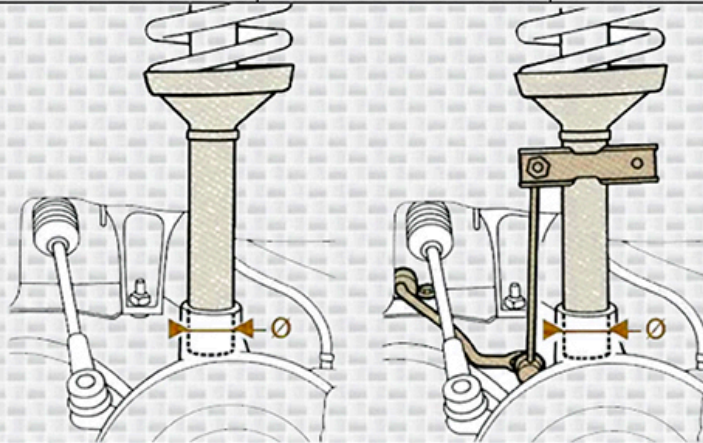

## PARTICULARITIES OF FRONT AXLE

Fiesta

FI030EU

FRONT AXLE. Without antiroll bar		FRONT AXLE. With antiroll bar		
89 >> 12.93	94 >>	DATE	89 >> 12.93	94 >>
44	45	∅	44	45
E4203	E4279	REFLEX		
11117	11195	ORIGINAL GAS	16118	16199
		ORIGINAL	11118	11196

TIGHTENING TORQUES daN.m			
	A	Top stem nut	4 to 5.2
	A	Bearing retaining nut	5.2 to 6.5
	A	Bolt of lower mounting bracket	8 to 9
	A	Top nut of Stabilizer bar bracket	4.1 to 5.8