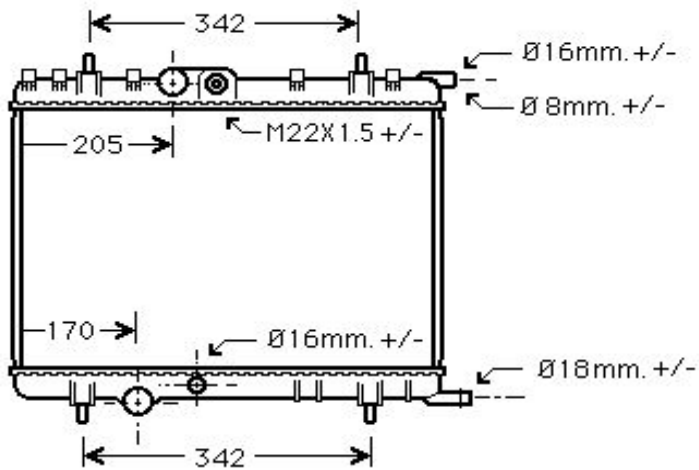

Drawing / picture

Dimensions: 380mm x 540mm

Accessories:

x1 to change overflow-pipe from 16mm to 8mm

x1 to close the thermocontact

x1 to close 16mm hole
x1 to close 18mm hole