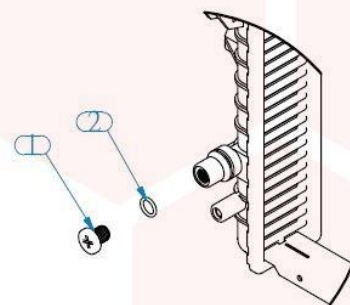

06002275

INSTALLATION INSTRUCTION

DETAIL "A" (1 : 3.5)

DPI-2594

DETAIL "B" (1 : 3.5)

DPI-2874

Item	Description	QTY
1	PLUG	1
2	O-RING	1

Installation Instruction :
Use correct car manufactured date to installation.