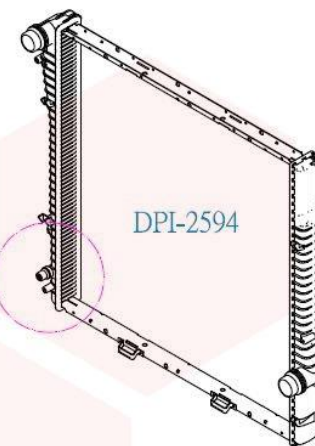

06002275

INSTALLATION INSTRUCTION

DETAIL "A" (1 : 3.5)

DPI-2594

DETAIL "B" (1 : 3.5)

DPI-2874

Item	Description	QTY
1	PLUG	1
2	O-RING	1

Installation Instruction :
Use correct car manufactured date to installation.