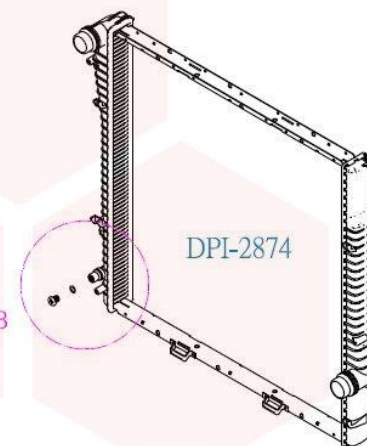

06002275

INSTALLATION INSTRUCTION

DETAIL "A" (1 : 3.5)

DPI-2594

DETAIL "B" (1 : 3.5)

DPI-2874

Item	Description	QTY
1	PLUG	1
2	O-RING	1

Installation Instruction :
Use correct car manufactured date to installation.