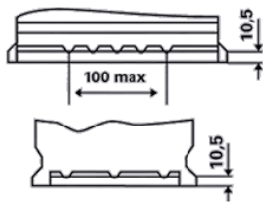

SILVER DYNAMIC

Key benefits

Engineered to the highest German standards

Patented PowerFrame® grid for reliable starting power, fast recharge and corrosion resistance

Meets all original criteria of the car manufacturer

For more information visit www.varta-automotive.com

ORDER INFORMATION

European Type No. (ETN):	574 402 075
Article Number:	574 402 075 316 2
Short Code:	E38
Barcode:	4016987119792
UK Code:	100
Packaging Unit:	1
Quantity per Pallet:	48

TECHNICAL INFORMATION

Voltage [V]:	12	Base Hold-down:	B13
Battery Capacity [Ah]:	74	Layout:	0
Cold Cranking Amps (CCA), EN [A]:	750	Terminal Types:	1
Length [mm]:	278	Case Size:	T6/LBN3
Width [mm]:	175	Weight filled (kg):	17,11
Height [mm]:	175		

B13

0