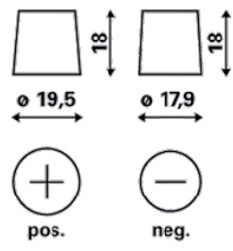

TECHNICAL INFORMATION

Voltage [V]:	12	Base Hold-down:	B13
Battery Capacity [Ah]:	74	Layout:	0
Cold Cranking Amps (CCA), EN [A]:	680	Terminal Types:	1
Length [mm]:	278	Case Size:	H6/LN3
Width [mm]:	175	Weight filled (kg):	17,87
Height [mm]:	190		

DRAWINGS

B13

0

1

pos.

neg.