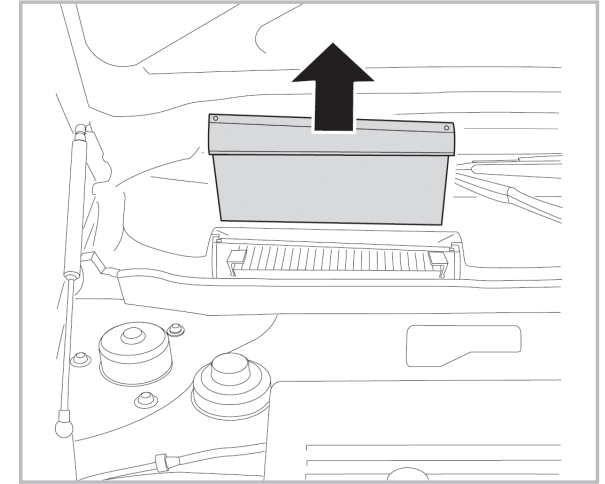

FOR  
**FORD** TRANSIT A/C+ (07/06 >)

**PROTECT**

combined with  
active carbon

**715747**  
FH380

**WANT TO  
KNOW MORE?**

[www.valeo-techassist.com](http://www.valeo-techassist.com)