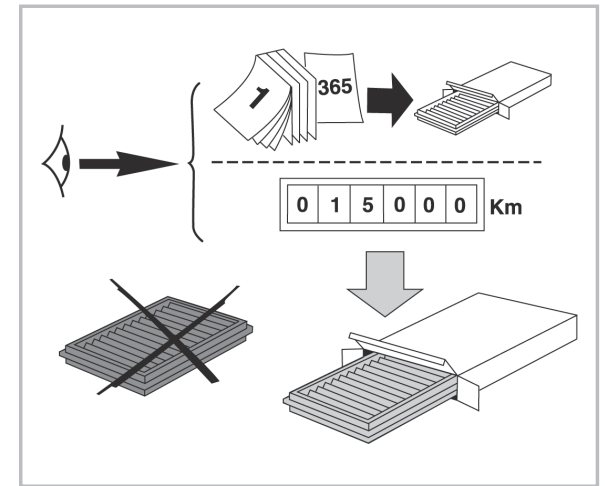

FOR  
**FORD** TRANSIT A/C+ (07/06 >)

**PROTECT**

combined with  
active carbon

**715747**  
FH380

**WANT TO  
KNOW MORE?**

[www.valeo-techassist.com](http://www.valeo-techassist.com)