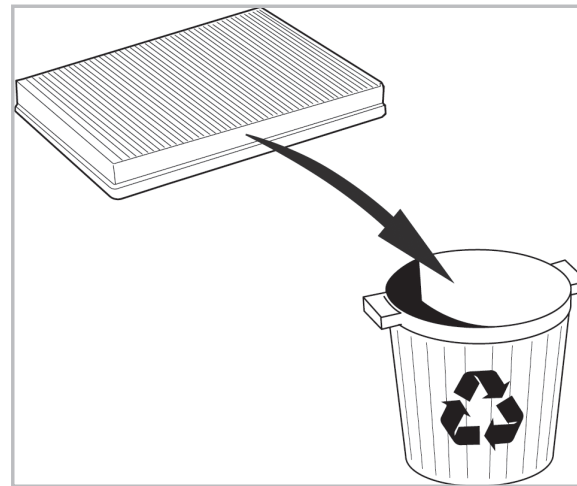

FOR  
**FORD** TRANSIT A/C+ (07/06 >)

**PROTECT**

combined with  
active carbon

**715747**  
FH380

**WANT TO  
KNOW MORE?**

[www.valeo-techassist.com](http://www.valeo-techassist.com)