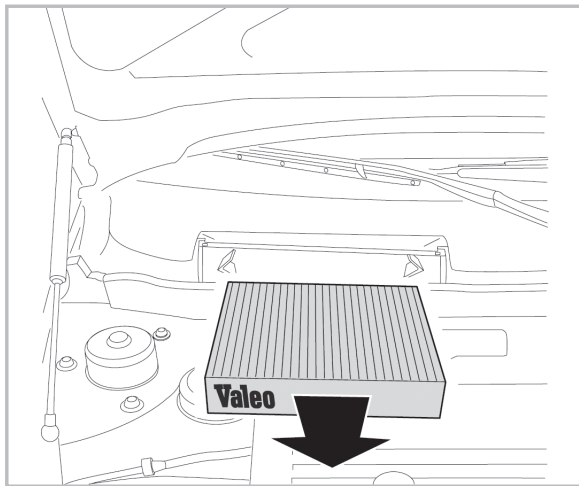

FOR  
**FORD** TRANSIT A/C+ (07/06 >)

**PROTECT**

combined with  
active carbon

**715747**  
FH380

**WANT TO  
KNOW MORE?**

[www.valeo-techassist.com](http://www.valeo-techassist.com)