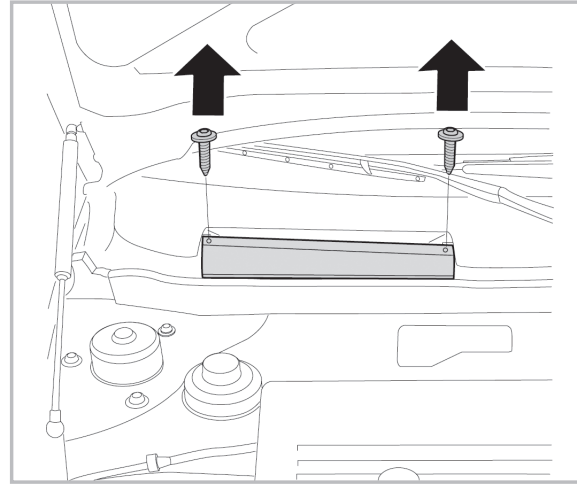

FOR  
**FORD** TRANSIT A/C+ (07/06 >)

**PROTECT**

combined with  
active carbon

**715747**  
FH380

**WANT TO  
KNOW MORE?**

[www.valeo-techassist.com](http://www.valeo-techassist.com)