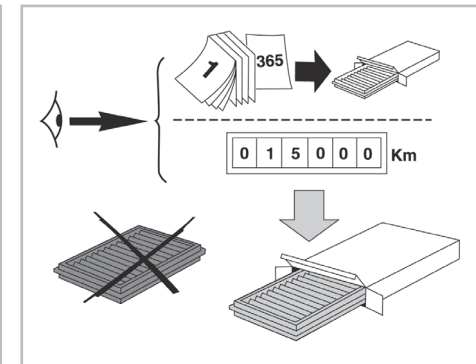

COMFORT

particle filter

FOR
HONDA

CR-Z A/C+ (06/10 >) / INSIGHT (HYBRID) A/C- (02/09 >) / CITY A/C+ (12/08 >) / JAZZ A/C+ (12/08 >)

715692

FH267

PA

WANT TO KNOW MORE?