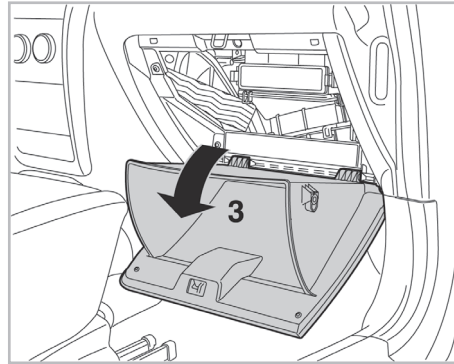

COMFORT

particle filter

FOR
HONDA

CR-Z A/C+ (06/10 >) / INSIGHT (HYBRID) A/C- (02/09 >) / CITY A/C+ (12/08 >) / JAZZ A/C+ (12/08 >)

715692

FH267

PA

WANT TO KNOW MORE?