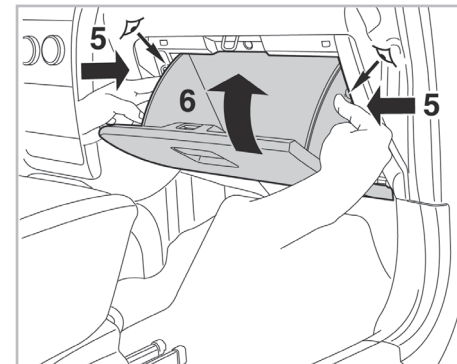

COMFORT

particle filter

FOR
HONDA

CR-Z A/C+ (06/10 >) / INSIGHT (HYBRID) A/C- (02/09 >) / CITY A/C+ (12/08 >) / JAZZ A/C+ (12/08 >)

715692

FH267

PA

WANT TO KNOW MORE?