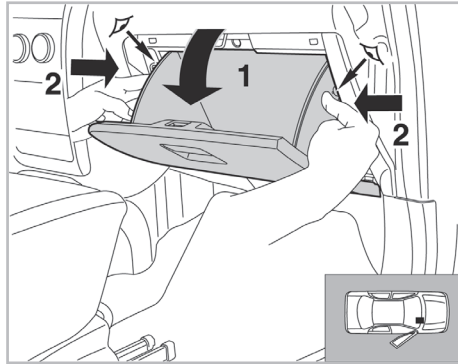

COMFORT

particle filter

FOR
HONDA

CR-Z A/C+ (06/10 >) / INSIGHT (HYBRID) A/C- (02/09 >) / CITY A/C+ (12/08 >) / JAZZ A/C+ (12/08 >)

715692

FH267

PA

WANT TO KNOW MORE?