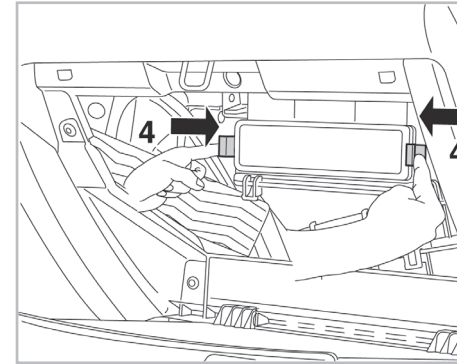

COMFORT

particle filter

FOR
HONDA

CR-Z A/C+ (06/10 >) / INSIGHT (HYBRID) A/C- (02/09 >) / CITY A/C+ (12/08 >) / JAZZ A/C+ (12/08 >)

715692

FH267

PA

WANT TO KNOW MORE?