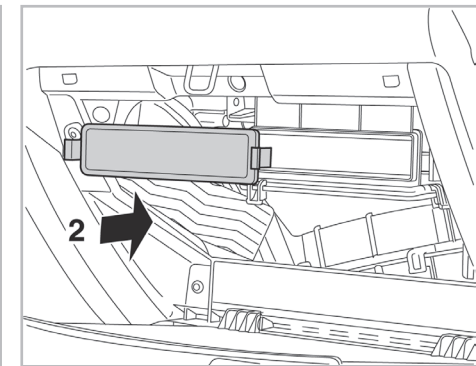

COMFORT

particle filter

FOR
HONDA

CR-Z A/C+ (06/10 >) / INSIGHT (HYBRID) A/C- (02/09 >) / CITY A/C+ (12/08 >) / JAZZ A/C+ (12/08 >)

715692

FH267

PA

WANT TO KNOW MORE?