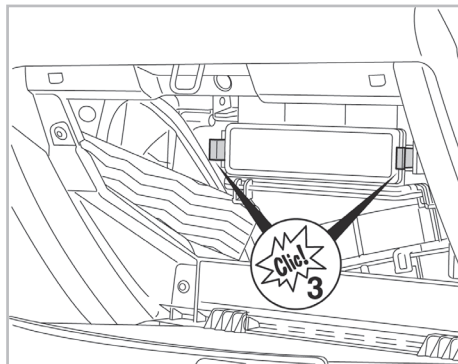

COMFORT

particle filter

FOR
HONDA

CR-Z A/C+ (06/10 >) / INSIGHT (HYBRID) A/C- (02/09 >) / CITY A/C+ (12/08 >) / JAZZ A/C+ (12/08 >)

715692

FH267

PA

WANT TO KNOW MORE?