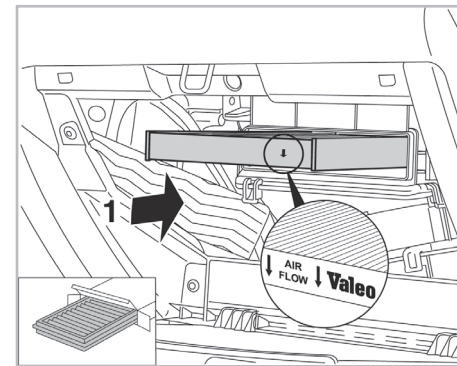

COMFORT

particle filter

FOR
HONDA

CR-Z A/C+ (06/10 >) / INSIGHT (HYBRID) A/C- (02/09 >) / CITY A/C+ (12/08 >) / JAZZ A/C+ (12/08 >)

715692

FH267

PA

WANT TO KNOW MORE?