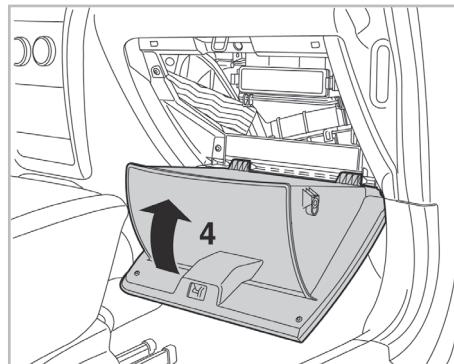

COMFORT

particle filter

FOR
HONDA

CR-Z A/C+ (06/10 >) / INSIGHT (HYBRID) A/C- (02/09 >) / CITY A/C+ (12/08 >) / JAZZ A/C+ (12/08 >)

715692

FH267

PA

WANT TO KNOW MORE?