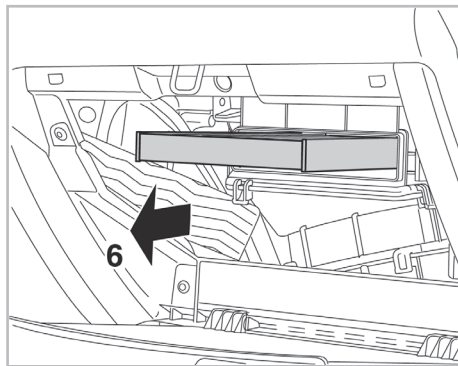

COMFORT

particle filter

FOR
HONDA

CR-Z A/C+ (06/10 >) / INSIGHT (HYBRID) A/C- (02/09 >) / CITY A/C+ (12/08 >) / JAZZ A/C+ (12/08 >)

715692

FH267

PA

WANT TO KNOW MORE?