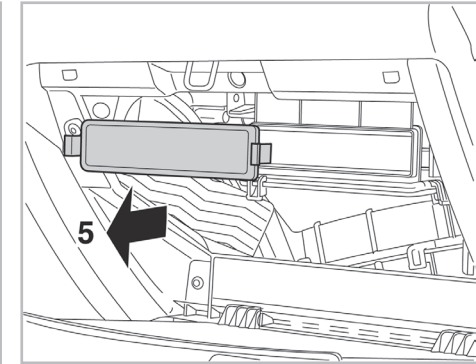

COMFORT

particle filter

FOR
HONDA

CR-Z A/C+ (06/10 >) / INSIGHT (HYBRID) A/C- (02/09 >) / CITY A/C+ (12/08 >) / JAZZ A/C+ (12/08 >)

715692

FH267

PA

WANT TO KNOW MORE?