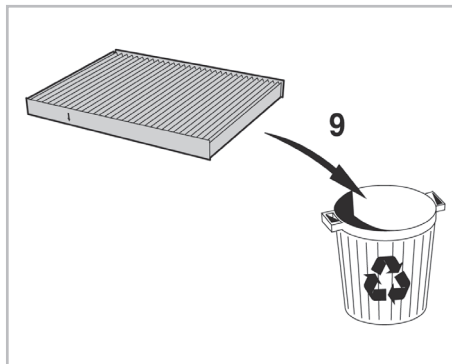

particle  
filter

FOR  
**HYUNDAI**      **I30 A/C+/- (08/07 >)**  
**KIA**              **CEE'D A/C+ (01/07 >)**

**715638**

FH159

PA

**WANT TO  
KNOW MORE?**

[www.valeo-techassist.com](http://www.valeo-techassist.com)