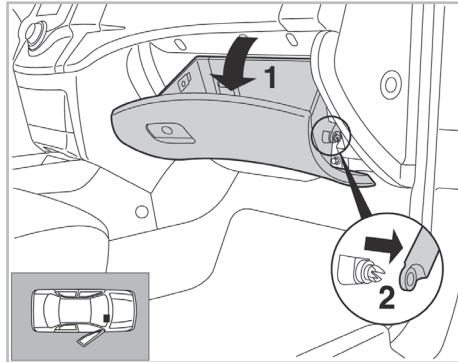

particle  
filter

FOR  
**HYUNDAI**      **I30 A/C+/- (08/07 >)**  
**KIA**              **CEE'D A/C+ (01/07 >)**

**715638**

FH159

PA

**WANT TO  
KNOW MORE?**

[www.valeo-techassist.com](http://www.valeo-techassist.com)