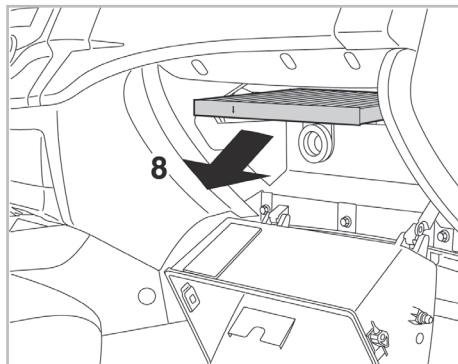

particle  
filter

FOR  
**HYUNDAI**      **I30 A/C+/- (08/07 >)**  
**KIA**              **CEE'D A/C+ (01/07 >)**

**715638**

FH159

PA

**WANT TO  
KNOW MORE?**

[www.valeo-techassist.com](http://www.valeo-techassist.com)