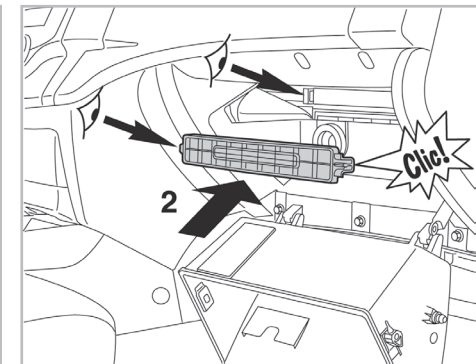

particle  
filter

FOR  
**HYUNDAI**      **I30 A/C+/- (08/07 >)**  
**KIA**              **CEE'D A/C+ (01/07 >)**

**715638**

FH159

PA

**WANT TO  
KNOW MORE?**

[www.valeo-techassist.com](http://www.valeo-techassist.com)