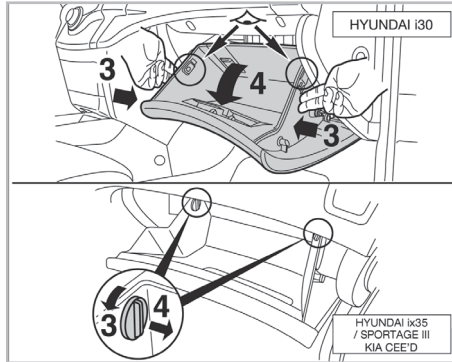

particle  
filter

FOR  
**HYUNDAI**      **I30 A/C+/- (08/07 >)**  
**KIA**              **CEE'D A/C+ (01/07 >)**

**715638**

FH159

PA

**WANT TO  
KNOW MORE?**

[www.valeo-techassist.com](http://www.valeo-techassist.com)