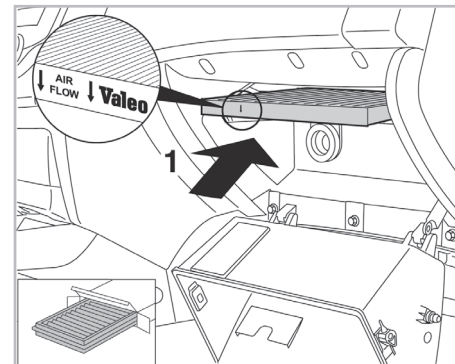

particle  
filter

FOR  
**HYUNDAI**      **I30 A/C+/- (08/07 >)**  
**KIA**              **CEE'D A/C+ (01/07 >)**

**715638**

FH159

PA

**WANT TO  
KNOW MORE?**

[www.valeo-techassist.com](http://www.valeo-techassist.com)