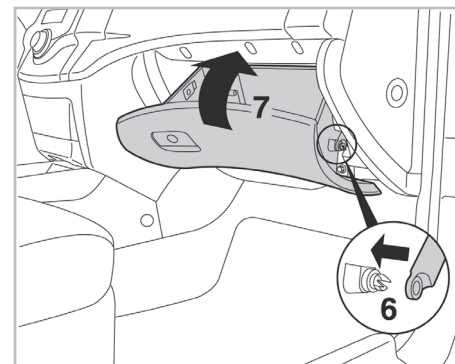

particle  
filter

FOR  
**HYUNDAI**      **I30 A/C+/- (08/07 >)**  
**KIA**              **CEE'D A/C+ (01/07 >)**

**715638**

FH159

PA

**WANT TO  
KNOW MORE?**

[www.valeo-techassist.com](http://www.valeo-techassist.com)