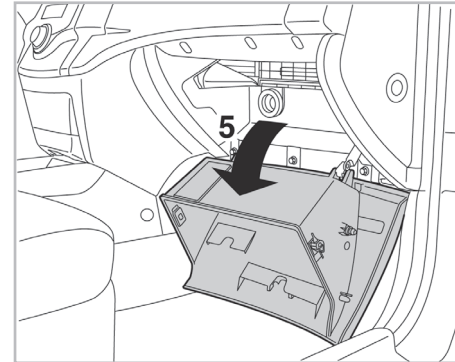

particle  
filter

FOR  
**HYUNDAI**      **I30 A/C+/- (08/07 >)**  
**KIA**              **CEE'D A/C+ (01/07 >)**

**715638**

FH159

PA

**WANT TO  
KNOW MORE?**

[www.valeo-techassist.com](http://www.valeo-techassist.com)