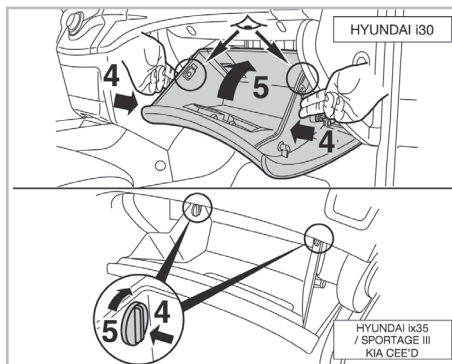

particle  
filter

FOR  
**HYUNDAI**      **I30 A/C+/- (08/07 >)**  
**KIA**              **CEE'D A/C+ (01/07 >)**

**715638**

FH159

PA

**WANT TO  
KNOW MORE?**

[www.valeo-techassist.com](http://www.valeo-techassist.com)