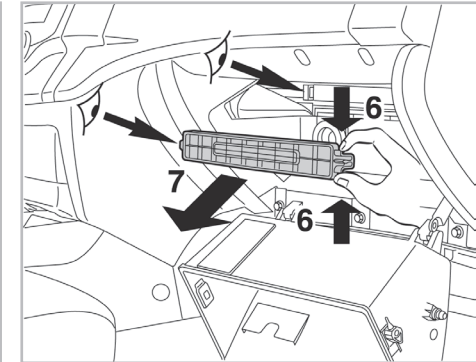

particle  
filter

FOR  
**HYUNDAI**      **I30 A/C+/- (08/07 >)**  
**KIA**              **CEE'D A/C+ (01/07 >)**

**715638**

FH159

PA

**WANT TO  
KNOW MORE?**

[www.valeo-techassist.com](http://www.valeo-techassist.com)