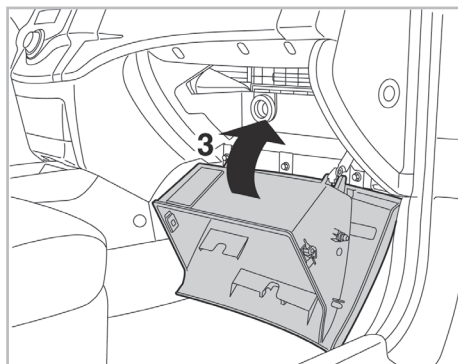

particle  
filter

FOR  
**HYUNDAI**      **I30 A/C+/- (08/07 >)**  
**KIA**              **CEE'D A/C+ (01/07 >)**

**715638**

FH159

PA

**WANT TO  
KNOW MORE?**

[www.valeo-techassist.com](http://www.valeo-techassist.com)