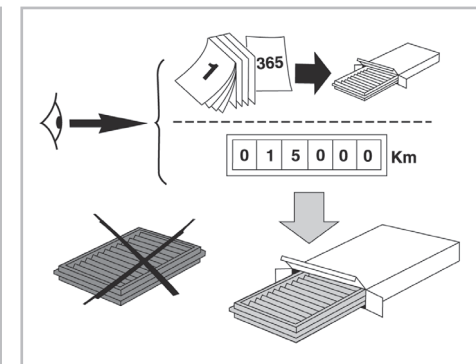

particle  
filter

FOR  
**HYUNDAI**      **I30 A/C+/- (08/07 >)**  
**KIA**              **CEE'D A/C+ (01/07 >)**

**715638**

FH159

PA

**WANT TO  
KNOW MORE?**

[www.valeo-techassist.com](http://www.valeo-techassist.com)