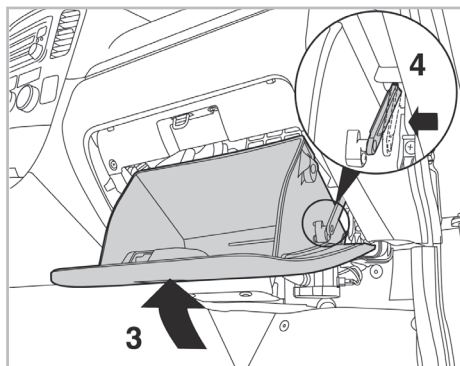

particle  
filter

FOR  
**SUZUKI**

GRAND VITARA III A/C+ (10/05 >)

**715609**

FH288

PA

WANT TO  
KNOW MORE?

[www.valeo-techassist.com](http://www.valeo-techassist.com)