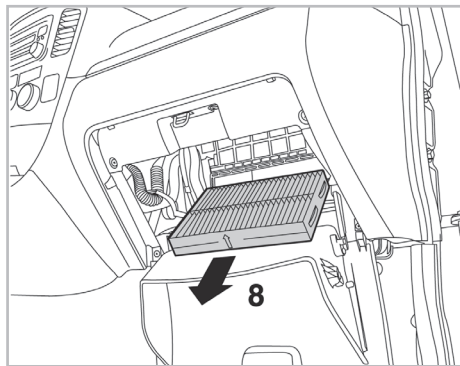

particle  
filter

FOR  
**SUZUKI**

GRAND VITARA III A/C+ (10/05 >)

**715609**

FH288

PA

WANT TO  
KNOW MORE?

[www.valeo-techassist.com](http://www.valeo-techassist.com)