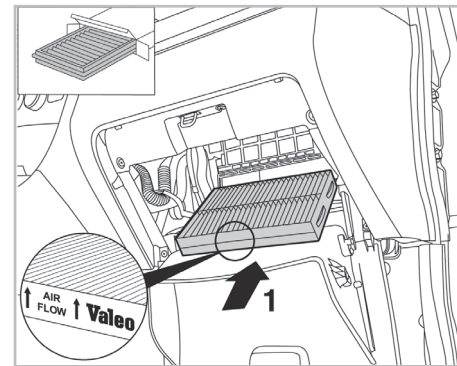

particle  
filter

FOR  
**SUZUKI**

GRAND VITARA III A/C+ (10/05 >)

**715609**

FH288

PA

WANT TO  
KNOW MORE?

[www.valeo-techassist.com](http://www.valeo-techassist.com)