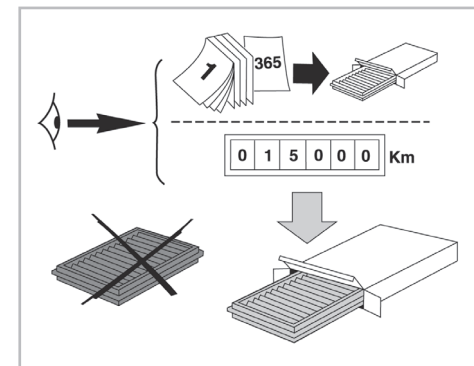

particle  
filter

FOR  
**SUZUKI**

GRAND VITARA III A/C+ (10/05 >)

**715609**

FH288

PA

WANT TO  
KNOW MORE?

[www.valeo-techassist.com](http://www.valeo-techassist.com)