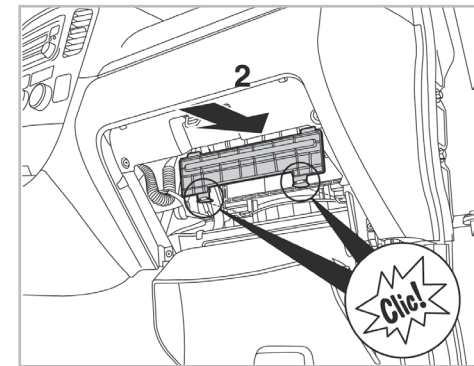

particle  
filter

FOR  
**SUZUKI**

GRAND VITARA III A/C+ (10/05 >)

**715609**

FH288

PA

WANT TO  
KNOW MORE?

[www.valeo-techassist.com](http://www.valeo-techassist.com)