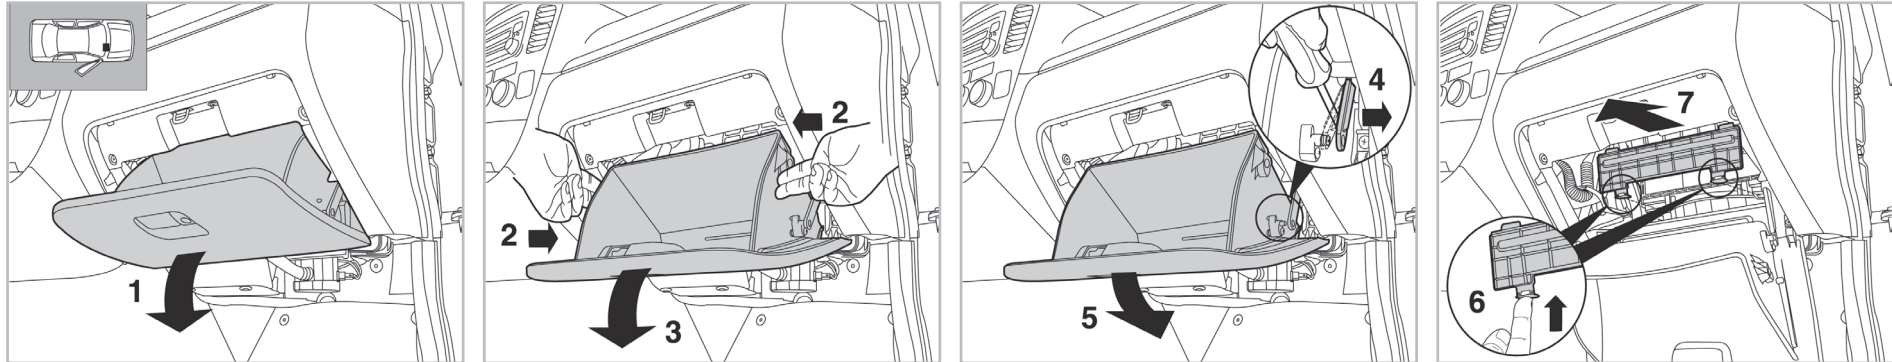

particle  
filter

FOR  
**SUZUKI**

GRAND VITARA III A/C+ (10/05 >)

**715609**

FH288

PA

WANT TO  
KNOW MORE?

[www.valeo-techassist.com](http://www.valeo-techassist.com)