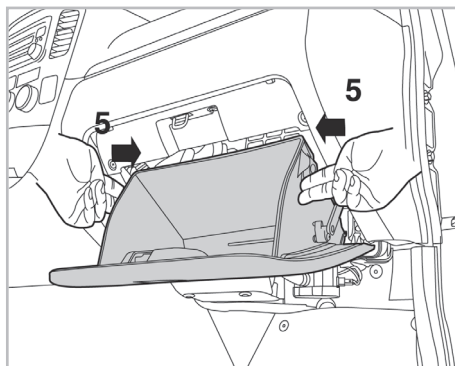

particle  
filter

FOR  
**SUZUKI**

GRAND VITARA III A/C+ (10/05 >)

**715609**

FH288

PA

WANT TO  
KNOW MORE?

[www.valeo-techassist.com](http://www.valeo-techassist.com)