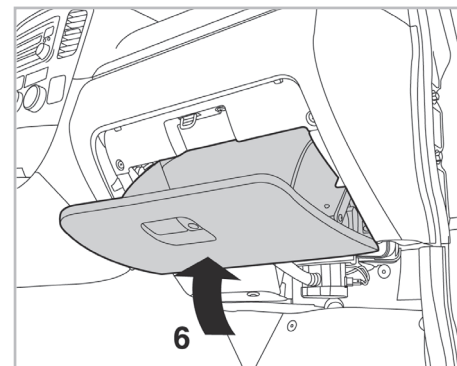

particle  
filter

FOR  
**SUZUKI**

GRAND VITARA III A/C+ (10/05 >)

**715609**

FH288

PA

WANT TO  
KNOW MORE?

[www.valeo-techassist.com](http://www.valeo-techassist.com)