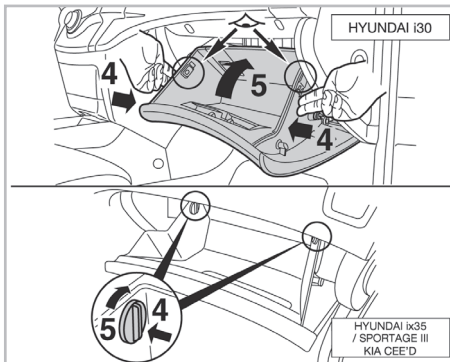

particle
filter

FOR
HYUNDAI

ACCENT III A/C+ (07/06 >) / ELANTRA A/C+ (11/06 >) / CEE'D II A/C+/- (05/12 >)

715592

FH153

PA

WANT TO
KNOW MORE?

www.valeo-techassist.com