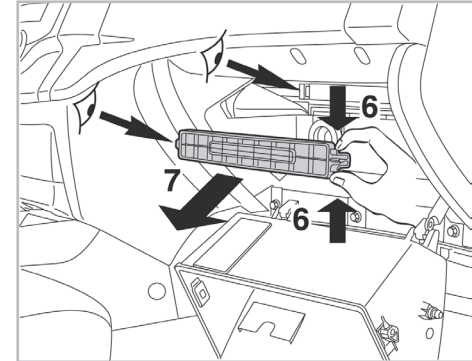

particle
filter

FOR
HYUNDAI

ACCENT III A/C+ (07/06 >) / ELANTRA A/C+ (11/06 >) / CEE'D II A/C+/- (05/12 >)

715592

FH153

PA

WANT TO
KNOW MORE?

www.valeo-techassist.com