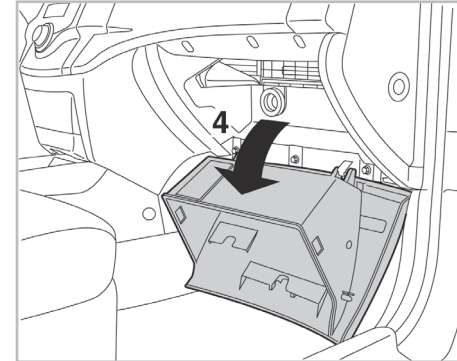

COMFORT

particle filter

FOR KIA

CARENS IV A/C+ (03/13 >)

715592

FH153

PA

WANT TO KNOW MORE?