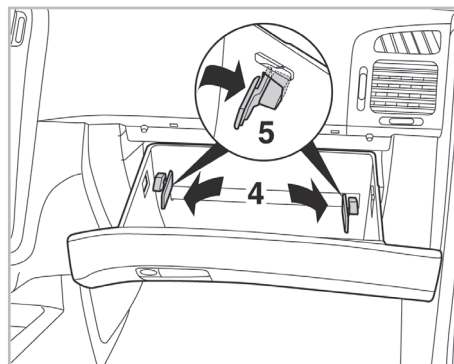

COMFORT

particle filter

FOR KIA

CARENS IV A/C+ (03/13 >)

715592

FH153

PA

WANT TO KNOW MORE?