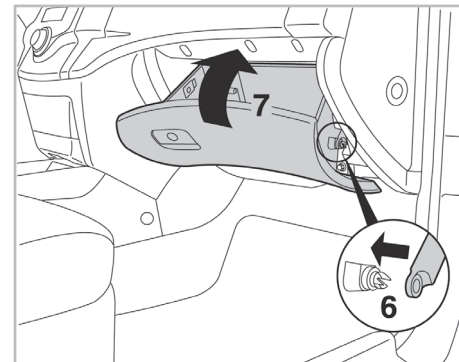

particle
filter

FOR
HYUNDAI

ACCENT III A/C+ (07/06 >) / ELANTRA A/C+ (11/06 >) / CEE'D II A/C+/- (05/12 >)

715592

FH153

PA

WANT TO
KNOW MORE?

www.valeo-techassist.com