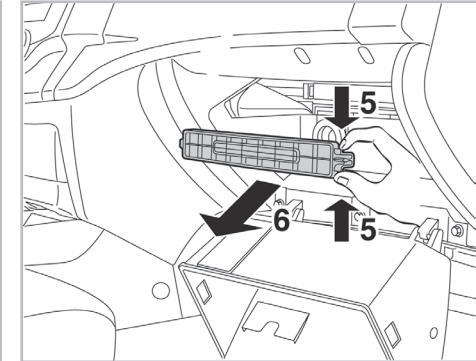

COMFORT

particle filter

FOR KIA

CARENS IV A/C+ (03/13 >)

715592

FH153

PA

WANT TO KNOW MORE?