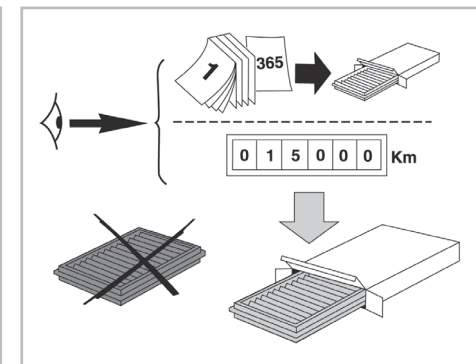

COMFORT

particle filter

FOR KIA

CARENS IV A/C+ (03/13 >)

715592

FH153

PA

WANT TO KNOW MORE?