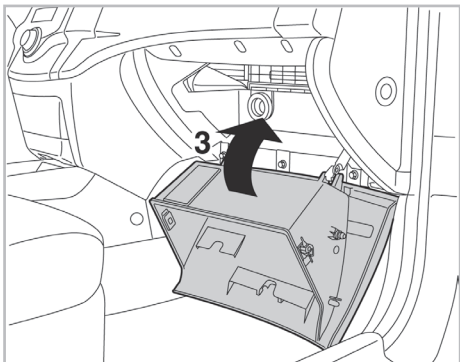

particle
filter

FOR
HYUNDAI

ACCENT III A/C+ (07/06 >) / ELANTRA A/C+ (11/06 >) / CEE'D II A/C+/- (05/12 >)

715592

FH153

PA

WANT TO
KNOW MORE?

www.valeo-techassist.com