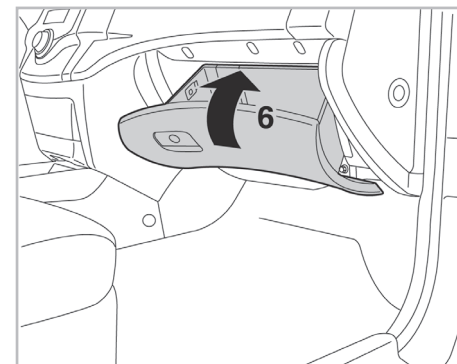

COMFORT

particle filter

FOR KIA

CARENS IV A/C+ (03/13 >)

715592

FH153

PA

WANT TO KNOW MORE?