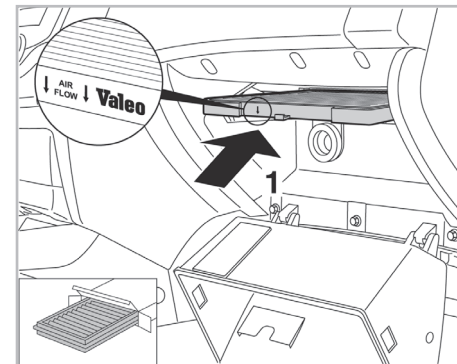

COMFORT

particle filter

FOR KIA

CARENS IV A/C+ (03/13 >)

715592

FH153

PA

WANT TO KNOW MORE?