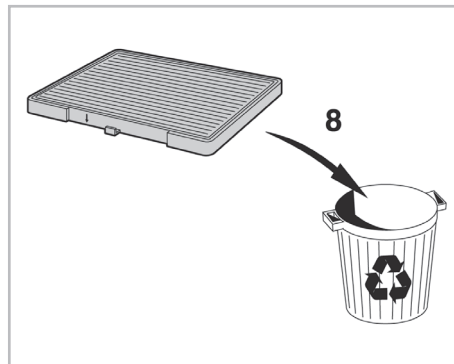

COMFORT

particle filter

FOR KIA

CARENS IV A/C+ (03/13 >)

715592

FH153

PA

WANT TO KNOW MORE?