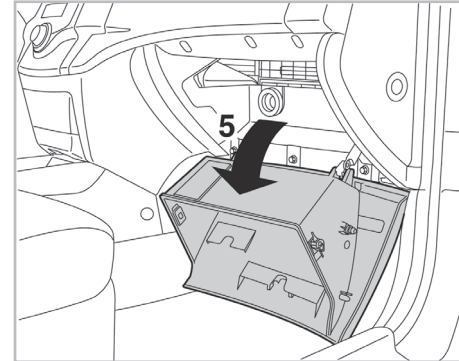

particle
filter

FOR
HYUNDAI

ACCENT III A/C+ (07/06 >) / ELANTRA A/C+ (11/06 >) / CEE'D II A/C+/- (05/12 >)

715592

FH153

PA

WANT TO
KNOW MORE?

www.valeo-techassist.com