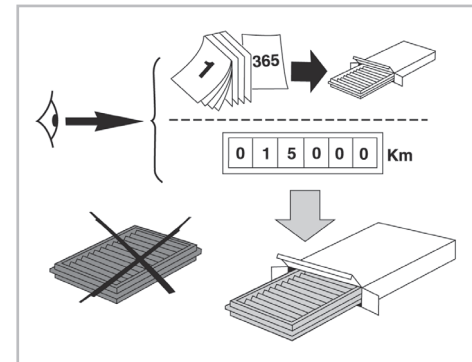

particle
filter

FOR
HYUNDAI

ACCENT III A/C+ (07/06 >) / ELANTRA A/C+ (11/06 >) / CEE'D II A/C+/- (05/12 >)

715592

FH153

PA

WANT TO
KNOW MORE?

www.valeo-techassist.com