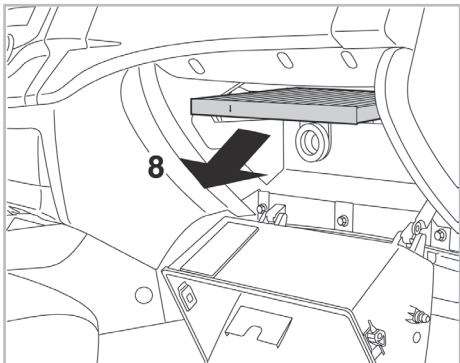

particle
filter

FOR
HYUNDAI

ACCENT III A/C+ (07/06 >) / ELANTRA A/C+ (11/06 >) / CEE'D II A/C+/- (05/12 >)

715592

FH153

PA

WANT TO
KNOW MORE?

www.valeo-techassist.com