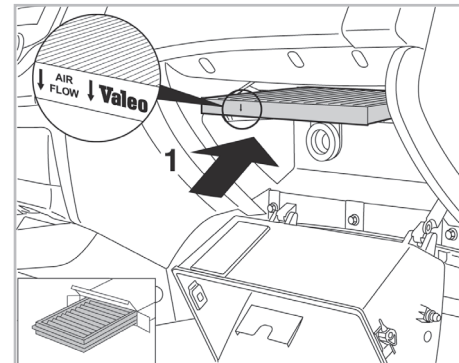

particle
filter

FOR
HYUNDAI

ACCENT III A/C+ (07/06 >) / ELANTRA A/C+ (11/06 >) / CEE'D II A/C+/- (05/12 >)

715592

FH153

PA

WANT TO
KNOW MORE?

www.valeo-techassist.com