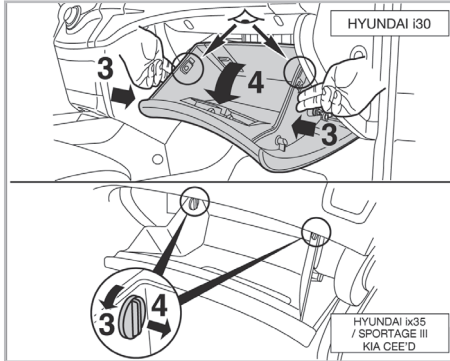

particle
filter

FOR
HYUNDAI

ACCENT III A/C+ (07/06 >) / ELANTRA A/C+ (11/06 >) / CEE'D II A/C+/- (05/12 >)

715592

FH153

PA

WANT TO
KNOW MORE?

www.valeo-techassist.com