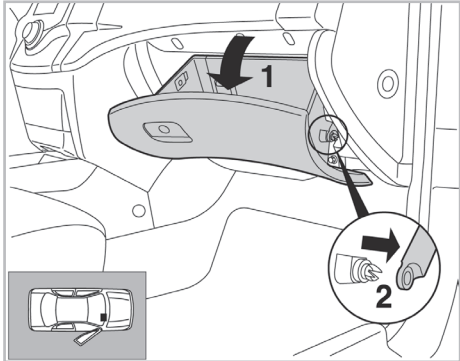

particle
filter

FOR
HYUNDAI

ACCENT III A/C+ (07/06 >) / ELANTRA A/C+ (11/06 >) / CEE'D II A/C+/- (05/12 >)

715592

FH153

PA

WANT TO
KNOW MORE?

www.valeo-techassist.com