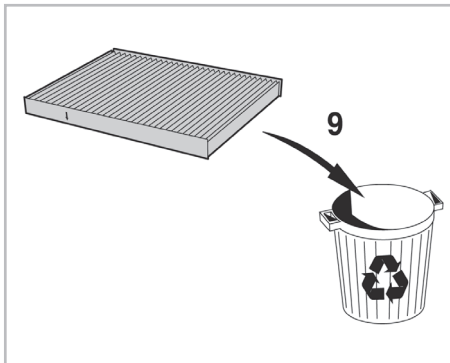

particle
filter

FOR
HYUNDAI

ACCENT III A/C+ (07/06 >) / ELANTRA A/C+ (11/06 >) / CEE'D II A/C+/- (05/12 >)

715592

FH153

PA

WANT TO
KNOW MORE?

www.valeo-techassist.com