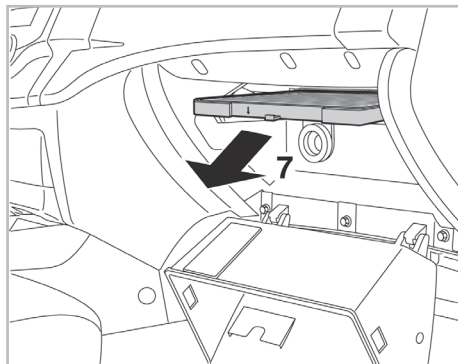

COMFORT

particle filter

FOR KIA

CARENS IV A/C+ (03/13 >)

715592

FH153

PA

WANT TO KNOW MORE?