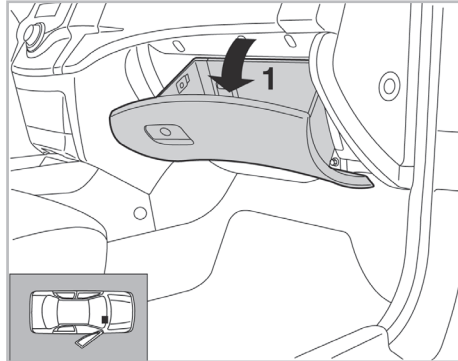

COMFORT

particle filter

FOR KIA

CARENS IV A/C+ (03/13 >)

715592

FH153

PA

WANT TO KNOW MORE?