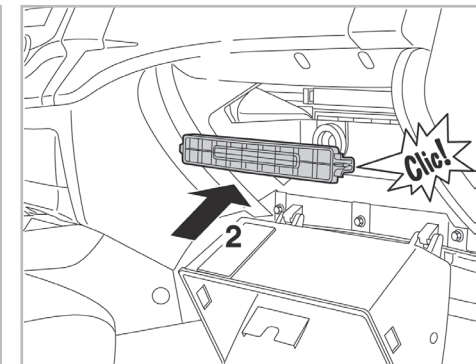

COMFORT

particle filter

FOR KIA

CARENS IV A/C+ (03/13 >)

715592

FH153

PA

WANT TO KNOW MORE?