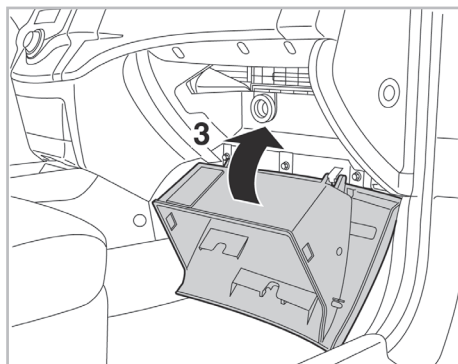

COMFORT

particle filter

FOR KIA

CARENS IV A/C+ (03/13 >)

715592

FH153

PA

WANT TO KNOW MORE?