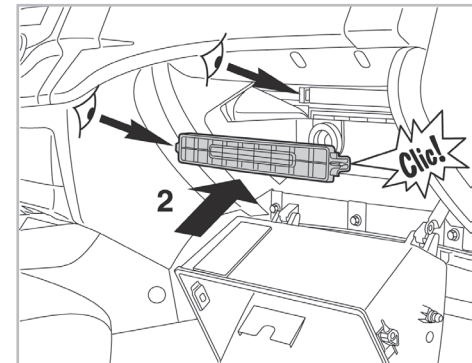

particle
filter

FOR
HYUNDAI

ACCENT III A/C+ (07/06 >) / ELANTRA A/C+ (11/06 >) / CEE'D II A/C+/- (05/12 >)

715592

FH153

PA

WANT TO
KNOW MORE?

www.valeo-techassist.com