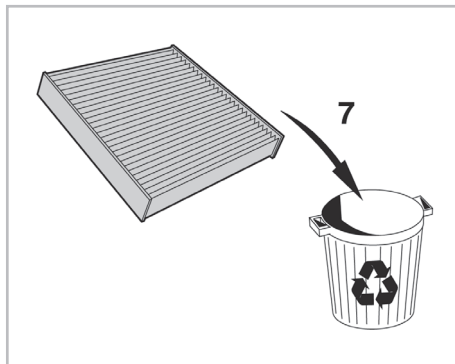

PROTECT

combined with active carbon

FOR
DODGE
JEEP
LANCIA

CALIBER A/C+/- (07/06 >) / **JOURNEY** A/C+ (06/08 >)
COMPASS A/C+/- (09/06 >) / **PATRIOT** A/C+/- (09/06 >)
FLAVIA A/C+/- (06/12 >)

715537

FH247

CA