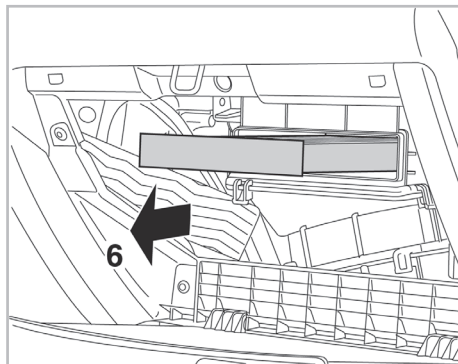

PROTECT

combined with active carbon

FOR
DODGE
JEEP
LANCIA

CALIBER A/C+/- (07/06 >) / **JOURNEY** A/C+ (06/08 >)
COMPASS A/C+/- (09/06 >) / **PATRIOT** A/C+/- (09/06 >)
FLAVIA A/C+/- (06/12 >)

715537

FH247

CA