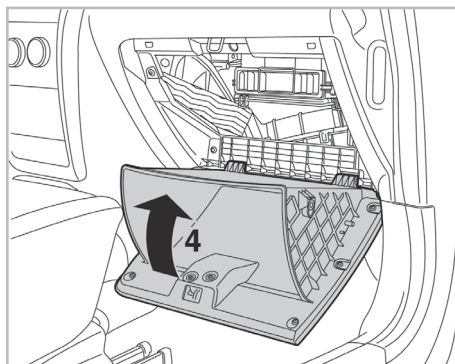

PROTECT

combined with active carbon

FOR
DODGE
JEEP
LANCIA

CALIBER A/C+/- (07/06 >) / **JOURNEY** A/C+ (06/08 >)
COMPASS A/C+/- (09/06 >) / **PATRIOT** A/C+/- (09/06 >)
FLAVIA A/C+/- (06/12 >)

715537

FH247

CA