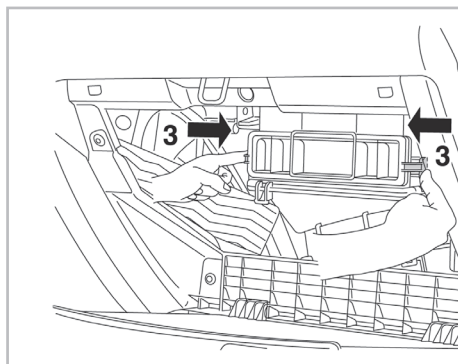

PROTECT

combined with active carbon

FOR
DODGE
JEEP
LANCIA

CALIBER A/C+/- (07/06 >) / **JOURNEY** A/C+ (06/08 >)
COMPASS A/C+/- (09/06 >) / **PATRIOT** A/C+/- (09/06 >)
FLAVIA A/C+/- (06/12 >)

715537

FH247

CA