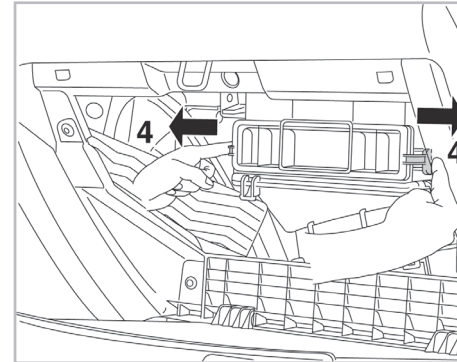

PROTECT

combined with active carbon

FOR
DODGE
JEEP
LANCIA

CALIBER A/C+/- (07/06 >) / **JOURNEY** A/C+ (06/08 >)
COMPASS A/C+/- (09/06 >) / **PATRIOT** A/C+/- (09/06 >)
FLAVIA A/C+/- (06/12 >)

715537

FH247

CA