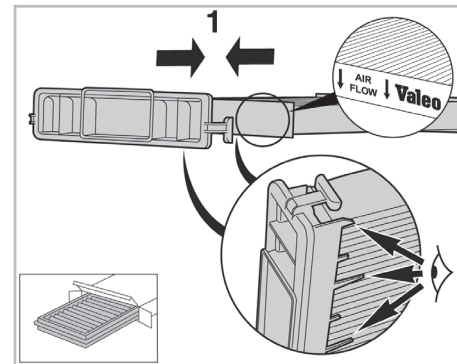

PROTECT

combined with active carbon

FOR
DODGE
JEEP
LANCIA

CALIBER A/C+/- (07/06 >) / **JOURNEY** A/C+ (06/08 >)
COMPASS A/C+/- (09/06 >) / **PATRIOT** A/C+/- (09/06 >)
FLAVIA A/C+/- (06/12 >)

715537

FH247

CA