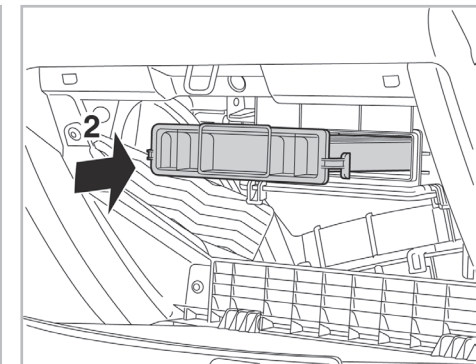

PROTECT

combined with active carbon

FOR
DODGE
JEEP
LANCIA

CALIBER A/C+/- (07/06 >) / **JOURNEY** A/C+ (06/08 >)
COMPASS A/C+/- (09/06 >) / **PATRIOT** A/C+/- (09/06 >)
FLAVIA A/C+/- (06/12 >)

715537

FH247

CA