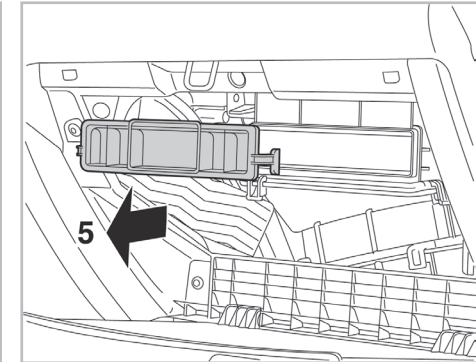

PROTECT

combined with active carbon

FOR
DODGE
JEEP
LANCIA

CALIBER A/C+/- (07/06 >) / **JOURNEY** A/C+ (06/08 >)
COMPASS A/C+/- (09/06 >) / **PATRIOT** A/C+/- (09/06 >)
FLAVIA A/C+/- (06/12 >)

715537

FH247

CA