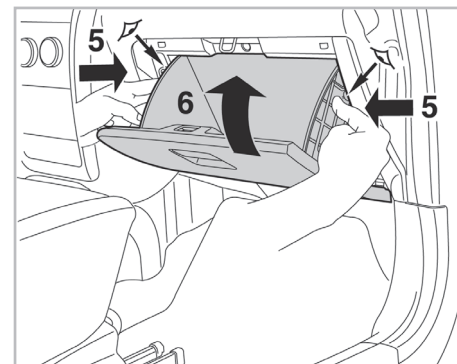

PROTECT

combined with active carbon

FOR
DODGE
JEEP
LANCIA

CALIBER A/C+/- (07/06 >) / **JOURNEY** A/C+ (06/08 >)
COMPASS A/C+/- (09/06 >) / **PATRIOT** A/C+/- (09/06 >)
FLAVIA A/C+/- (06/12 >)

715537

FH247

CA