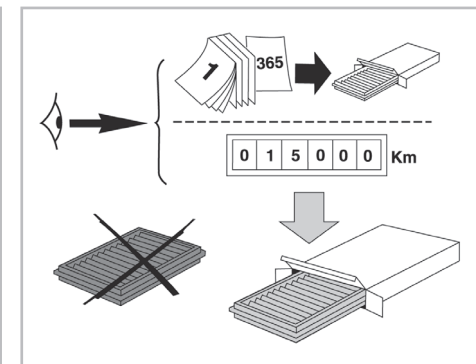

PROTECT

combined with active carbon

FOR
DODGE
JEEP
LANCIA

CALIBER A/C+/- (07/06 >) / **JOURNEY** A/C+ (06/08 >)
COMPASS A/C+/- (09/06 >) / **PATRIOT** A/C+/- (09/06 >)
FLAVIA A/C+/- (06/12 >)

715537

FH247

CA