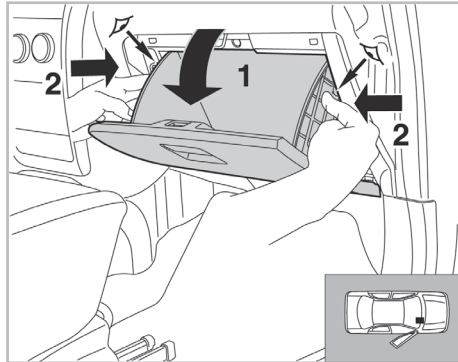

PROTECT

combined with active carbon

FOR
DODGE
JEEP
LANCIA

CALIBER A/C+/- (07/06 >) / **JOURNEY** A/C+ (06/08 >)
COMPASS A/C+/- (09/06 >) / **PATRIOT** A/C+/- (09/06 >)
FLAVIA A/C+/- (06/12 >)

715537

FH247

CA