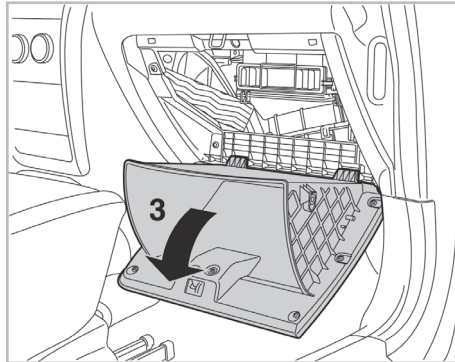

PROTECT

combined with active carbon

FOR
DODGE
JEEP
LANCIA

CALIBER A/C+/- (07/06 >) / **JOURNEY** A/C+ (06/08 >)
COMPASS A/C+/- (09/06 >) / **PATRIOT** A/C+/- (09/06 >)
FLAVIA A/C+/- (06/12 >)

715537

FH247

CA