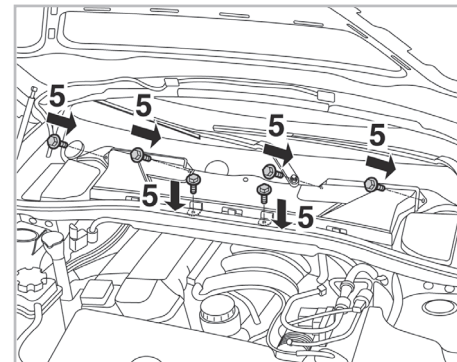

COMFORT

particle filter

FOR
BMW

SERIES 1 (E87) A/C+ (09/04 >) / SERIES 3 (E90/91/92) A/C+/- / X1 (E84) (10/09 >)

715502

FH602

PA

WANT TO
KNOW MORE?