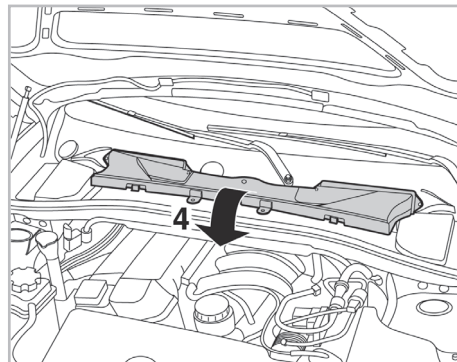

COMFORT

particle filter

FOR
BMW

SERIES 1 (E87) A/C+ (09/04 >) / SERIES 3 (E90/91/92) A/C+/- / X1 (E84) (10/09 >)

715502

FH602

PA

WANT TO
KNOW MORE?