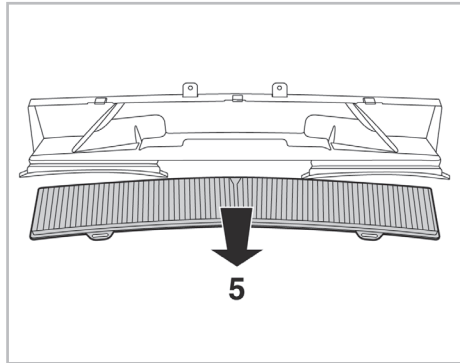

COMFORT

particle filter

FOR
BMW

SERIES 1 (E87) A/C+ (09/04 >) / SERIES 3 (E90/91/92) A/C+/- / X1 (E84) (10/09 >)

715502

FH602

PA

WANT TO
KNOW MORE?