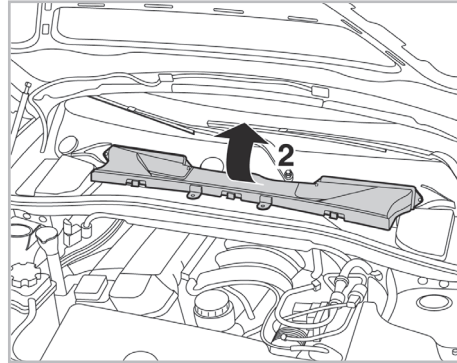

COMFORT

particle filter

FOR
BMW

SERIES 1 (E87) A/C+ (09/04 >) / SERIES 3 (E90/91/92) A/C+/- / X1 (E84) (10/09 >)

715502

FH602

PA

WANT TO
KNOW MORE?