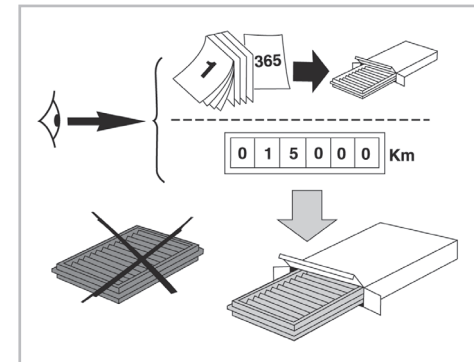

COMFORT

particle filter

FOR
BMW

SERIES 1 (E87) A/C+ (09/04 >) / SERIES 3 (E90/91/92) A/C+/- / X1 (E84) (10/09 >)

715502

FH602

PA

WANT TO
KNOW MORE?