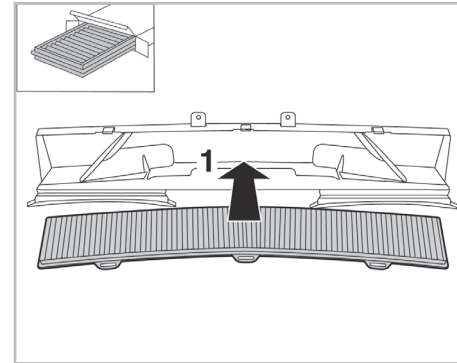

COMFORT

particle filter

FOR
BMW

SERIES 1 (E87) A/C+ (09/04 >) / SERIES 3 (E90/91/92) A/C+/- / X1 (E84) (10/09 >)

715502

FH602

PA

WANT TO
KNOW MORE?