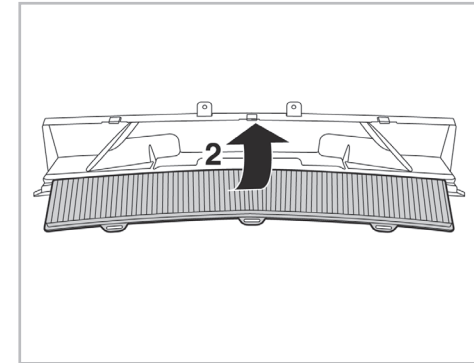

COMFORT

particle filter

FOR
BMW

SERIES 1 (E87) A/C+ (09/04 >) / SERIES 3 (E90/91/92) A/C+/- / X1 (E84) (10/09 >)

715502

FH602

PA

WANT TO
KNOW MORE?