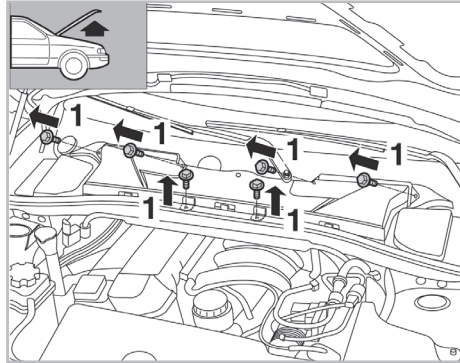

COMFORT

particle filter

FOR
BMW

SERIES 1 (E87) A/C+ (09/04 >) / SERIES 3 (E90/91/92) A/C+/- / X1 (E84) (10/09 >)

715502

FH602

PA

WANT TO
KNOW MORE?