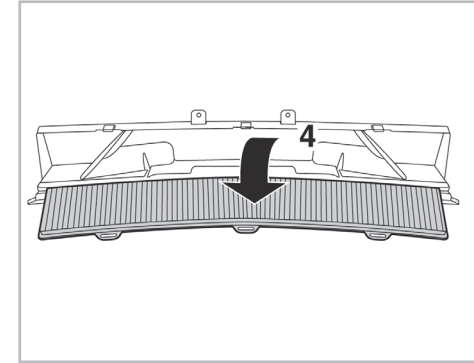

COMFORT

particle filter

FOR
BMW

SERIES 1 (E87) A/C+ (09/04 >) / SERIES 3 (E90/91/92) A/C+/- / X1 (E84) (10/09 >)

715502

FH602

PA

WANT TO
KNOW MORE?