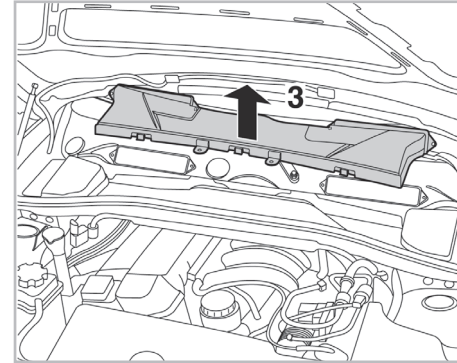

COMFORT

particle filter

FOR
BMW

SERIES 1 (E87) A/C+ (09/04 >) / SERIES 3 (E90/91/92) A/C+/- / X1 (E84) (10/09 >)

715502

FH602

PA

WANT TO
KNOW MORE?