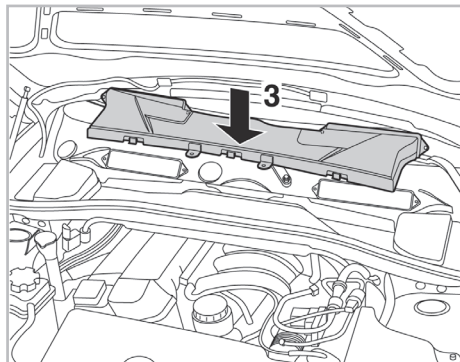

COMFORT

particle filter

FOR
BMW

SERIES 1 (E87) A/C+ (09/04 >) / SERIES 3 (E90/91/92) A/C+/- / X1 (E84) (10/09 >)

715502

FH602

PA

WANT TO
KNOW MORE?