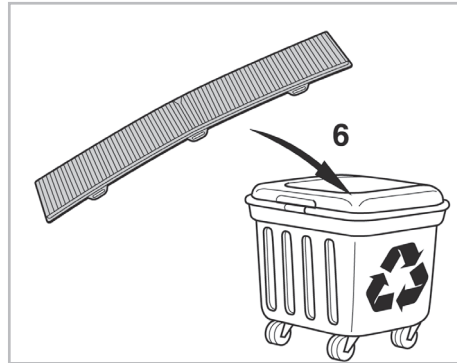

COMFORT

particle filter

FOR
BMW

SERIES 1 (E87) A/C+ (09/04 >) / SERIES 3 (E90/91/92) A/C+/- / X1 (E84) (10/09 >)

715502

FH602

PA

WANT TO
KNOW MORE?