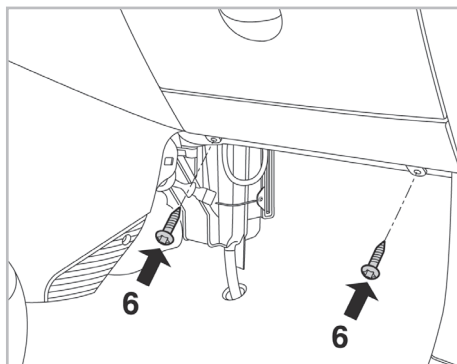

particle
filter

FOR
FIAT
FORD
LANCIA

PANDA A/C+/- (09/03 >)
KA A/C+/- (12/08 >)
YPSILON (06/11 >)

698866

FH114

PA

WANT TO
KNOW MORE?

www.valeo-techassist.com