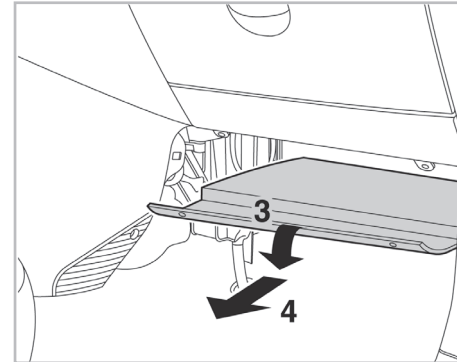

particle
filter

FOR
FIAT
FORD
LANCIA

PANDA A/C+/- (09/03 >)
KA A/C+/- (12/08 >)
YPSILON (06/11 >)

698866

FH114

PA

WANT TO
KNOW MORE?

www.valeo-techassist.com