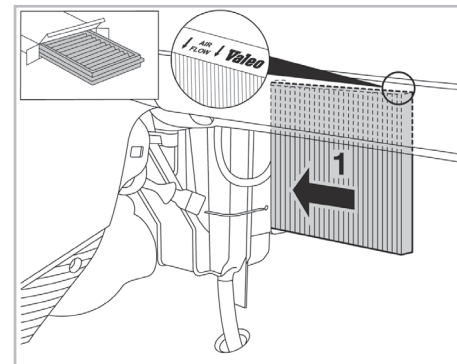

particle
filter

FOR
FIAT
FORD
LANCIA

PANDA A/C+/- (09/03 >)
KA A/C+/- (12/08 >)
YPSILON (06/11 >)

698866

FH114

PA

WANT TO
KNOW MORE?

www.valeo-techassist.com