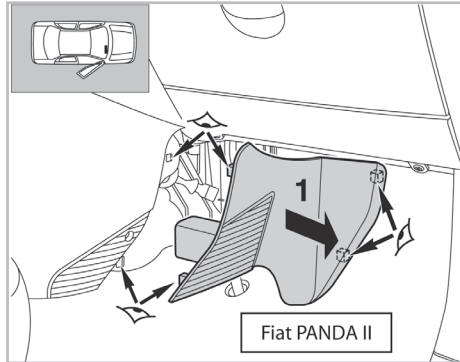

particle
filter

FOR
FIAT
FORD
LANCIA

PANDA A/C+/- (09/03 >)
KA A/C+/- (12/08 >)
YPSILON (06/11 >)

698866

FH114

PA

WANT TO
KNOW MORE?

www.valeo-techassist.com