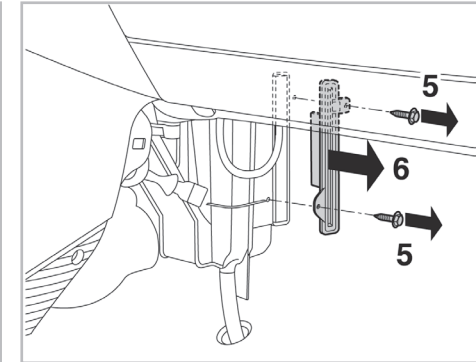

particle
filter

FOR
FIAT
FORD
LANCIA

PANDA A/C+/- (09/03 >)
KA A/C+/- (12/08 >)
YPSILON (06/11 >)

698866

FH114

PA

WANT TO
KNOW MORE?

www.valeo-techassist.com