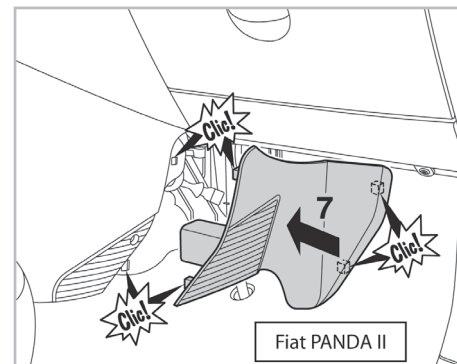

particle
filter

FOR
FIAT
FORD
LANCIA

PANDA A/C+/- (09/03 >)
KA A/C+/- (12/08 >)
YPSILON (06/11 >)

698866

FH114

PA

WANT TO
KNOW MORE?

www.valeo-techassist.com