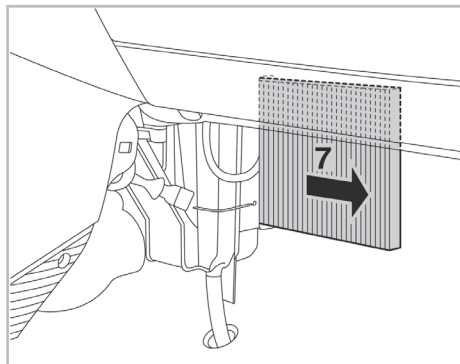

particle
filter

FOR
FIAT
FORD
LANCIA

PANDA A/C+/- (09/03 >)
KA A/C+/- (12/08 >)
YPSILON (06/11 >)

698866

FH114

PA

WANT TO
KNOW MORE?

www.valeo-techassist.com