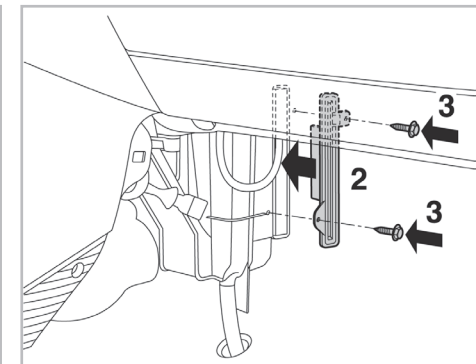

particle
filter

FOR
FIAT
FORD
LANCIA

PANDA A/C+/- (09/03 >)
KA A/C+/- (12/08 >)
YPSILON (06/11 >)

698866

FH114

PA

WANT TO
KNOW MORE?

www.valeo-techassist.com