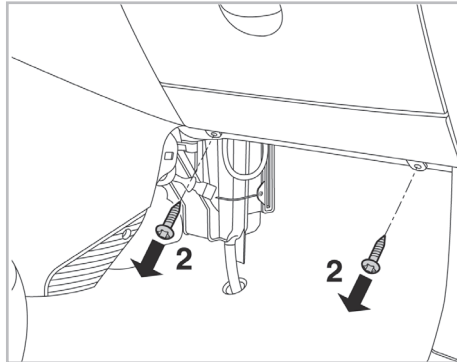

particle
filter

FOR
FIAT
FORD
LANCIA

PANDA A/C+/- (09/03 >)
KA A/C+/- (12/08 >)
YPSILON (06/11 >)

698866

FH114

PA

WANT TO
KNOW MORE?

www.valeo-techassist.com