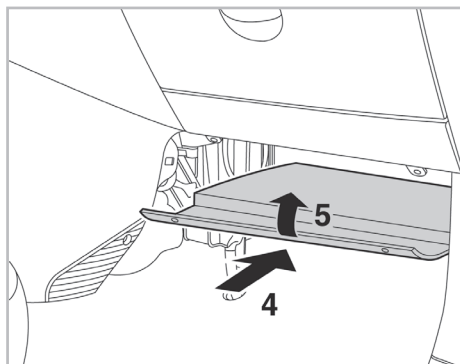

particle
filter

FOR
FIAT
FORD
LANCIA

PANDA A/C+/- (09/03 >)
KA A/C+/- (12/08 >)
YPSILON (06/11 >)

698866

FH114

PA

WANT TO
KNOW MORE?

www.valeo-techassist.com