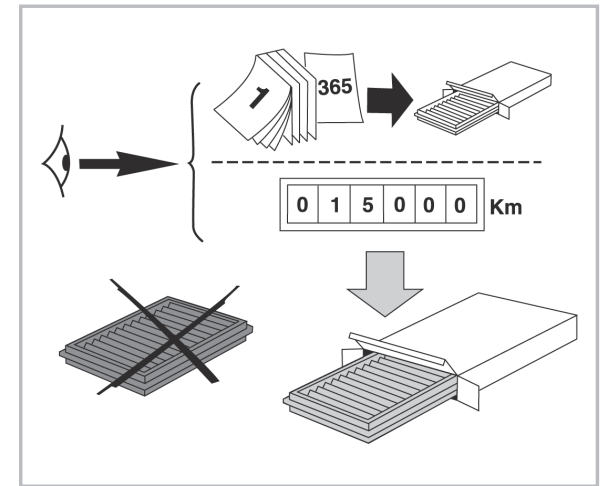

FOR  
**VOLKSWAGEN PHAETON A+ (05/02 >)**

**PROTECT**

combined with  
active carbon

**698793**  
FH515

**WANT TO  
KNOW MORE?**

[www.valeo-techassist.com](http://www.valeo-techassist.com)