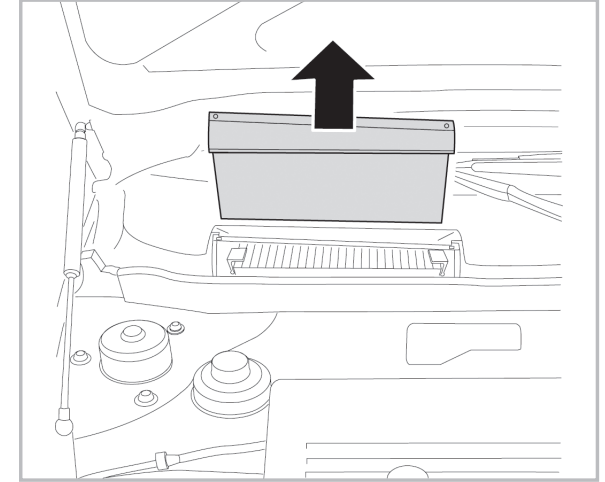

FOR  
**VOLKSWAGEN PHAETON A+ (05/02 >)**

**PROTECT**

combined with  
active carbon

**698793**  
FH515

**WANT TO  
KNOW MORE?**

[www.valeo-techassist.com](http://www.valeo-techassist.com)