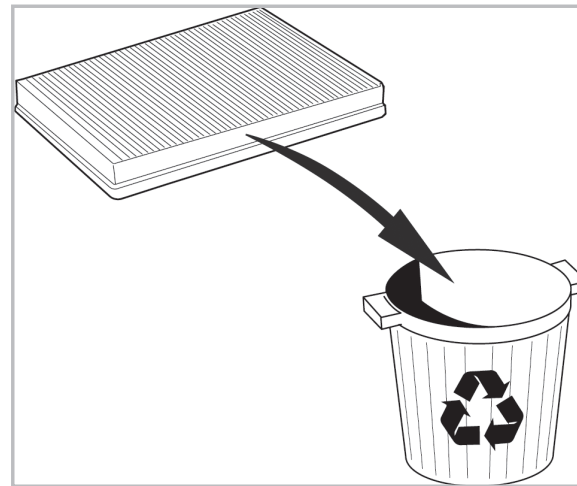

FOR  
**VOLKSWAGEN PHAETON A+ (05/02 >)**

**PROTECT**

combined with  
active carbon

**698793**  
FH515

**WANT TO  
KNOW MORE?**

[www.valeo-techassist.com](http://www.valeo-techassist.com)