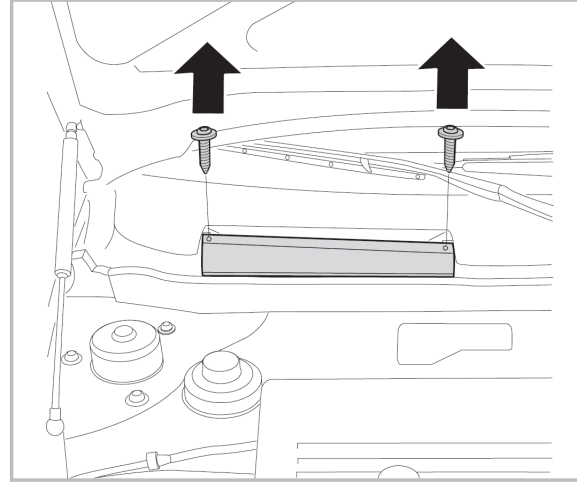

FOR  
**VOLKSWAGEN PHAETON A+ (05/02 >)**

**PROTECT**

combined with  
active carbon

**698793**  
FH515

**WANT TO  
KNOW MORE?**

[www.valeo-techassist.com](http://www.valeo-techassist.com)