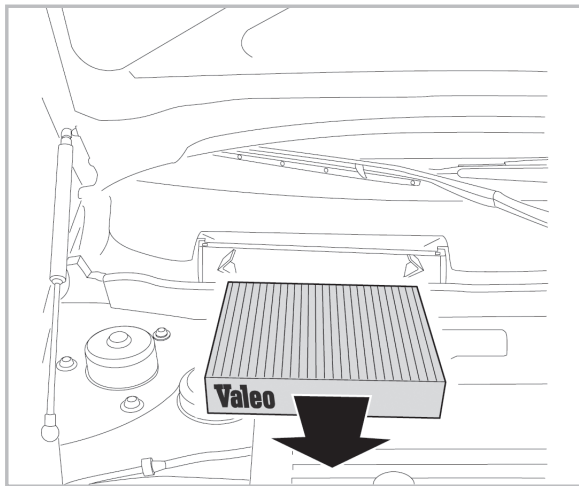

FOR  
**VOLKSWAGEN PHAETON A+ (05/02 >)**

**PROTECT**

combined with  
active carbon

**698793**  
FH515

**WANT TO  
KNOW MORE?**

[www.valeo-techassist.com](http://www.valeo-techassist.com)