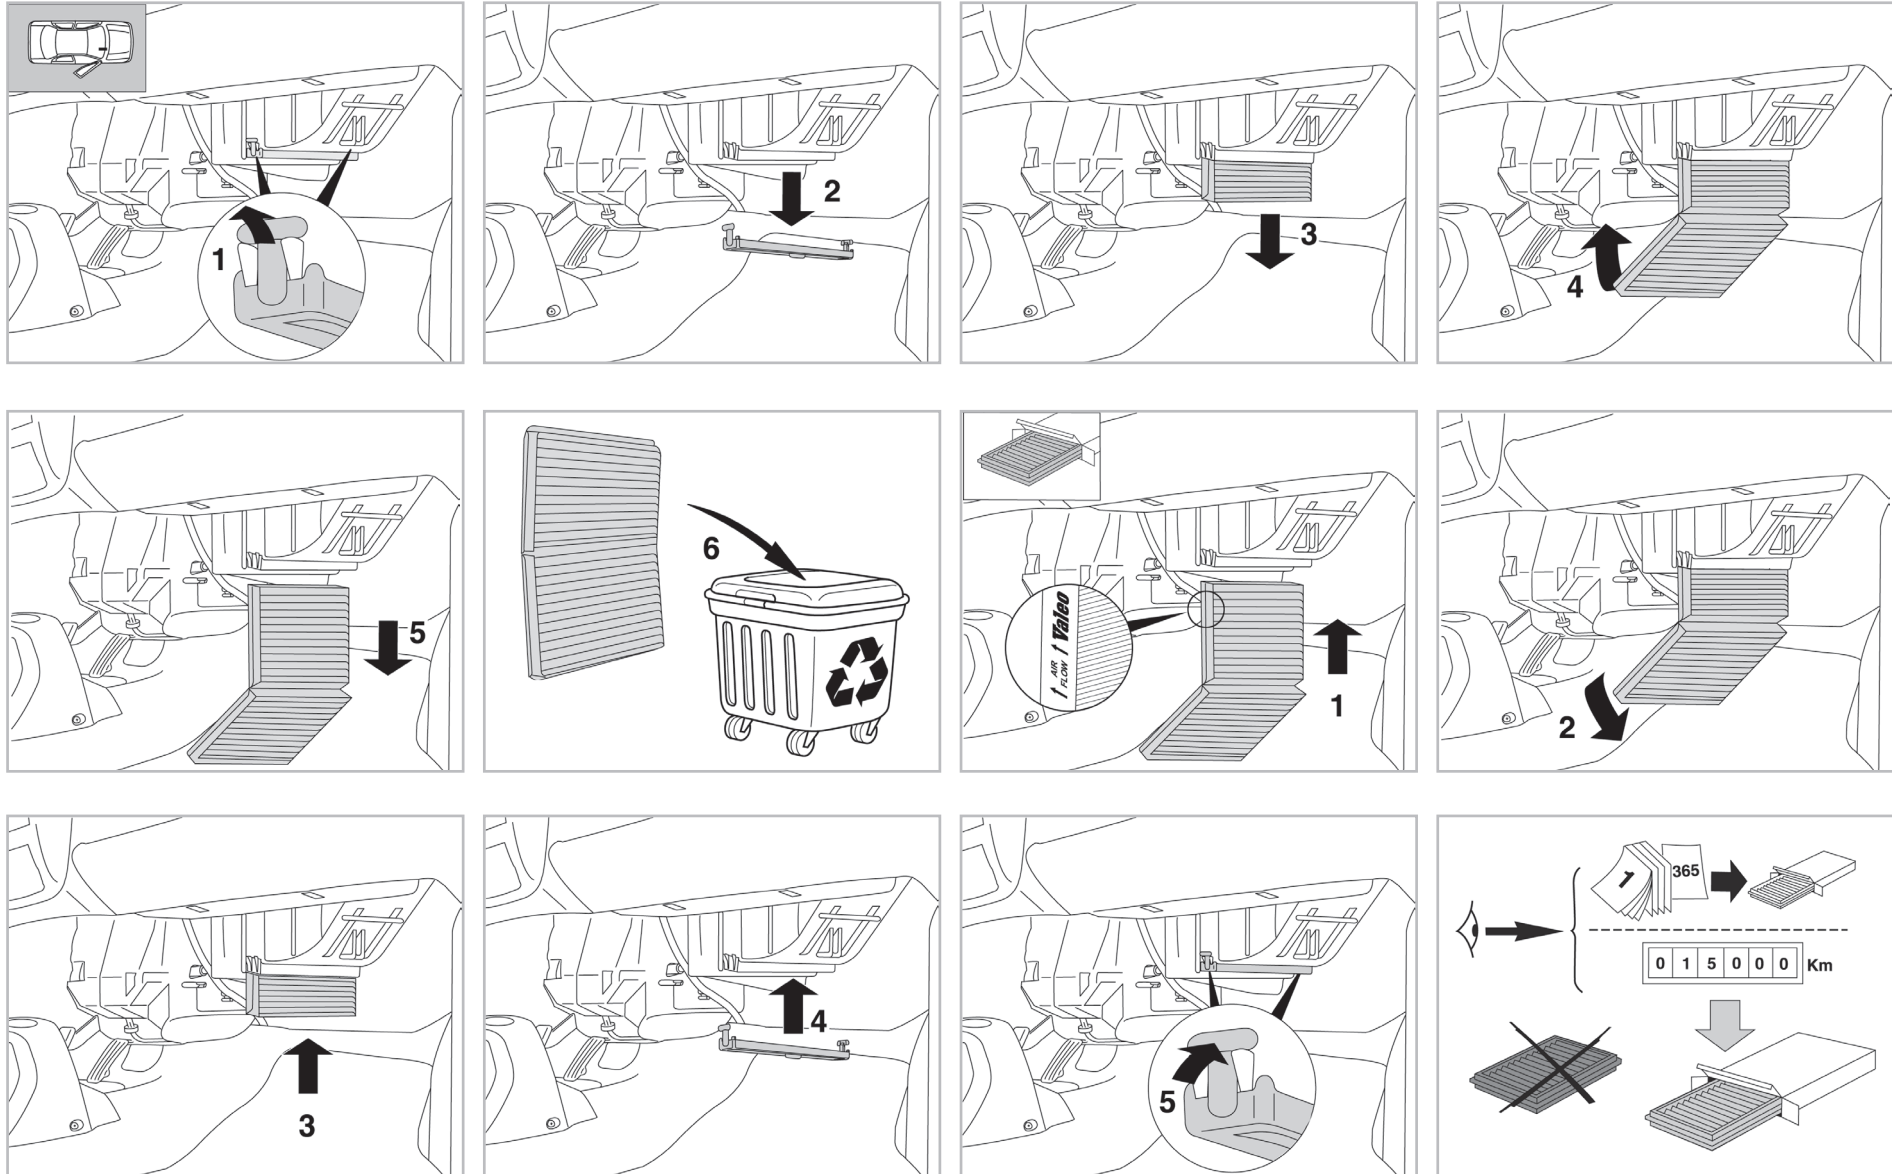

particle
filter

FOR

OPEL
SUBARU
SUZUKI

AGILA A/C+/- (03/00 > 01/08)
JUSTY III A/C+ (10/03 >)
IGNIS A/C+ (09/03 >) / WAGON R+ A/C+/- (03/00 >)

698773

FH135

PA

WANT TO
KNOW MORE?