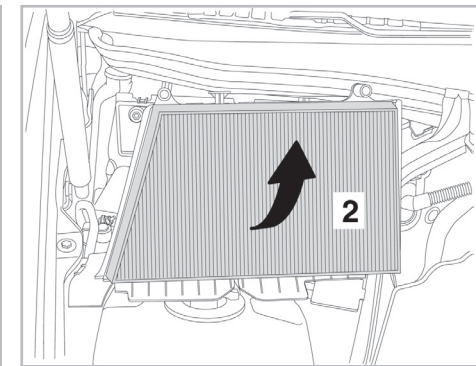

COMFORT

particle filter

FOR
MERCEDES

C CLASS (203) A/C+/- (04/00 >) RHD / CLK (209) A/C+ (03/02 >) RHD

698701

FH272

PA

WANT TO
KNOW MORE?