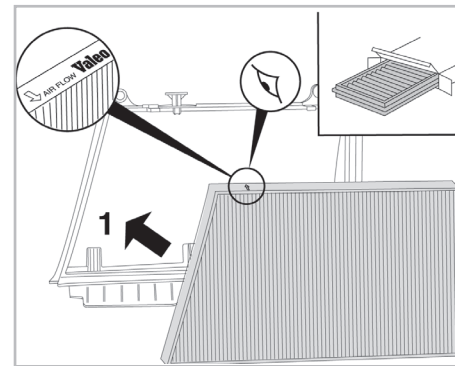

COMFORT

particle filter

FOR
MERCEDES

C CLASS (203) A/C+/- (04/00 >) RHD / CLK (209) A/C+ (03/02 >) RHD

698701

FH272

PA

WANT TO
KNOW MORE?