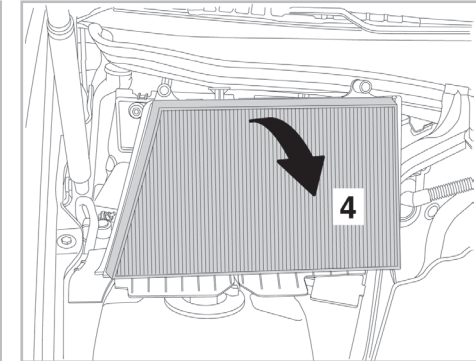

COMFORT

particle filter

FOR
MERCEDES

C CLASS (203) A/C+/- (04/00 >) RHD / CLK (209) A/C+ (03/02 >) RHD

698701

FH272

PA

WANT TO
KNOW MORE?