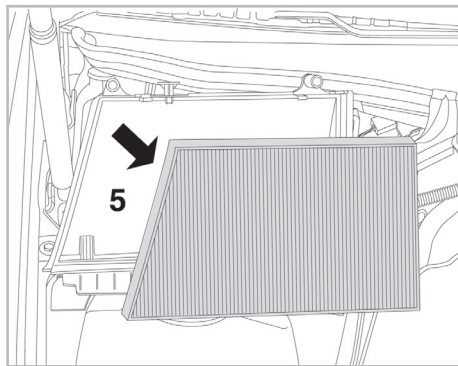

COMFORT

particle filter

FOR
MERCEDES

C CLASS (203) A/C+/- (04/00 >) RHD / CLK (209) A/C+ (03/02 >) RHD

698701

FH272

PA

WANT TO
KNOW MORE?