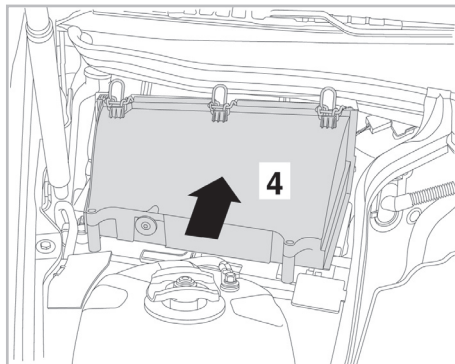

COMFORT

particle filter

FOR
MERCEDES

C CLASS (203) A/C+/- (04/00 >) RHD / CLK (209) A/C+ (03/02 >) RHD

698701

FH272

PA

WANT TO
KNOW MORE?