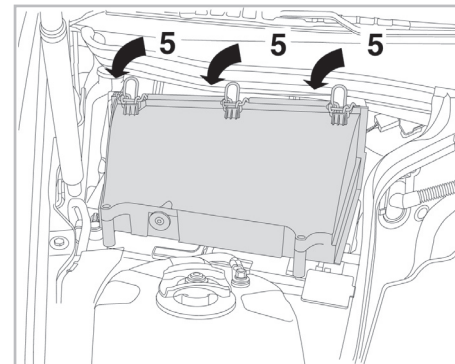

COMFORT

particle filter

FOR
MERCEDES

C CLASS (203) A/C+/- (04/00 >) RHD / CLK (209) A/C+ (03/02 >) RHD

698701

FH272

PA

WANT TO
KNOW MORE?