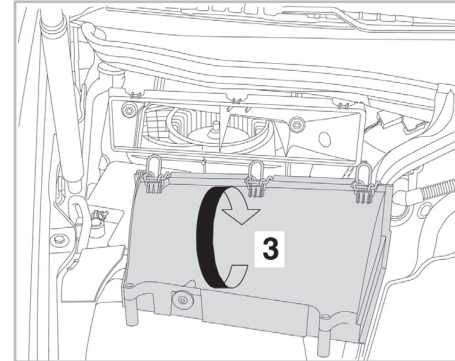

COMFORT

particle filter

FOR
MERCEDES

C CLASS (203) A/C+/- (04/00 >) RHD / CLK (209) A/C+ (03/02 >) RHD

698701

FH272

PA

WANT TO
KNOW MORE?