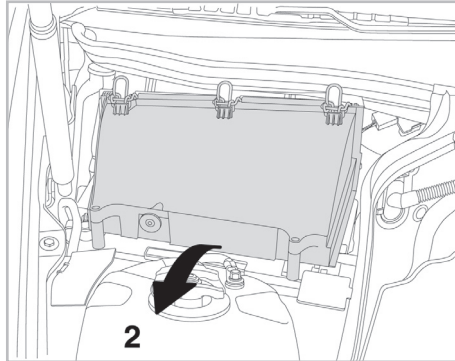

COMFORT

particle filter

FOR
MERCEDES

C CLASS (203) A/C+/- (04/00 >) RHD / CLK (209) A/C+ (03/02 >) RHD

698701

FH272

PA

WANT TO
KNOW MORE?