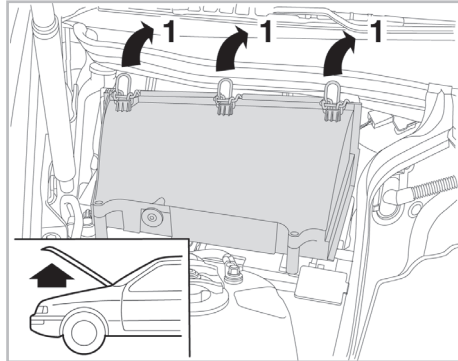

COMFORT

particle filter

FOR
MERCEDES

C CLASS (203) A/C+/- (04/00 >) RHD / CLK (209) A/C+ (03/02 >) RHD

698701

FH272

PA

WANT TO
KNOW MORE?