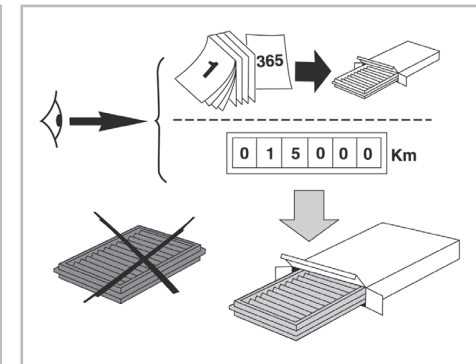

COMFORT

particle filter

FOR
MERCEDES

C CLASS (203) A/C+/- (04/00 >) RHD / CLK (209) A/C+ (03/02 >) RHD

698701

FH272

PA

WANT TO
KNOW MORE?