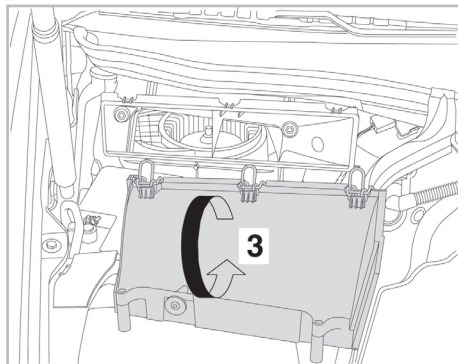

COMFORT

particle filter

FOR
MERCEDES

C CLASS (203) A/C+/- (04/00 >) RHD / CLK (209) A/C+ (03/02 >) RHD

698701

FH272

PA

WANT TO
KNOW MORE?