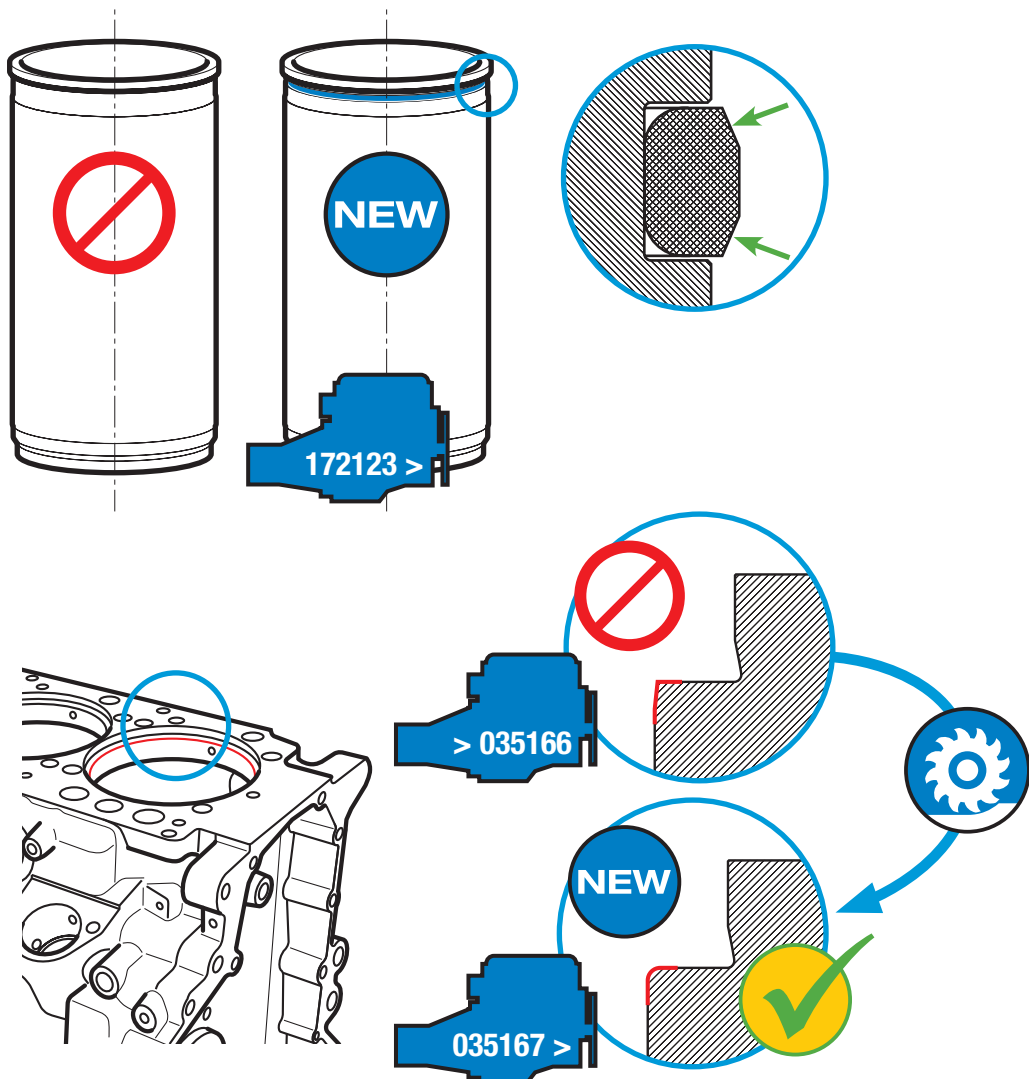

0027

Technical Service Information

Page 1/1

15-34970-01
Mercedes-Benz

OM 457 – 374, 375, 940, 942, 943, 944, 958

15-34970-01 = OE 457 011 02 59 (PLUS)

VICTOR REINZ – Just seal it!