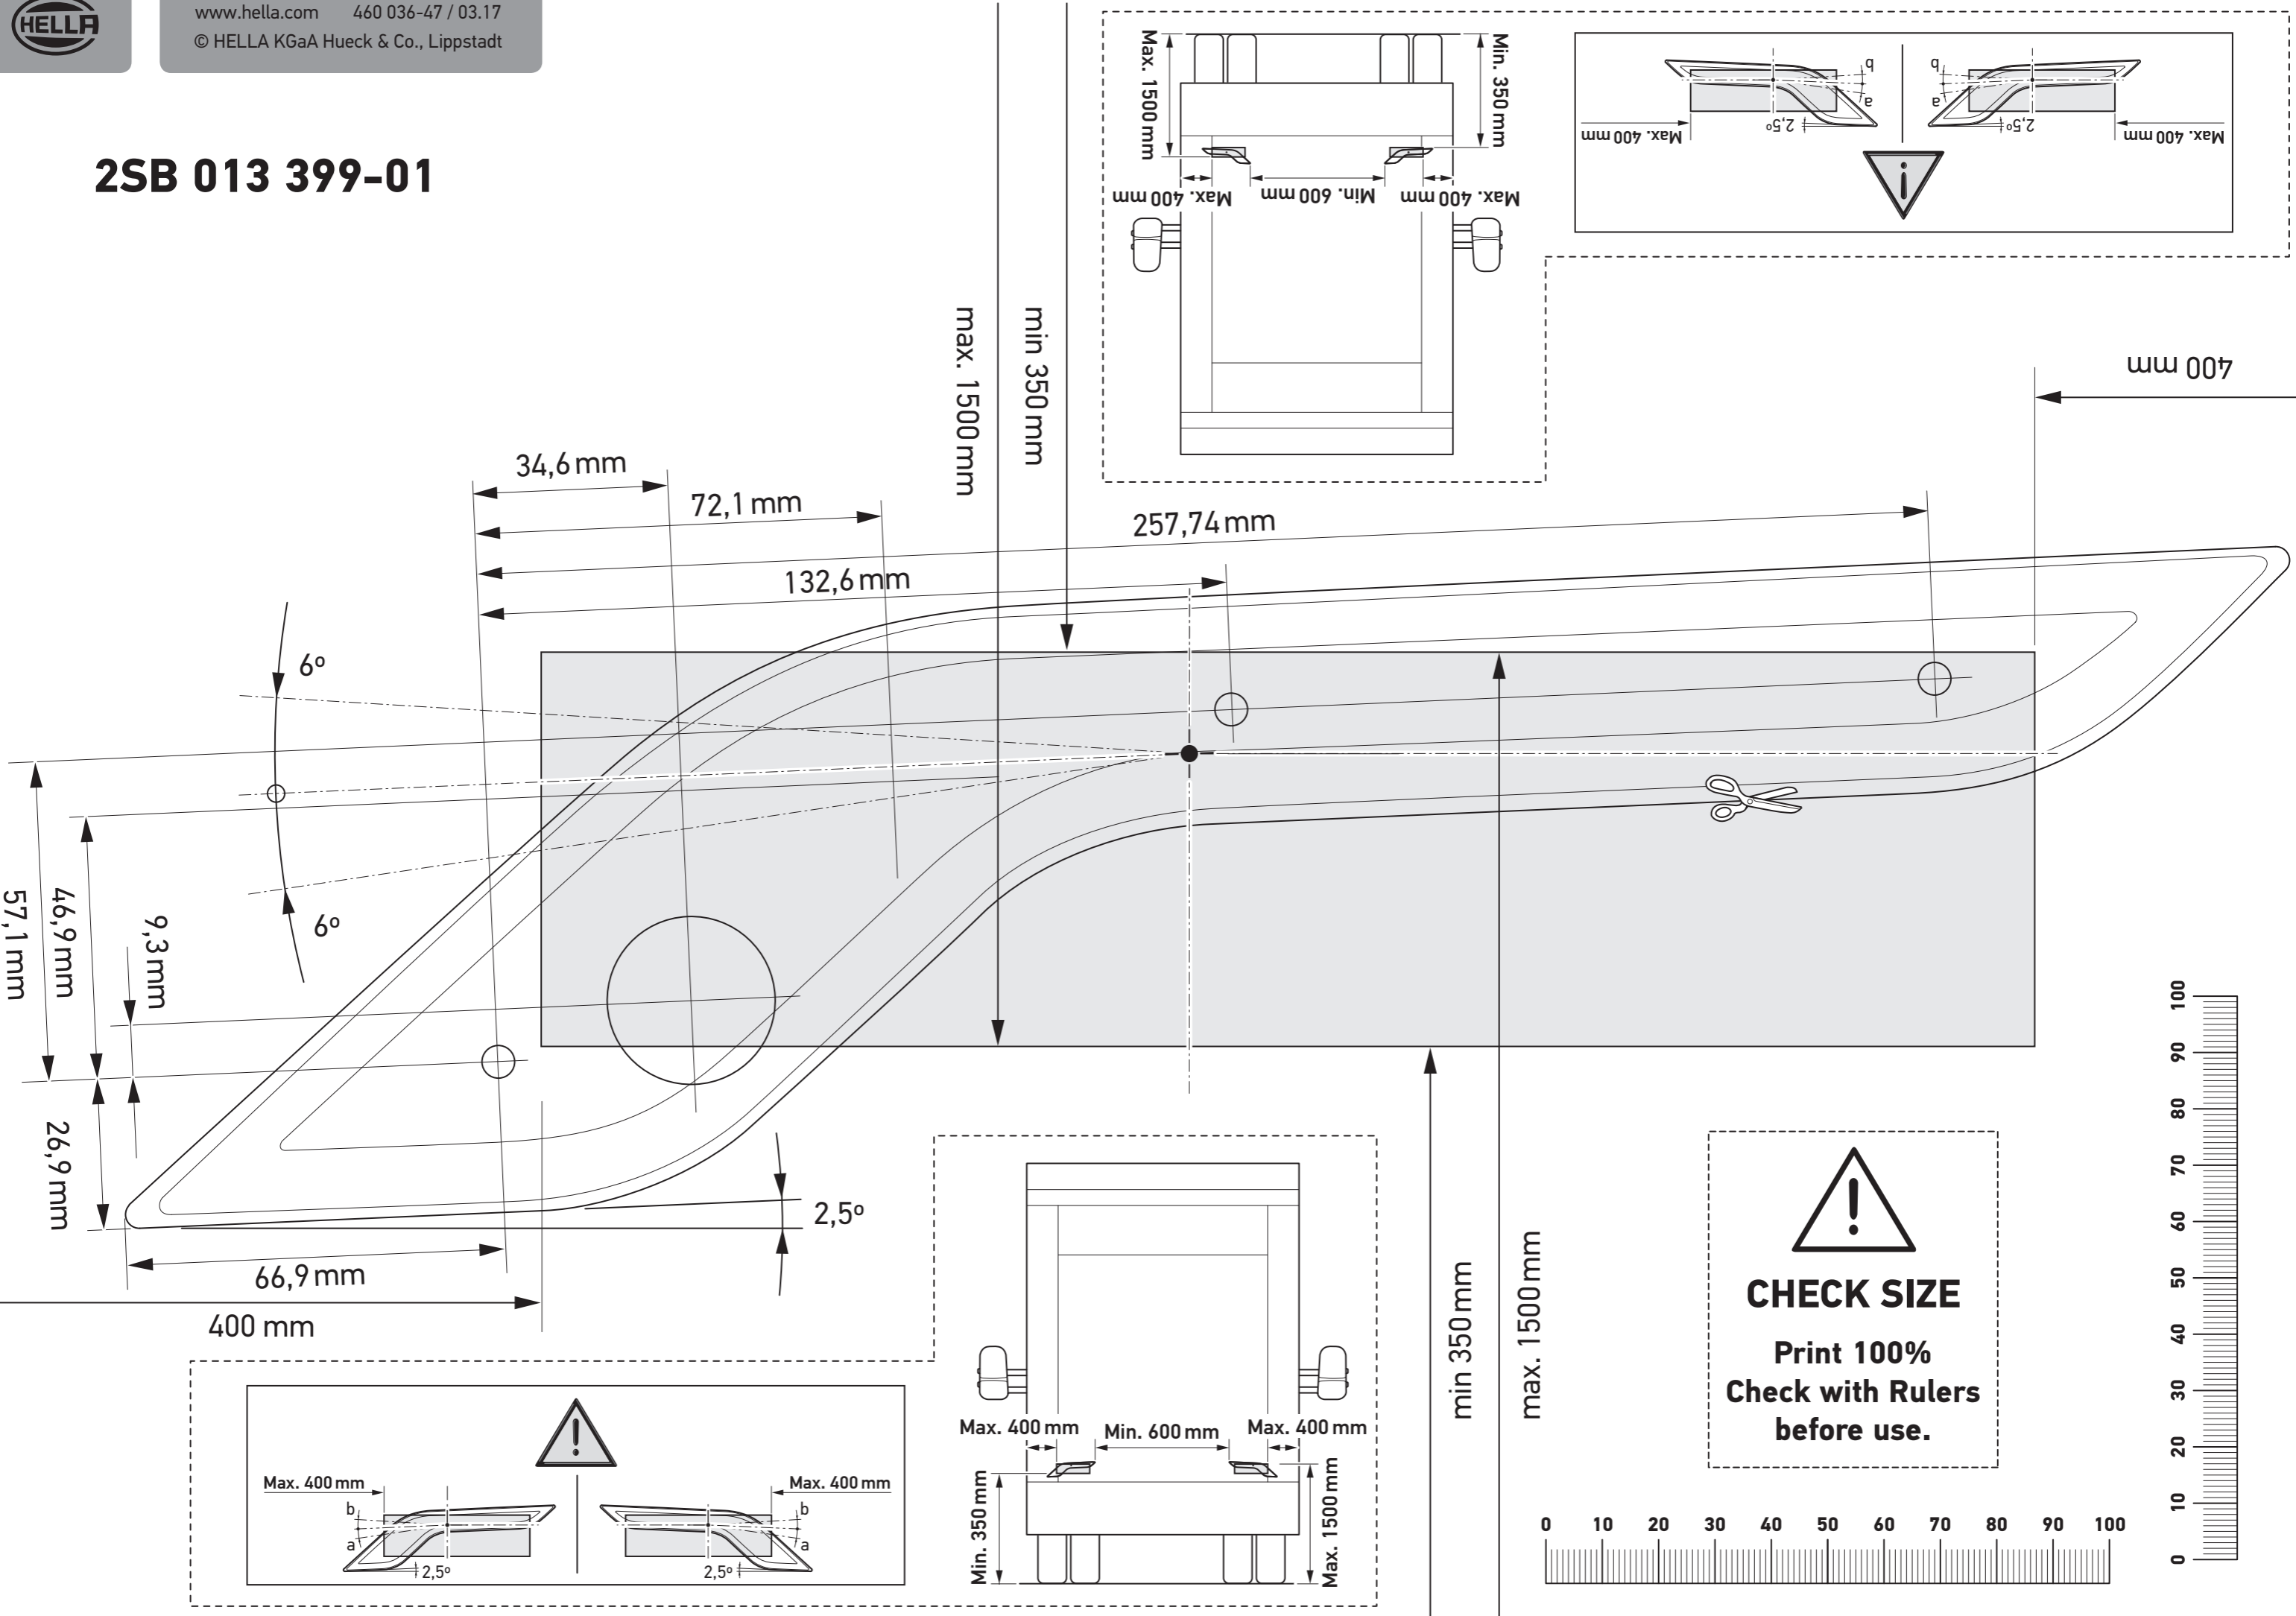

2SB 013 399-01

!
CHECK SIZE
Print 100%
Check with Rulers
before use.